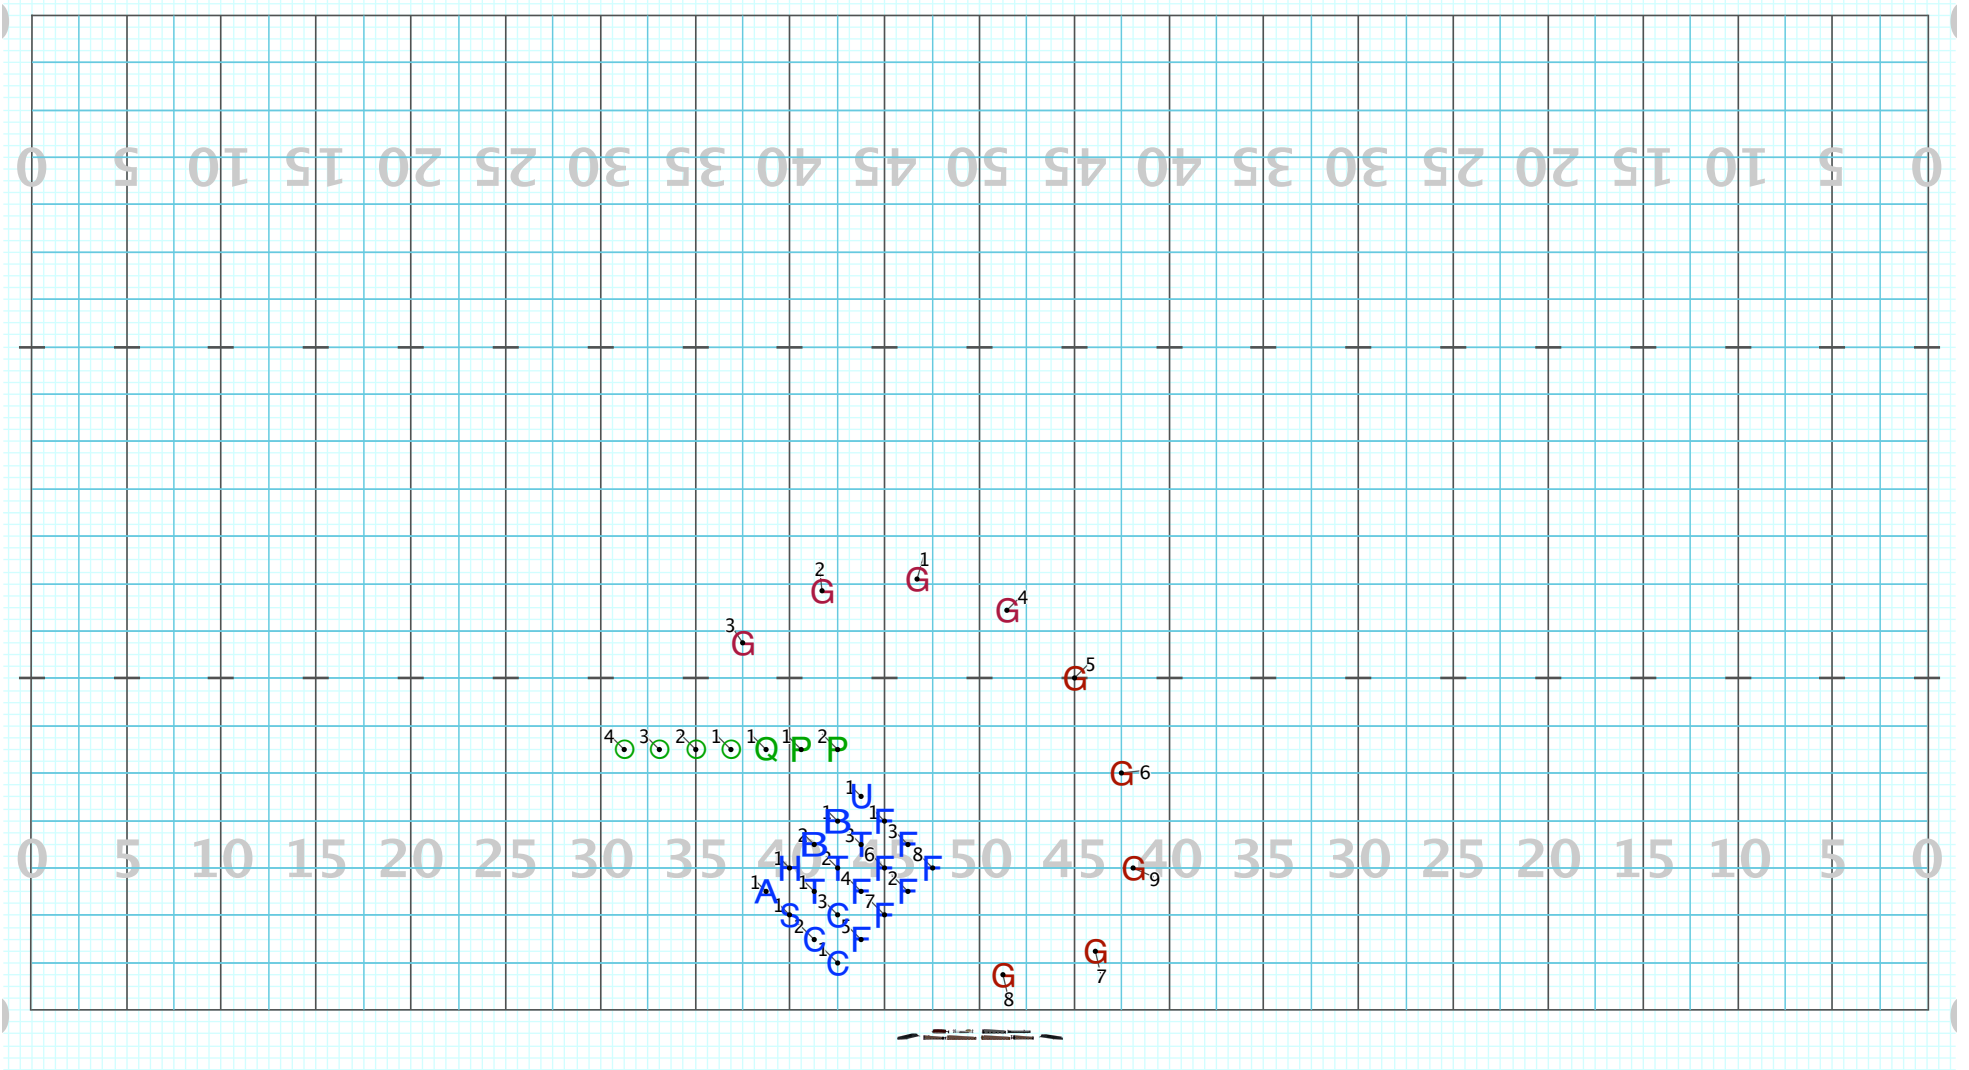

Direct paths

Duarte 23-1

Licensed to: SCOTT BILBRUCK
Created on Pyware 3D.

Director Viewpoint

Set #24 Counts: 8 Measures: 80-81

All Hold

Set #25 Counts: 8 Measures: 82-83

Direct paths

Director Viewpoint

Set #26 Counts: 16 Measures: 84-87

Direct paths

Duarte 23-1

Licensed to: SCOTT BILBRUCK
Created on Pyware 3D.

Director Viewpoint

Set #27 Counts: 10 Measures: 88-90

Direct paths

Duarte 23-1

Licensed to: SCOTT BILBRUCK
Created on Pyware 3D.

Director Viewpoint

Set #28 Counts: 7 Measures: 91-92

All Hold

End of Movement 1