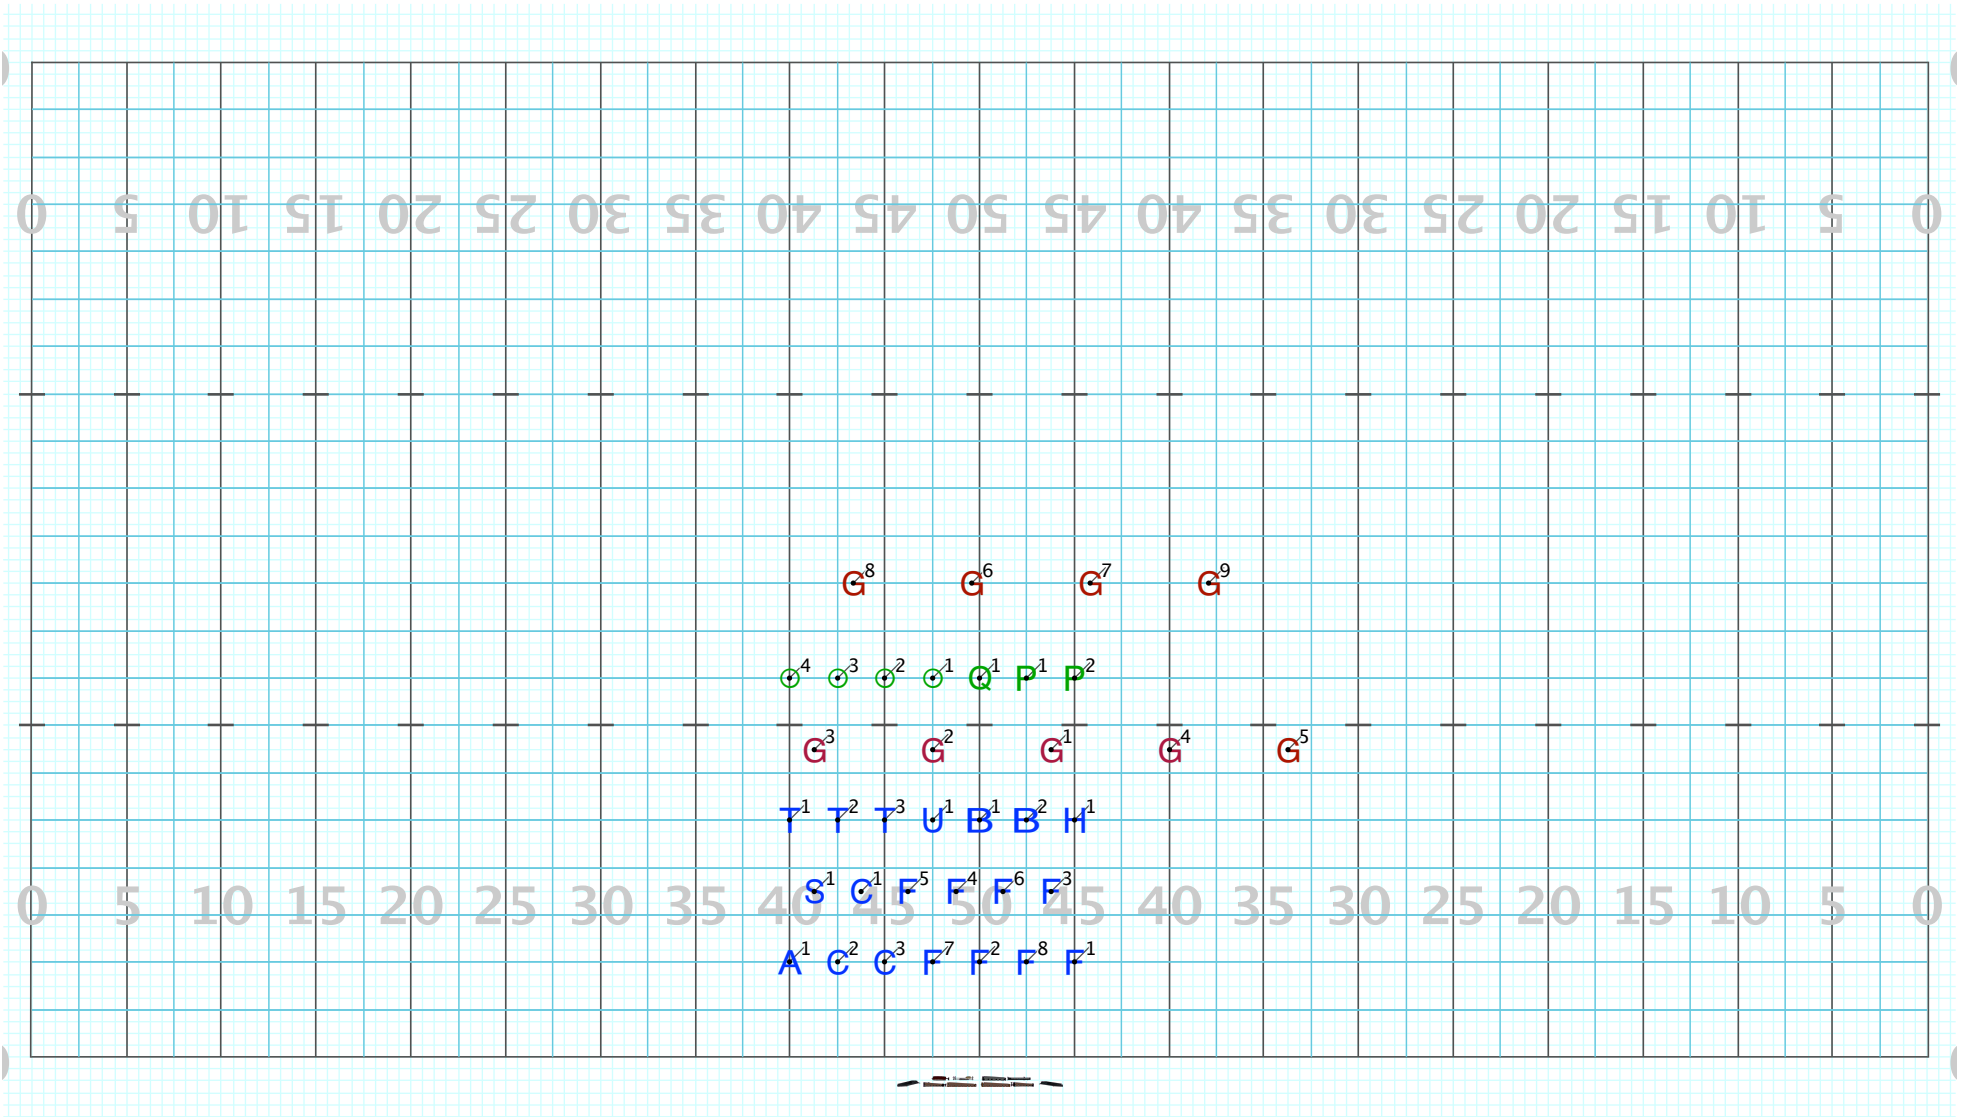

Director Viewpoint

Set #19 Counts: 16 Measures: 59-62

WWS move 4, hold 12

Brass, G6-9 and perc. move 12, hold 4

Rifles hold 16

Duarte 23-1

Licensed to: SCOTT BILBRUCK
Created on Pyware 3D.

Director Viewpoint

Set #20 Counts: 16 Measures: 63-66

Direct paths

Duarte 23-1

Licensed to: SCOTT BILBRUCK
Created on Pyware 3D.

Director Viewpoint

Set #21 Counts: 24 Measures: 67-72

Band move 1/2 tempo

Guard fast tempo