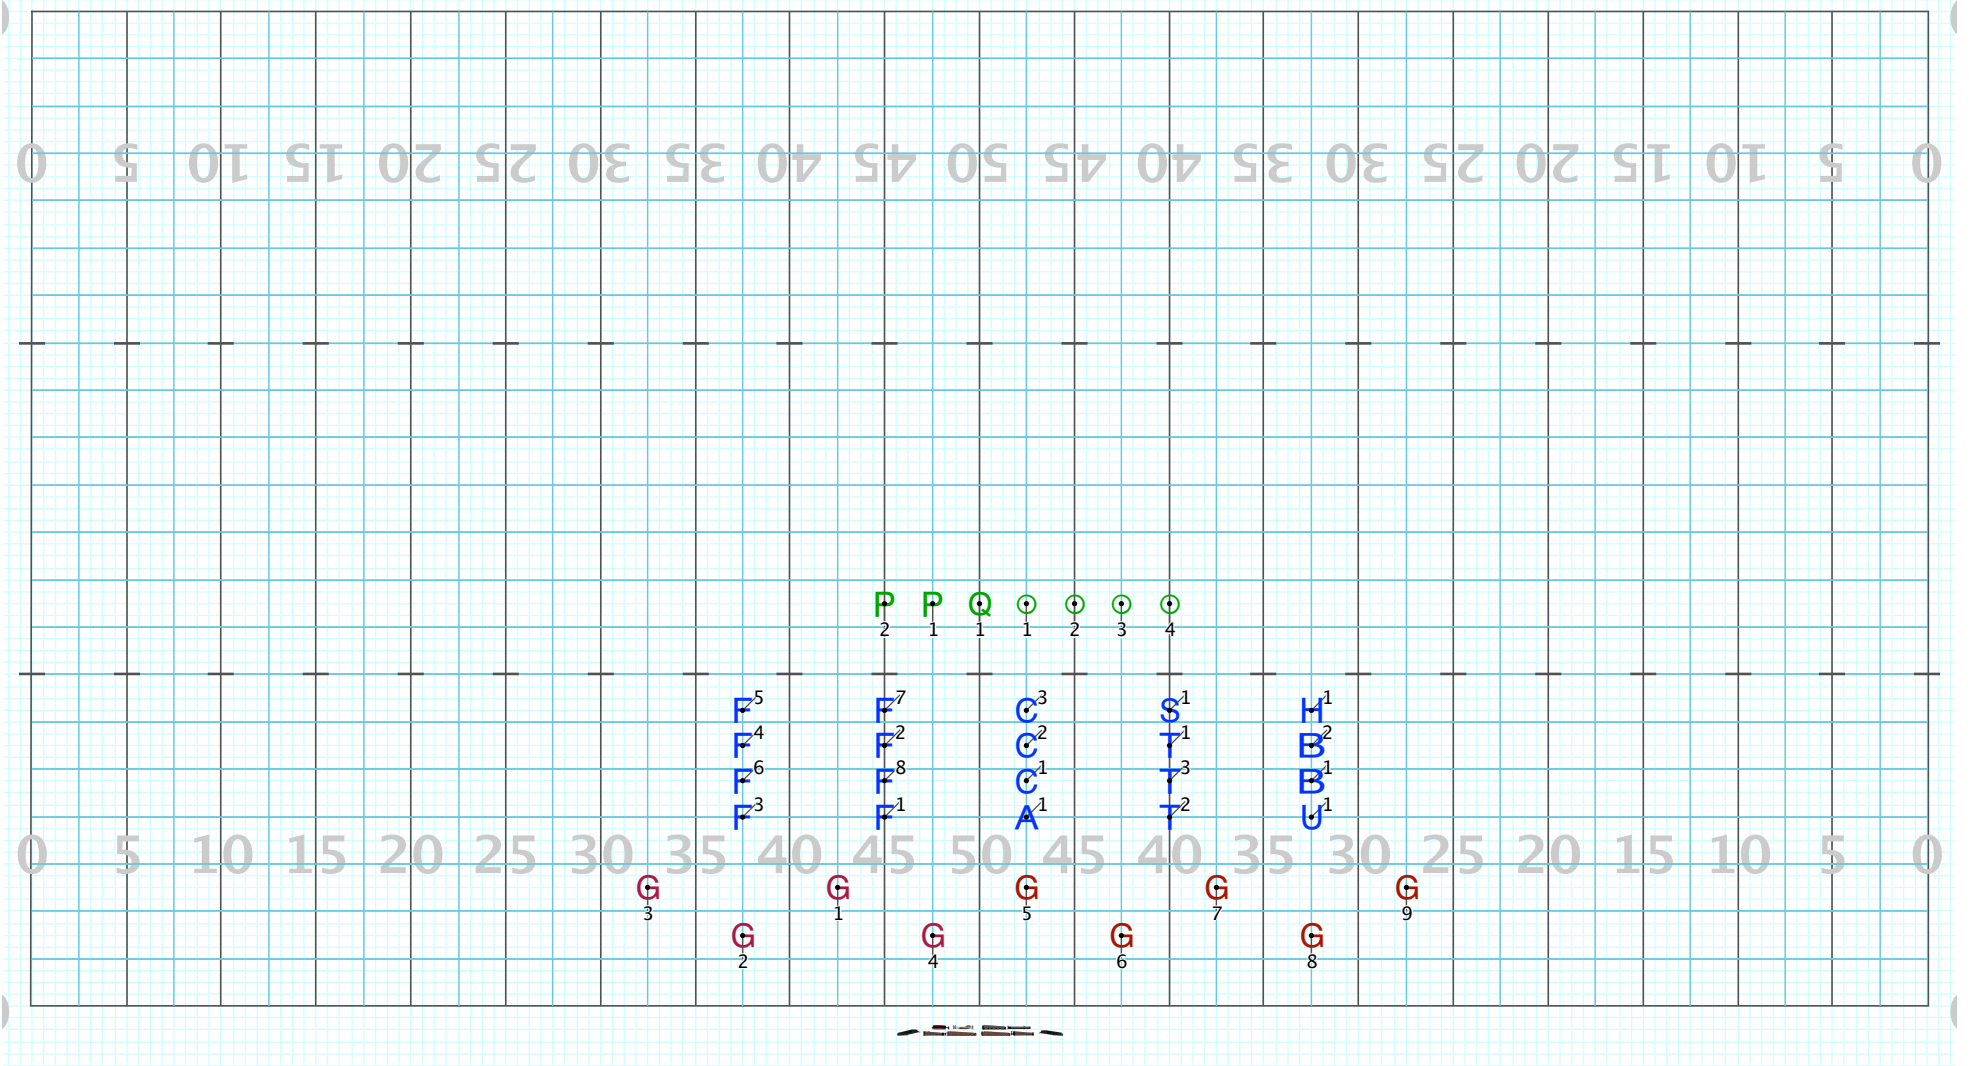

Duarte 23-1

Licensed to: SCOTT BILBRUCK
Created on Pyware 3D.

Set #9 Counts: 8 Measures: 29-30

Direct paths