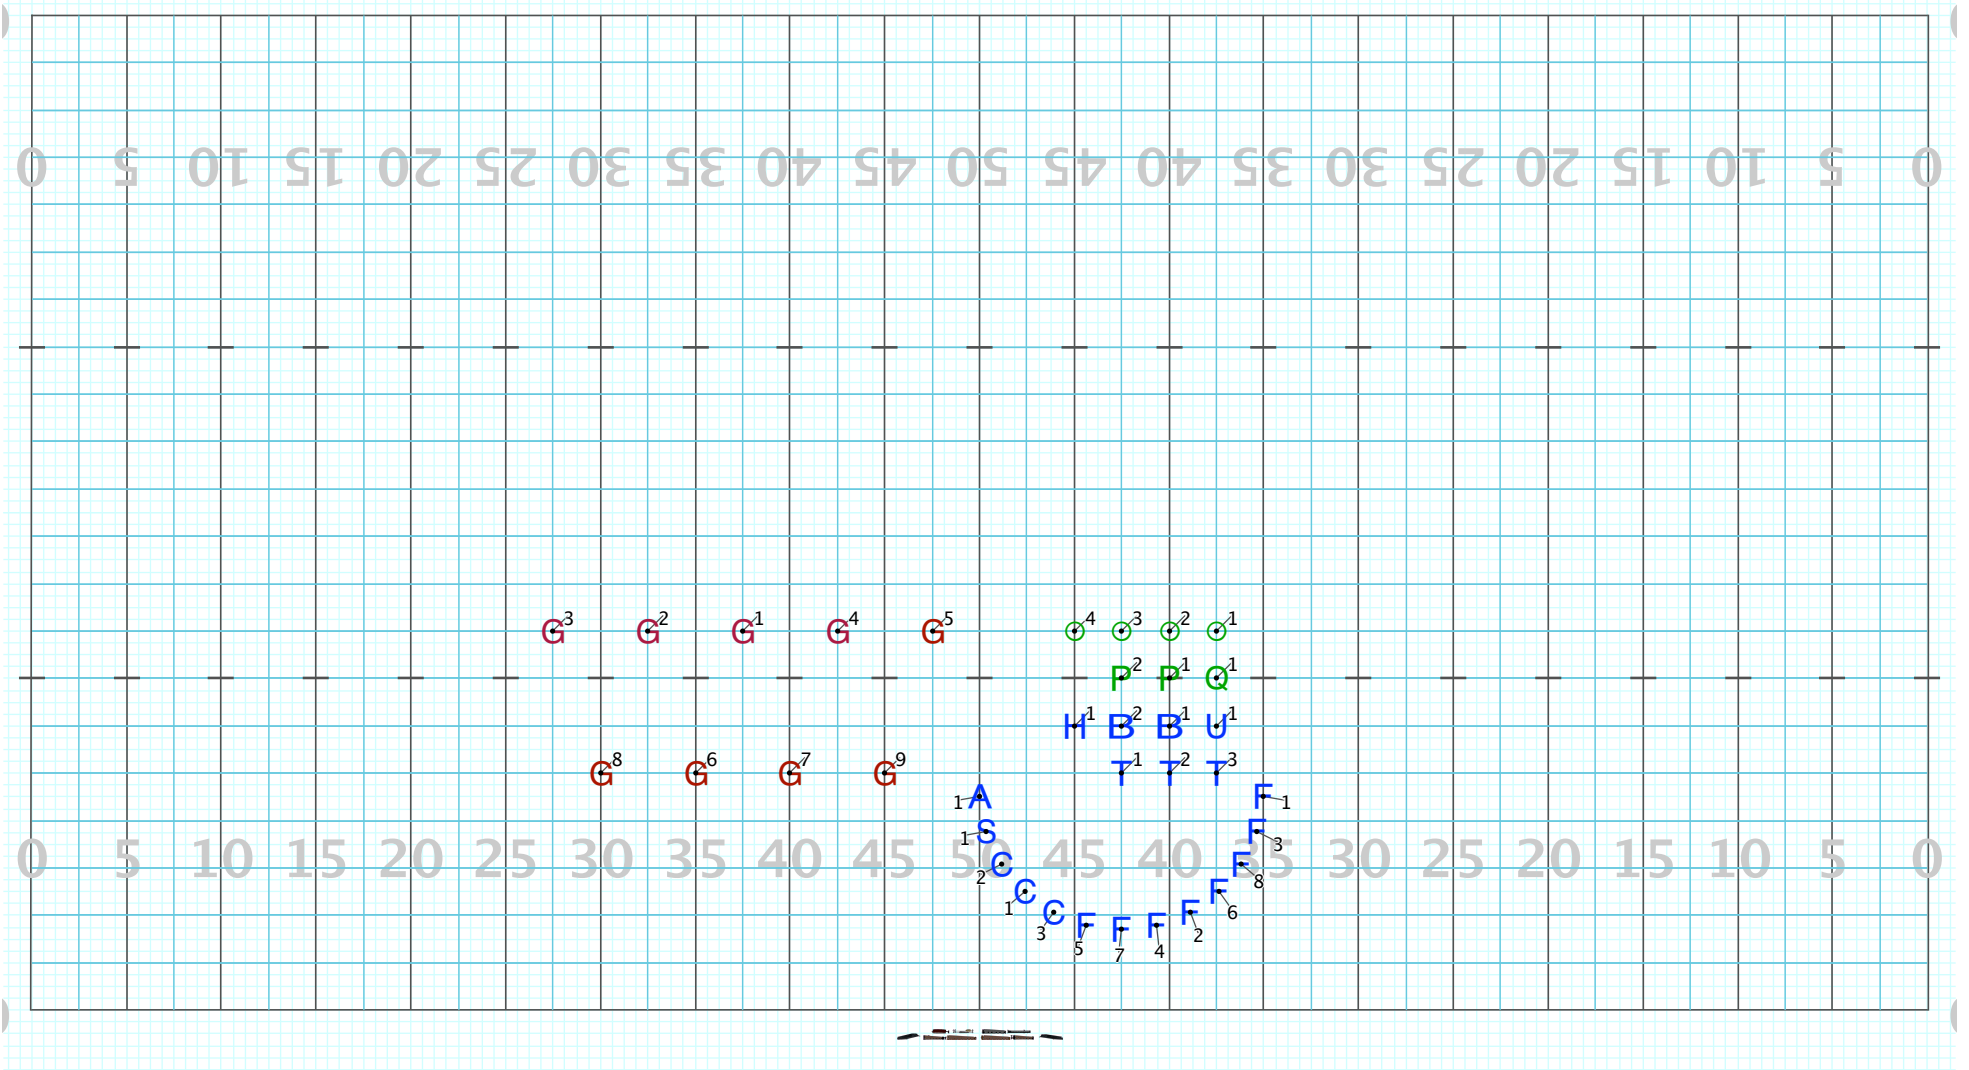

Director Viewpoint

Set #19 Counts: 16 Measures: 59-62

WWS move 4, hold 12

Brass, G6-9 and perc. move 12, hold 4

Rifles hold 16

Duarte 23-1

Licensed to: SCOTT BILBRUCK
Created on Pyware 3D.

Director Viewpoint

Set #20 Counts: 16 Measures: 63-66

Direct paths

Duarte 23-1

Licensed to: SCOTT BILBRUCK
Created on Pyware 3D.

Director Viewpoint

Set #21 Counts: 24 Measures: 67-72

Band move 1/2 tempo

Guard fast tempo

Set #22 Counts: 16 Measures: 73-76

T,H,U,B slide and follow path set by H1

Perc. slide and follow path set by P2

Guard direct paths

Duarte 23-1

Licensed to: SCOTT BILBRUCK
Created on Pyware 3D.

Set #23 Counts: 12 Measures: 77-79

Direct paths

Duarte 23-1

Licensed to: SCOTT BILBRUCK
Created on Pyware 3D.

Director Viewpoint

Set #24 Counts: 8 Measures: 80-81

All Hold

Set #25 Counts: 8 Measures: 82-83

Direct paths