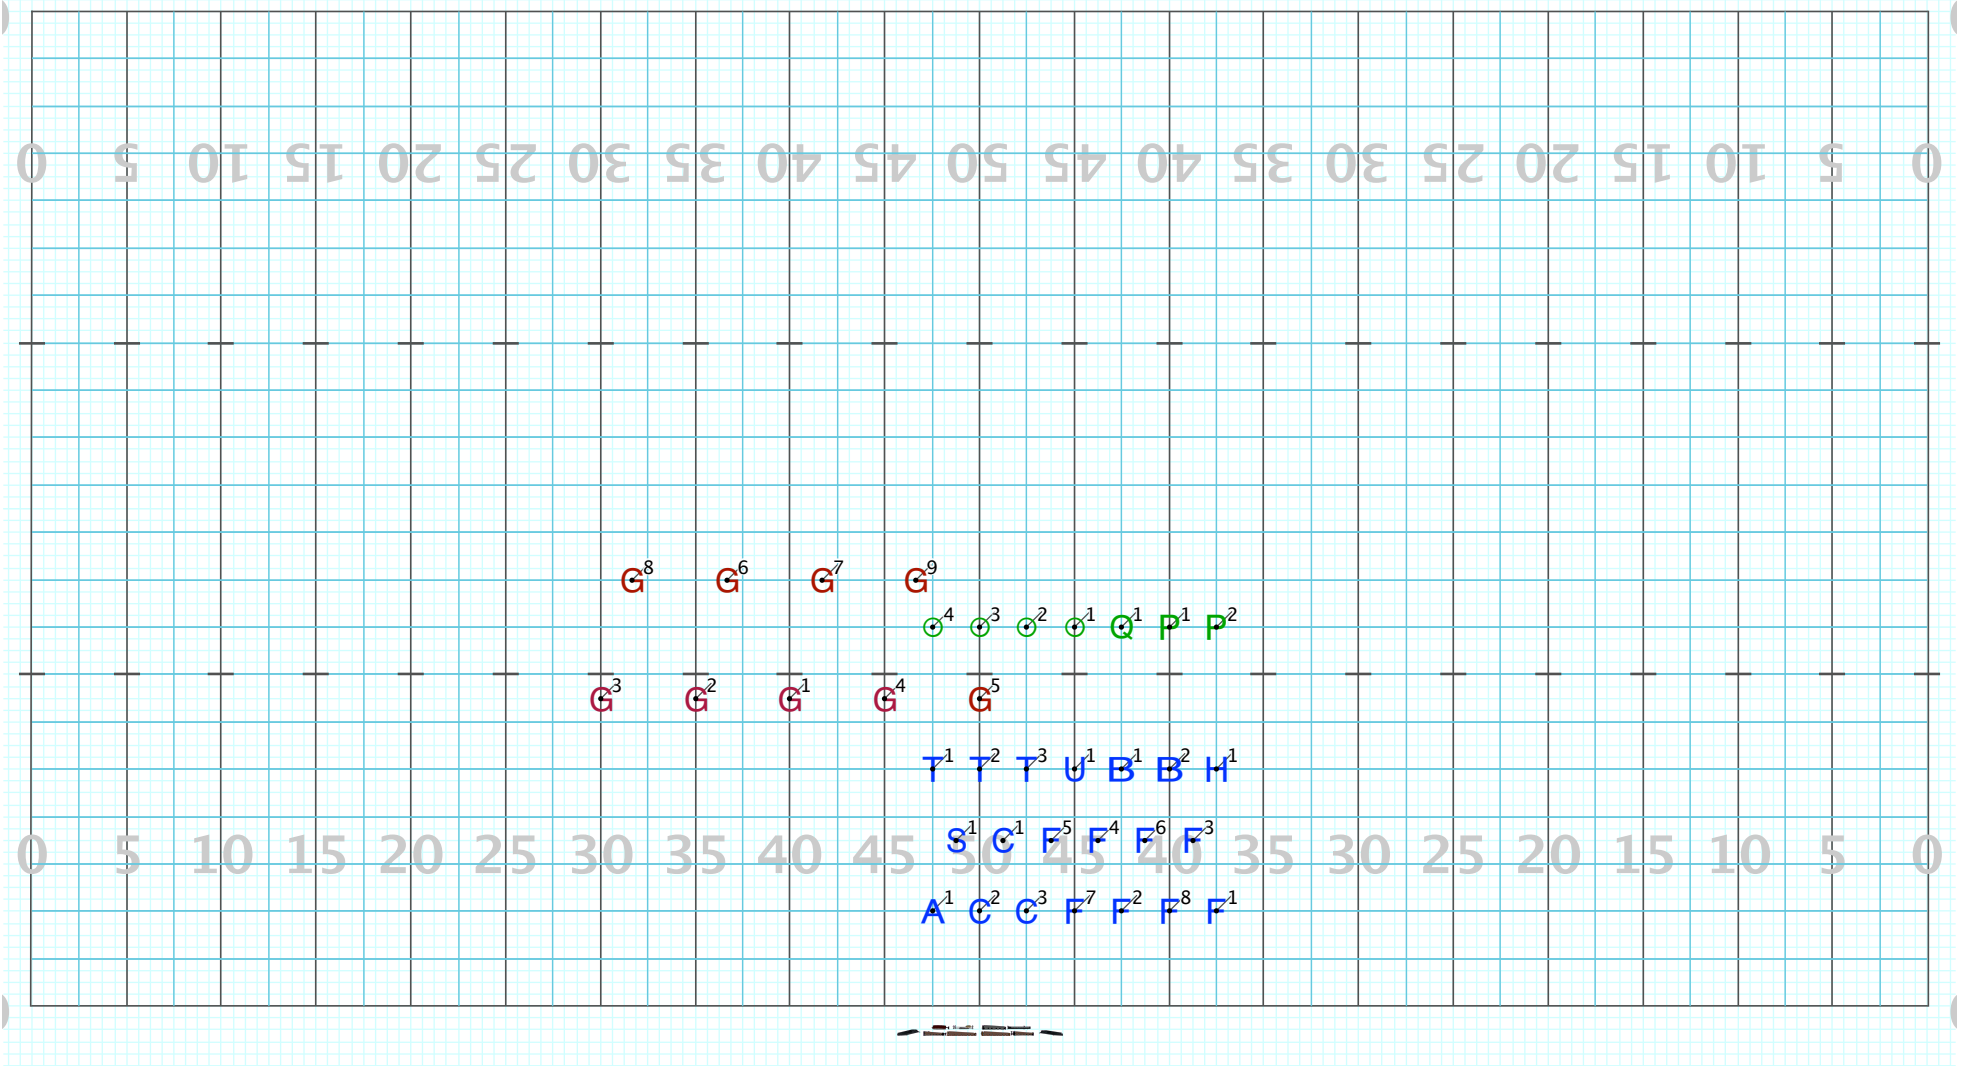

Director Viewpoint

Set #19 Counts: 16 Measures: 59-62

WWS move 4, hold 12

Brass, G6-9 and perc. move 12, hold 4

Rifles hold 16

Duarte 23-1

Licensed to: SCOTT BILBRUCK
Created on Pyware 3D.

Director Viewpoint

Set #20 Counts: 16 Measures: 63-66

Direct paths

Duarte 23-1

Licensed to: SCOTT BILBRUCK
Created on Pyware 3D.

Director Viewpoint

Set #21 Counts: 24 Measures: 67-72

Band move 1/2 tempo

Guard fast tempo