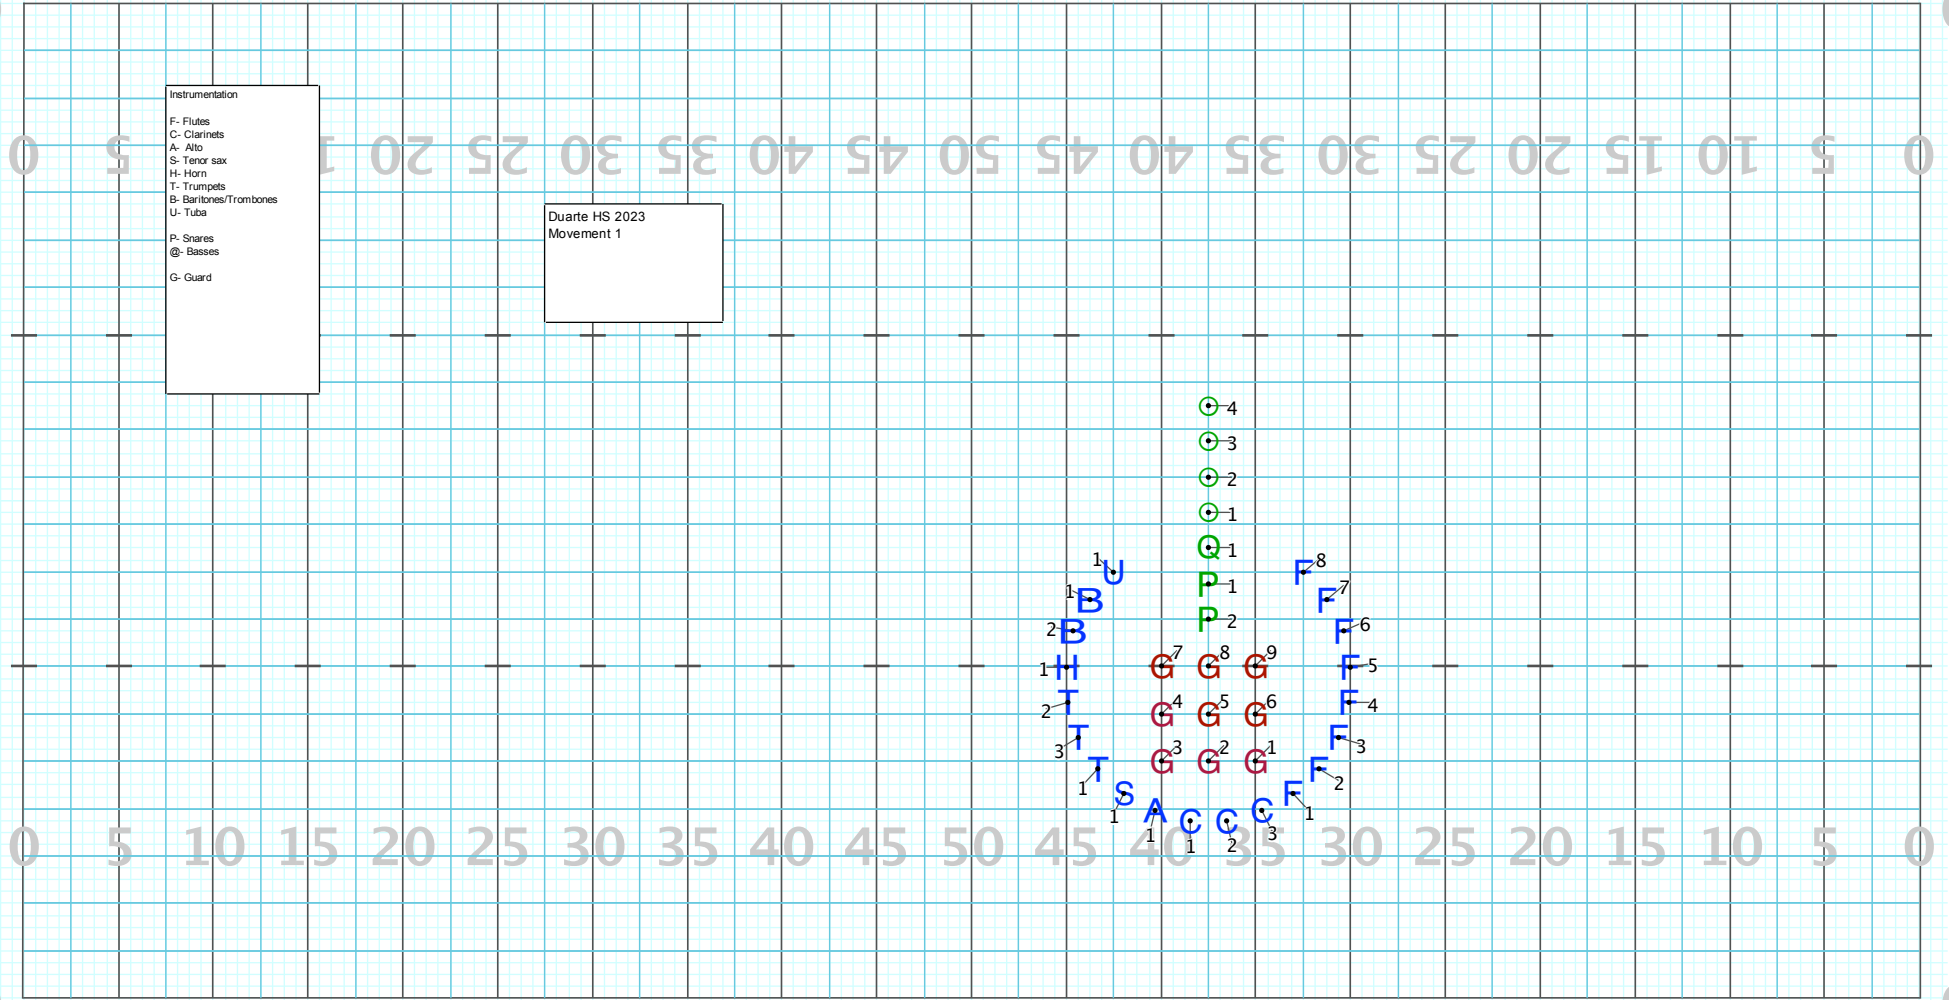

Duarte HS 2023
Movement 1

Set #1 Counts: 0 Measures:

Duarte 23-1

Licensed to: SCOTT BILBRUCK
Created on Pyware 3D.

Director Viewpoint

Set #2 Counts: 16 Measures: 1-4

G 1-3 move every 4 cts.

Perc. and winds that move leave every 2cts. starting with C3, U1, And P2- Face direct of travel

Duarte 23-1

Licensed to: SCOTT BILBRUCK
Created on Pyware 3D.

Director Viewpoint

Set #3 Counts: 16 Measures: 5-8

G 1-3 and 4-6 separate dance parts
Flutes leave every 2cts. starting with F8
Rest of winds and perc. direct paths

Duarte 23-1

Set #4 Counts: 16 Measures: 9-12

- Direct paths
- Guard 3 groups of dancers
- G1-3 end in ground to pick up EQ.

Duarte 23-1

Licensed to: SCOTT BILBRUCK
Created on Pyware 3D.

Director Viewpoint

Set #5 Counts: 16 Measures: 13-16

Director Viewpoint

Set #6 Counts: 16 Measures: 17-20

C and A1 rotate line 1-8 then to here 9-16

Flutes FTL

G1-6 flags

G7-9 dance to here to pick up flags

Duarte 23-1

Director Viewpoint