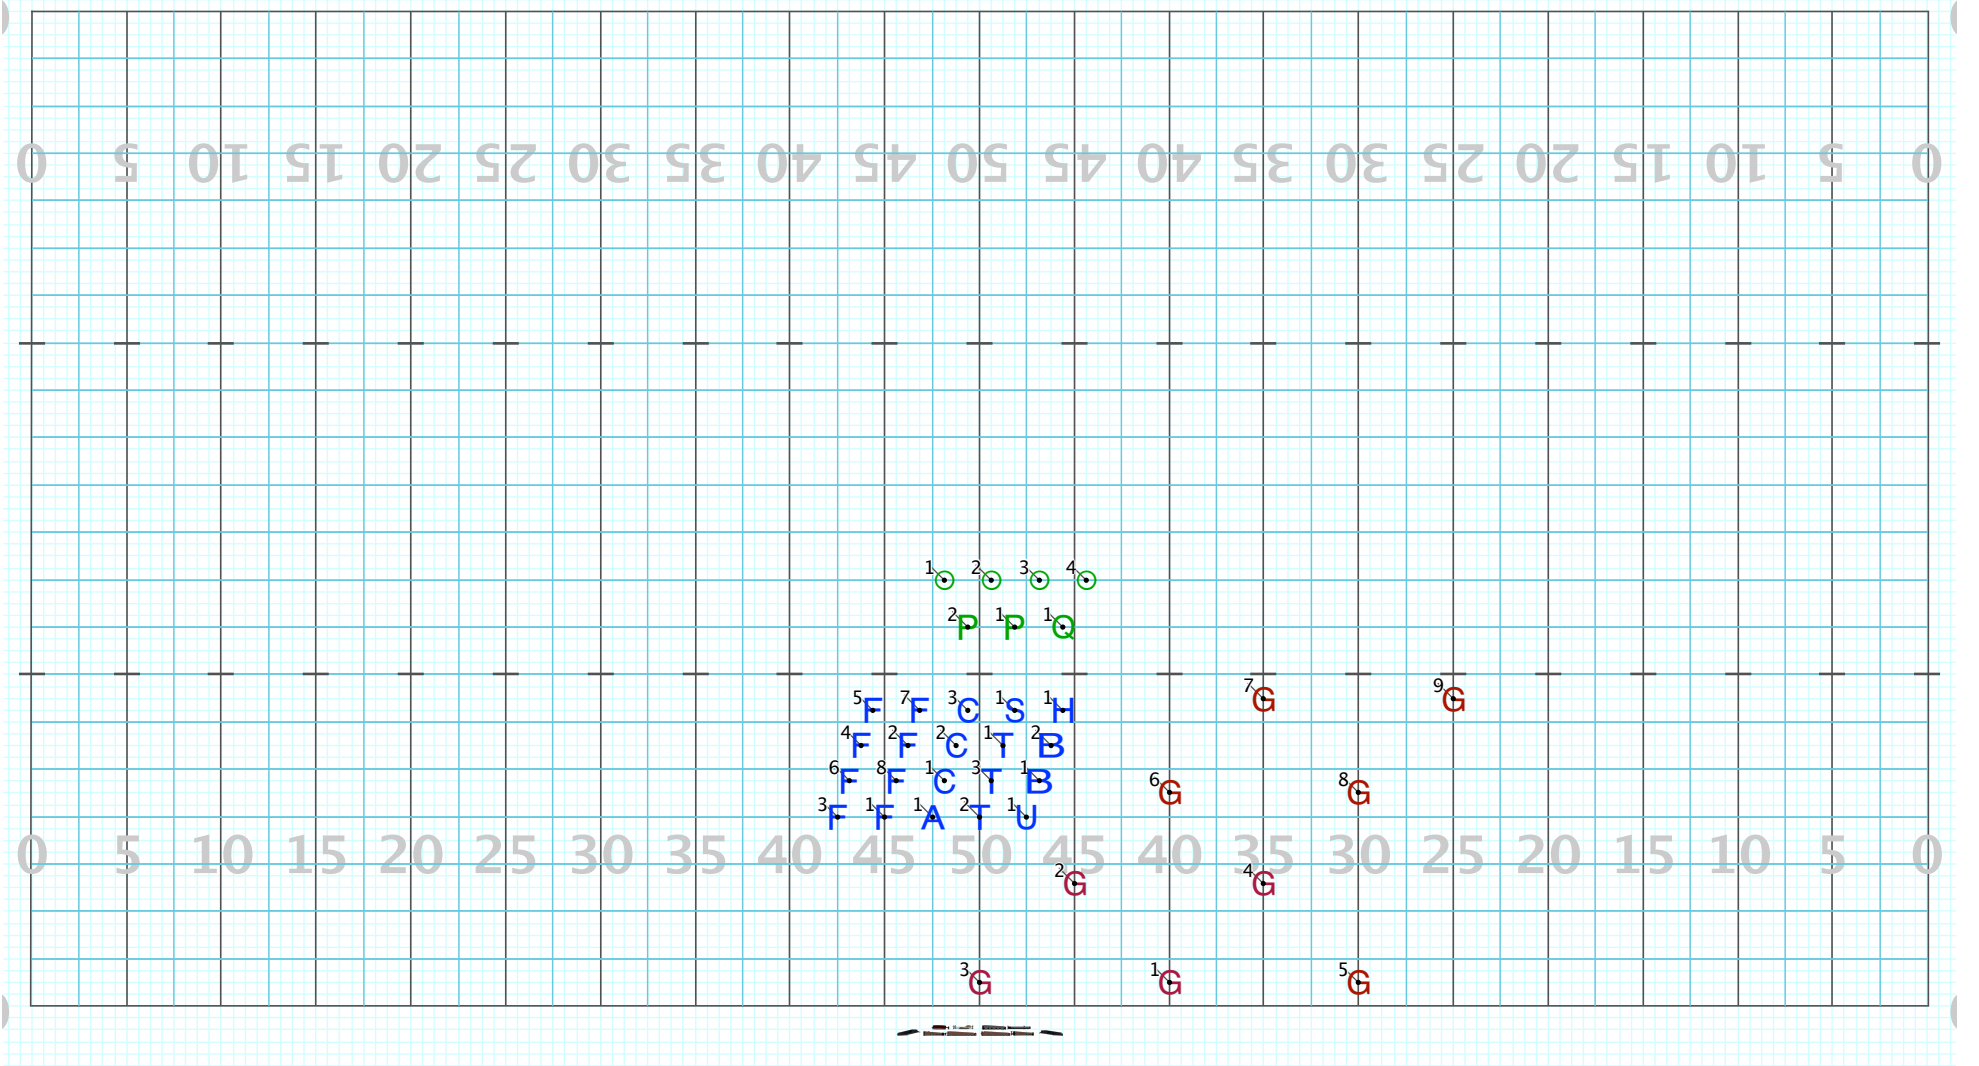

Set #12 Counts: 8 Measures: 35-36

Direct paths