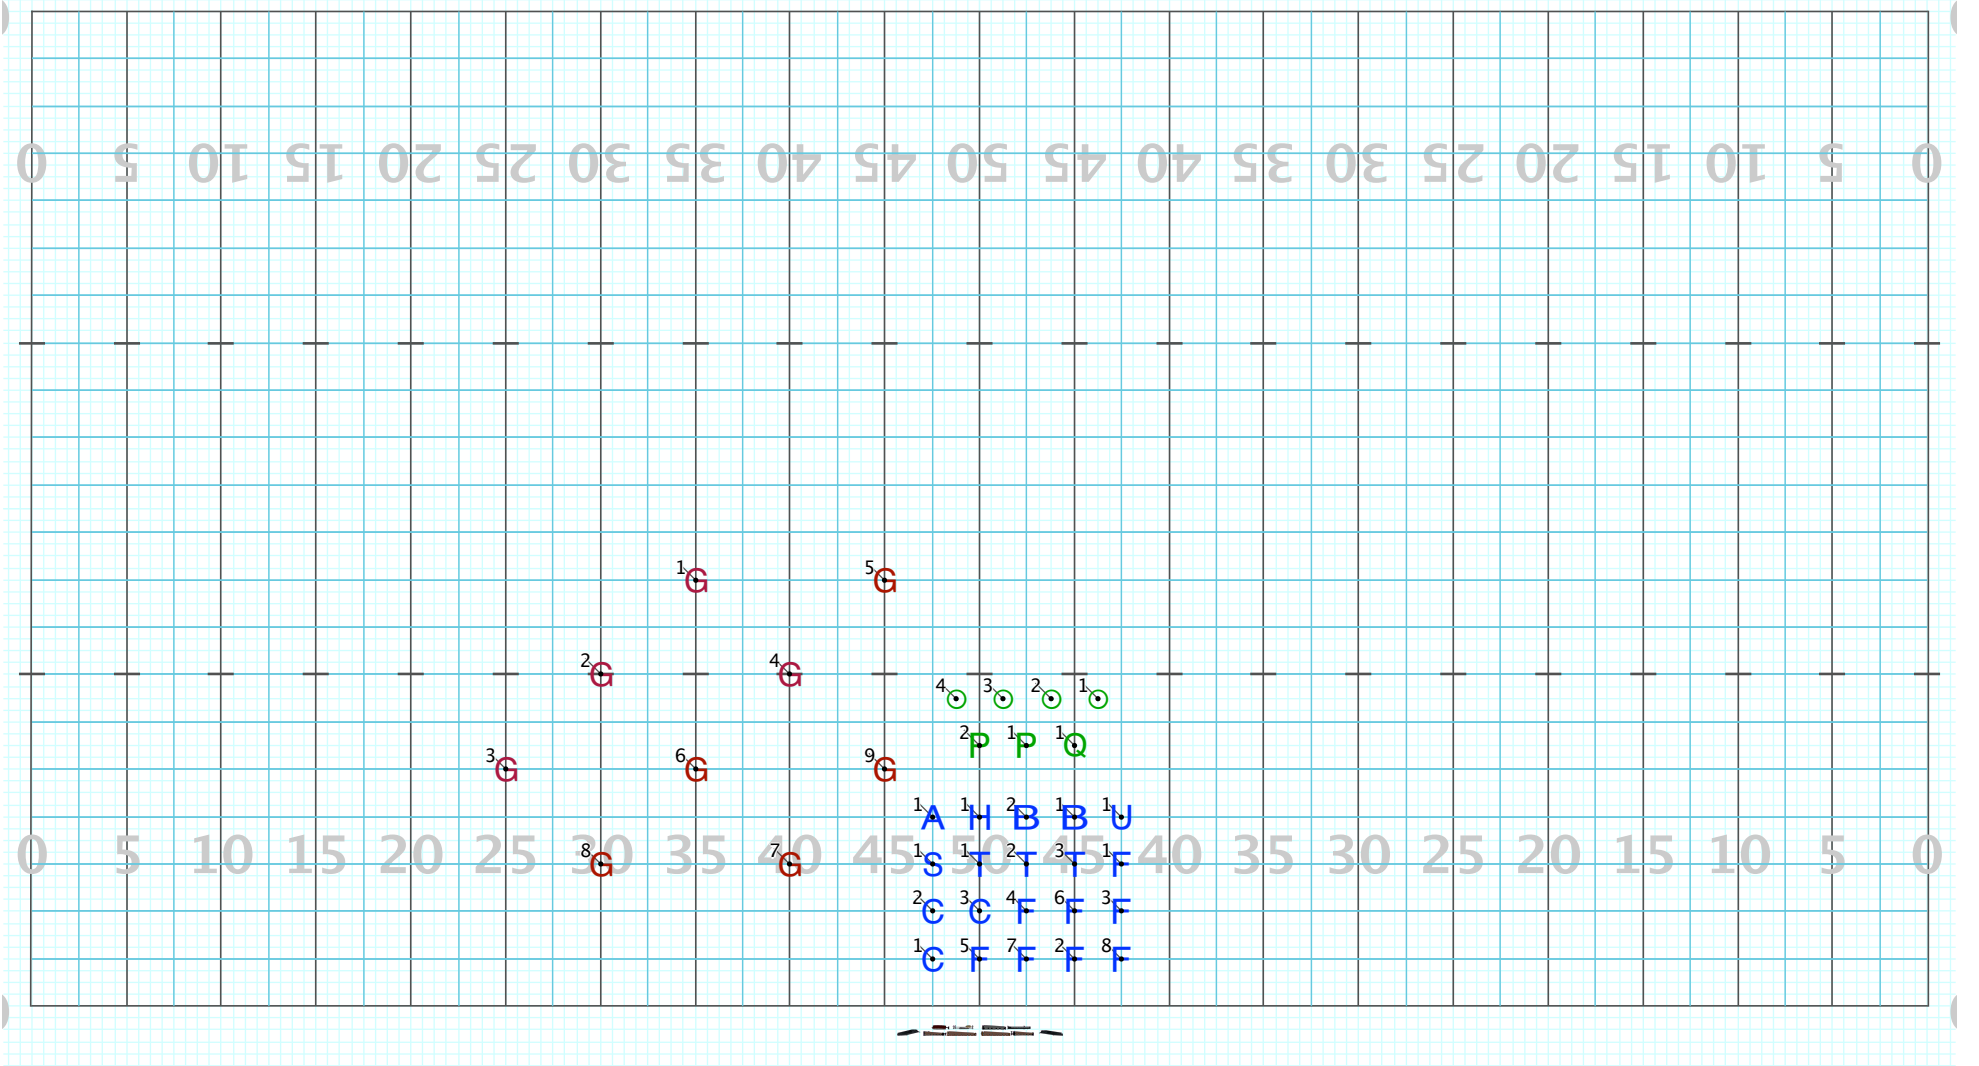

Set #22 Counts: 16 Measures: 73-76

T,H,U,B slide and follow path set by H1

Perc. slide and follow path set by P2

Guard direct paths

Duarte 23-1

Licensed to: SCOTT BILBRUCK
Created on Pyware 3D.

Set #23 Counts: 12 Measures: 77-79

Direct paths

Duarte 23-1

Licensed to: SCOTT BILBRUCK
Created on Pyware 3D.

Director Viewpoint

Set #24 Counts: 8 Measures: 80-81

All Hold

Set #25 Counts: 8 Measures: 82-83

Direct paths

Director Viewpoint

Set #26 Counts: 16 Measures: 84-87

Direct paths

Duarte 23-1

Licensed to: SCOTT BILBRUCK
Created on Pyware 3D.

Director Viewpoint

Set #27 Counts: 10 Measures: 88-90

Direct paths