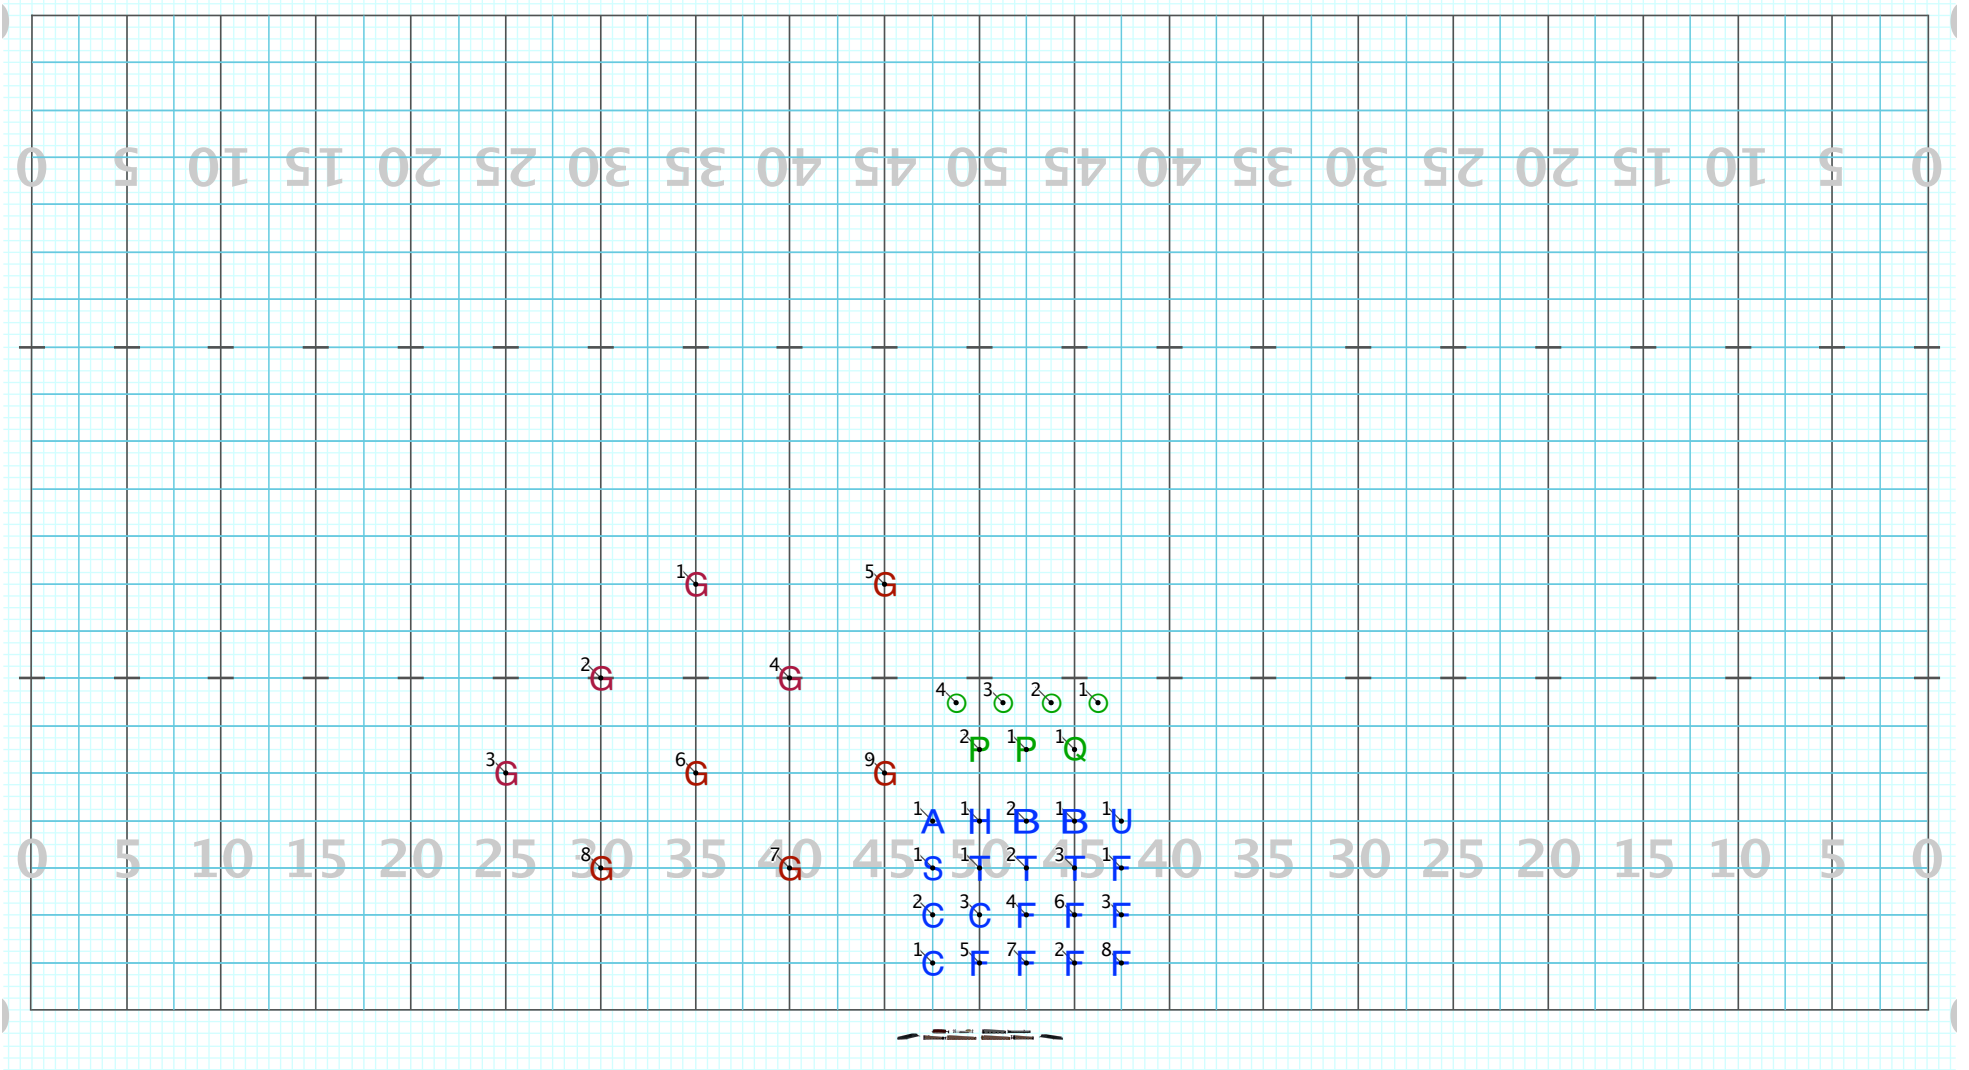

Set #22 Counts: 16 Measures: 73-76

T,H,U,B slide and follow path set by H1

Perc. slide and follow path set by P2

Guard direct paths

Duarte 23-1

Licensed to: SCOTT BILBRUCK
Created on Pyware 3D.

Set #23 Counts: 12 Measures: 77-79

Direct paths

Duarte 23-1

Licensed to: SCOTT BILBRUCK
Created on Pyware 3D.

Director Viewpoint

Set #24 Counts: 8 Measures: 80-81

All Hold

Set #25 Counts: 8 Measures: 82-83

Direct paths

Director Viewpoint

Set #26 Counts: 16 Measures: 84-87

Direct paths

Duarte 23-1

Licensed to: SCOTT BILBRUCK
Created on Pyware 3D.

Director Viewpoint

Set #27 Counts: 10 Measures: 88-90

Direct paths