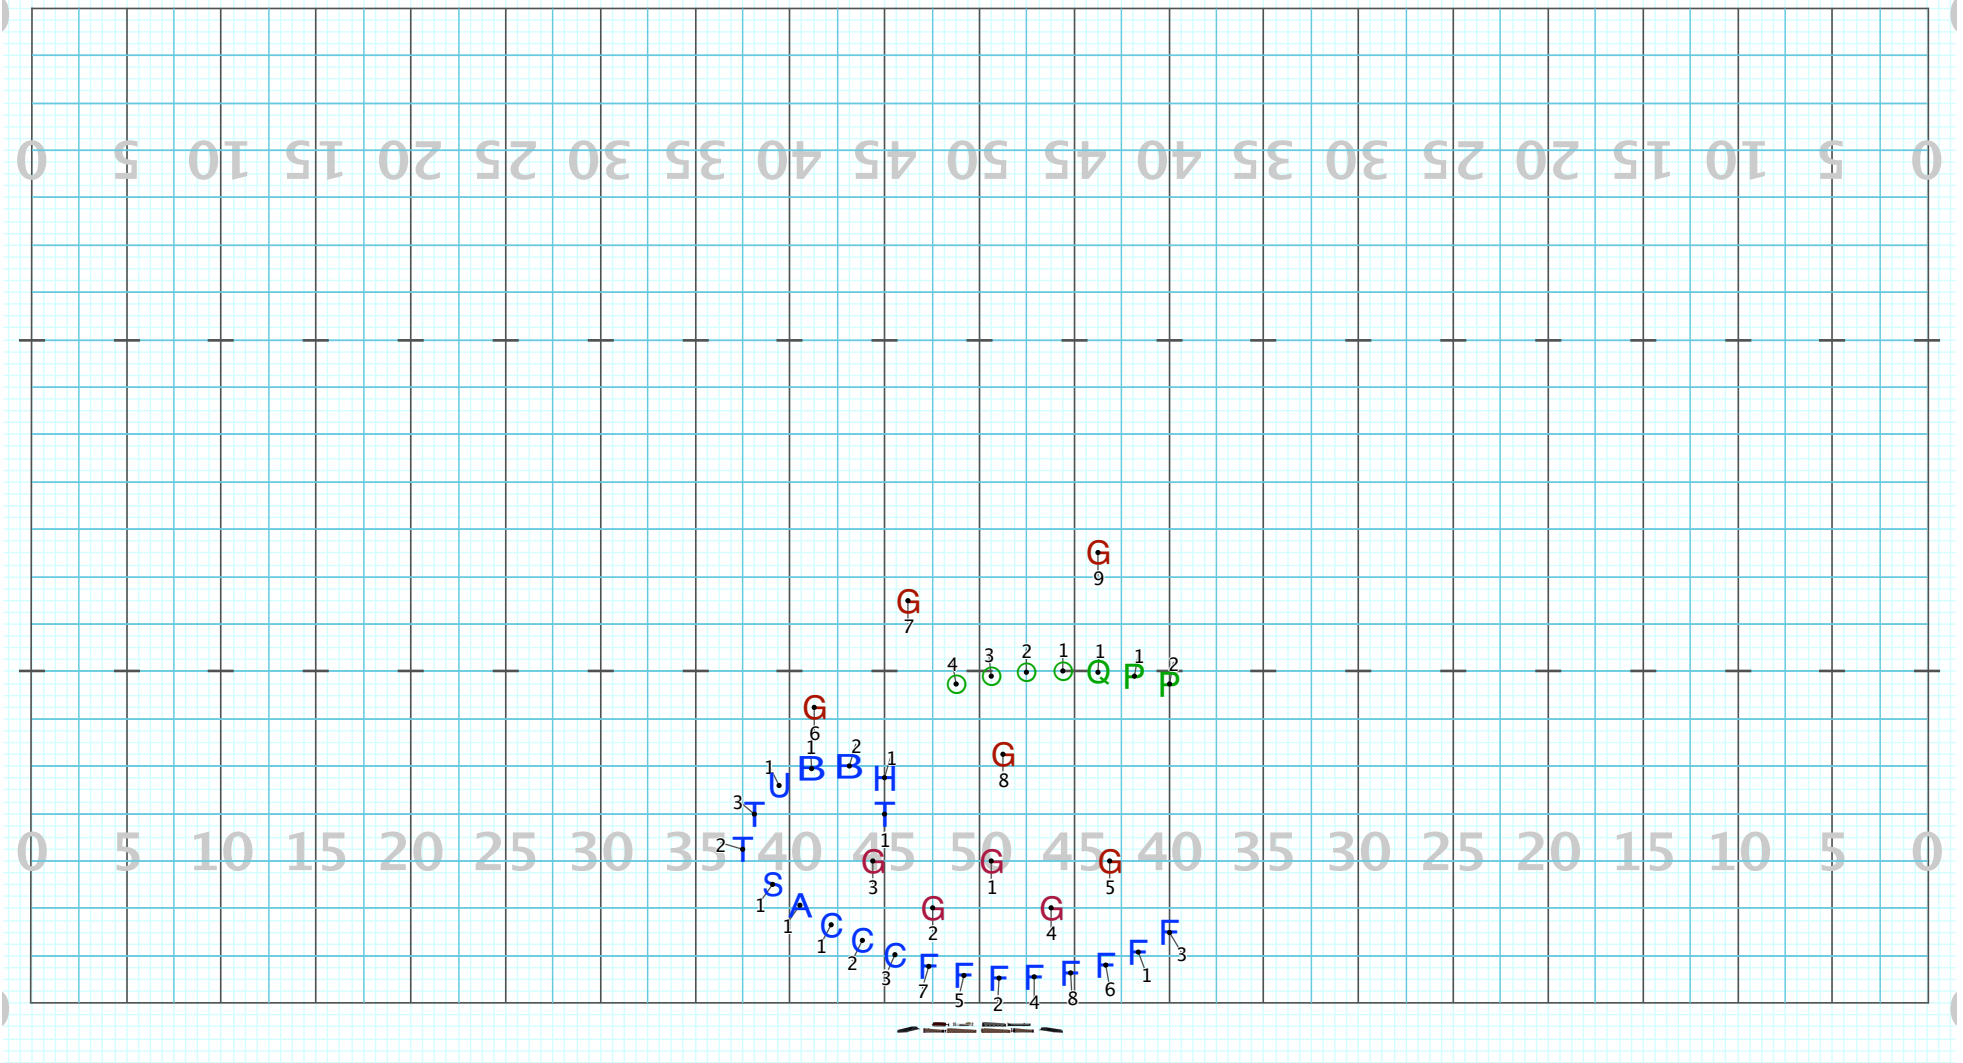

Duarte 23-1

Licensed to: SCOTT BILBRUCK
Created on Pyware 3D.

Director Viewpoint

Set #16 Counts: 16 Measures: 47-50

- All Hold
- Rifles focus
- T1 stay forward all others turn back

Director Viewpoint

Set #17 Counts: 16 Measures: 51-54

- T2,3, H,B,U direct paths
- Rest of winds FTL
- Rifles hold
- Flags and perc. direct paths

Duarte 23-1

Director Viewpoint

Set #18 Counts: 16 Measures: 55-58

T1 hold

Direct paths for the rest

Duarte 23-1

Licensed to: SCOTT BILBRUCK
Created on Pyware 3D.

Director Viewpoint

Set #19 Counts: 16 Measures: 59-62

WWS move 4, hold 12

Brass, G6-9 and perc. move 12, hold 4

Rifles hold 16

Duarte 23-1

Licensed to: SCOTT BILBRUCK
Created on Pyware 3D.

Director Viewpoint