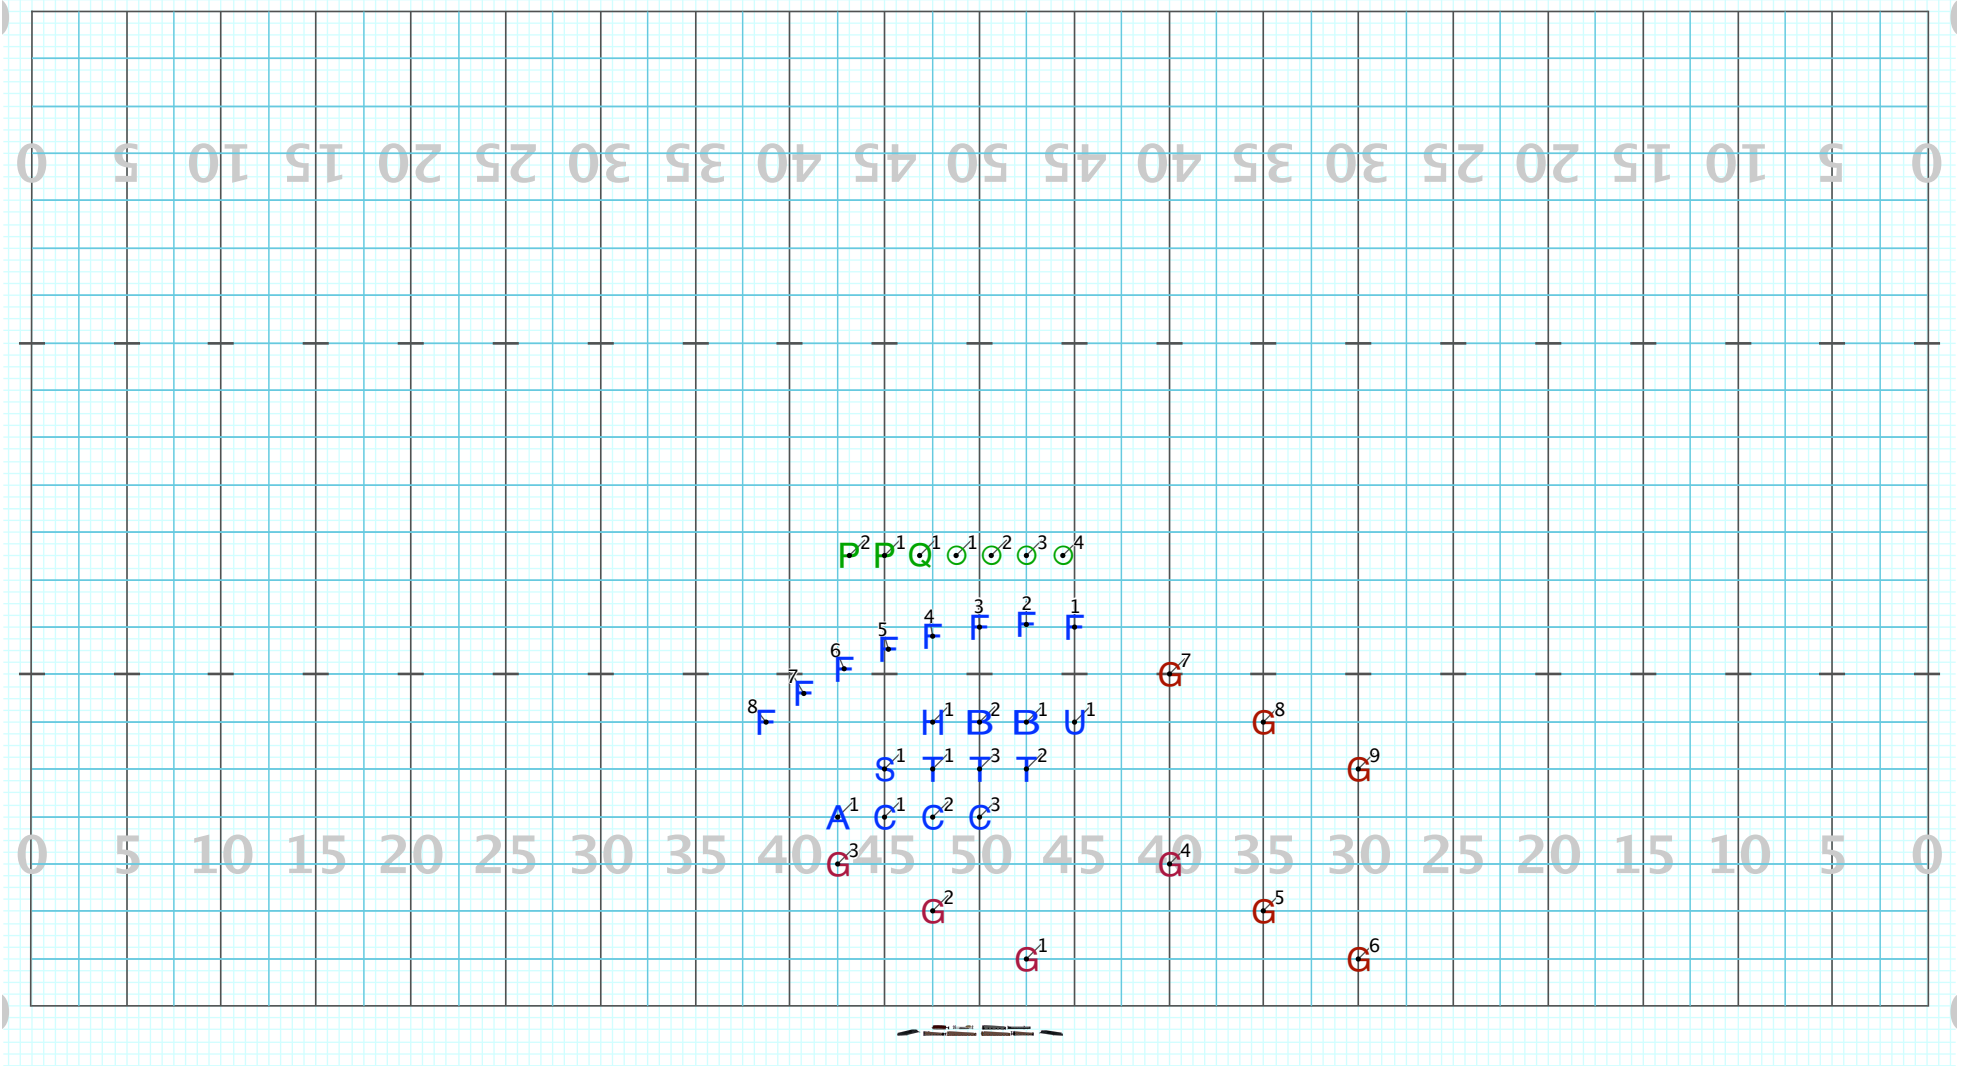

Duarte 23-1

Licensed to: SCOTT BILBRUCK
Created on Pyware 3D.

Director Viewpoint

Set #3 Counts: 16 Measures: 5-8

G 1-3 and 4-6 separate dance parts
Flutes leave every 2cts. starting with F8
Rest of winds and perc. direct paths

Duarte 23-1

Set #4 Counts: 16 Measures: 9-12

- Direct paths
- Guard 3 groups of dancers
- G1-3 end in ground to pick up EQ.

Duarte 23-1

Licensed to: SCOTT BILBRUCK
Created on Pyware 3D.

Director Viewpoint

Set #5 Counts: 16 Measures: 13-16

Director Viewpoint

Set #6 Counts: 16 Measures: 17-20

C and A1 rotate line 1-8 then to here 9-16

Flutes FTL

G1-6 flags

G7-9 dance to here to pick up flags

Duarte 23-1

Director Viewpoint