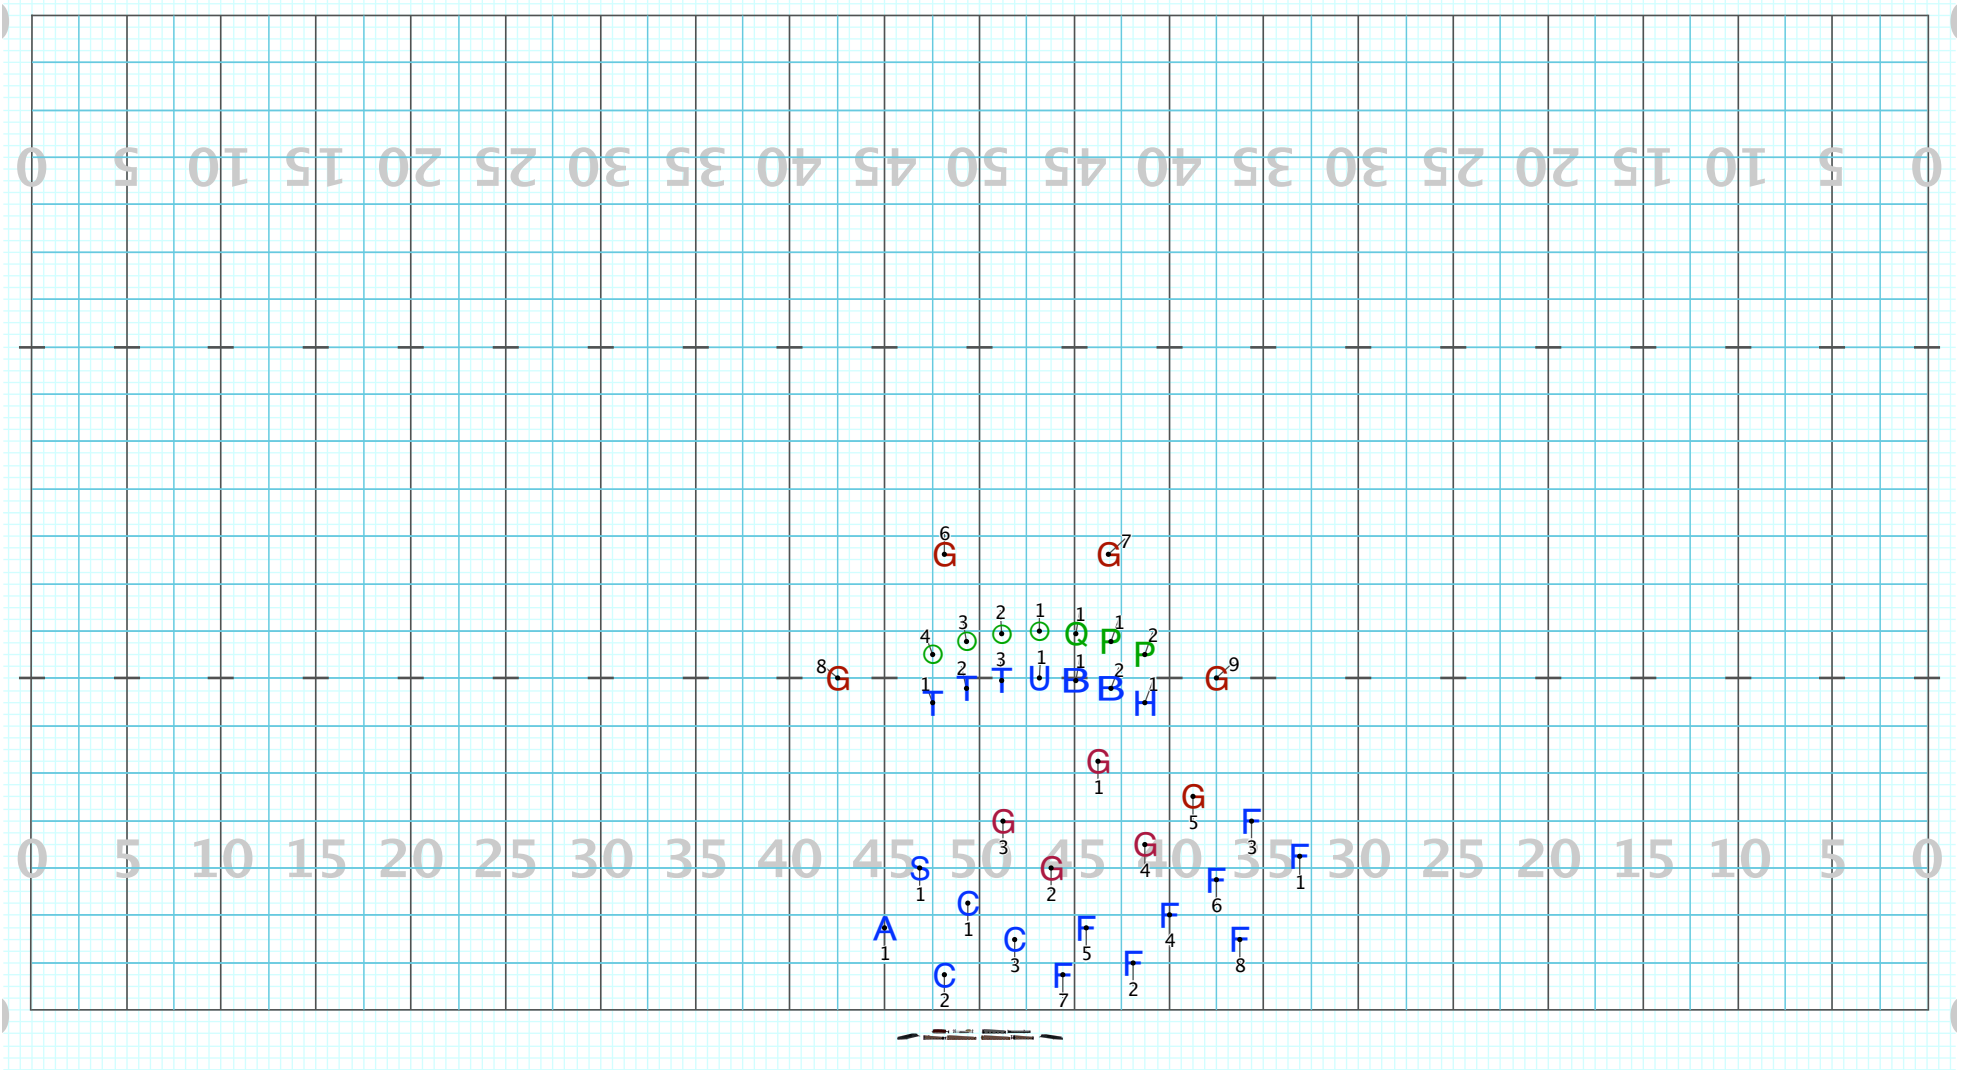

- T2,3, H,B,U direct paths
- Rest of winds FTL
- Rifles hold
- Flags and perc. direct paths

Duarte 23-1

Director Viewpoint

Set #18 Counts: 16 Measures: 55-58

T1 hold

Direct paths for the rest

Duarte 23-1

Licensed to: SCOTT BILBRUCK
Created on Pyware 3D.

Director Viewpoint

Set #19 Counts: 16 Measures: 59-62

WWS move 4, hold 12

Brass, G6-9 and perc. move 12, hold 4

Rifles hold 16

Duarte 23-1

Licensed to: SCOTT BILBRUCK
Created on Pyware 3D.

Director Viewpoint

Set #20 Counts: 16 Measures: 63-66

Direct paths

Duarte 23-1

Licensed to: SCOTT BILBRUCK
Created on Pyware 3D.

Director Viewpoint

Set #21 Counts: 24 Measures: 67-72

Band move 1/2 tempo

Guard fast tempo