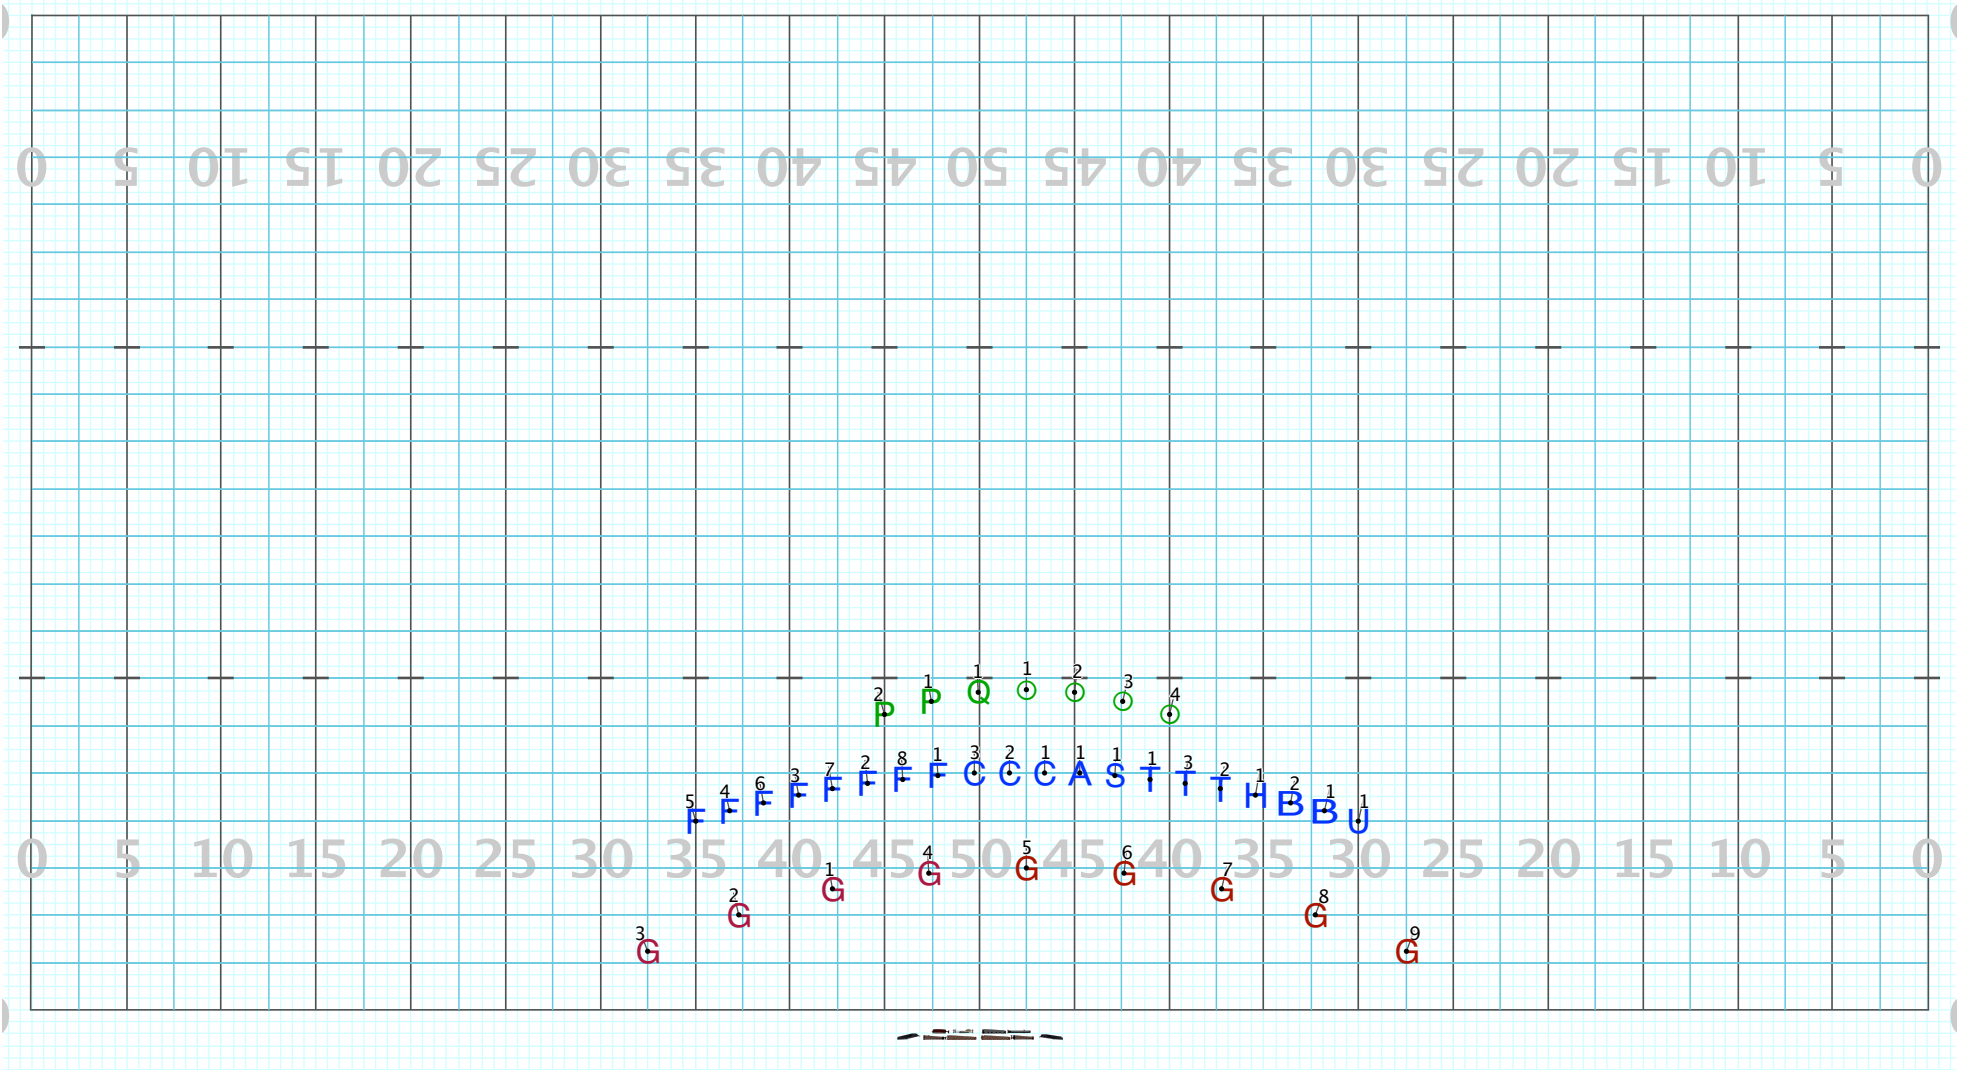

Duarte 23-1

Licensed to: SCOTT BILBRUCK
Created on Pyware 3D.

Set #8 Counts: 24 Measures: 23-28

All hold