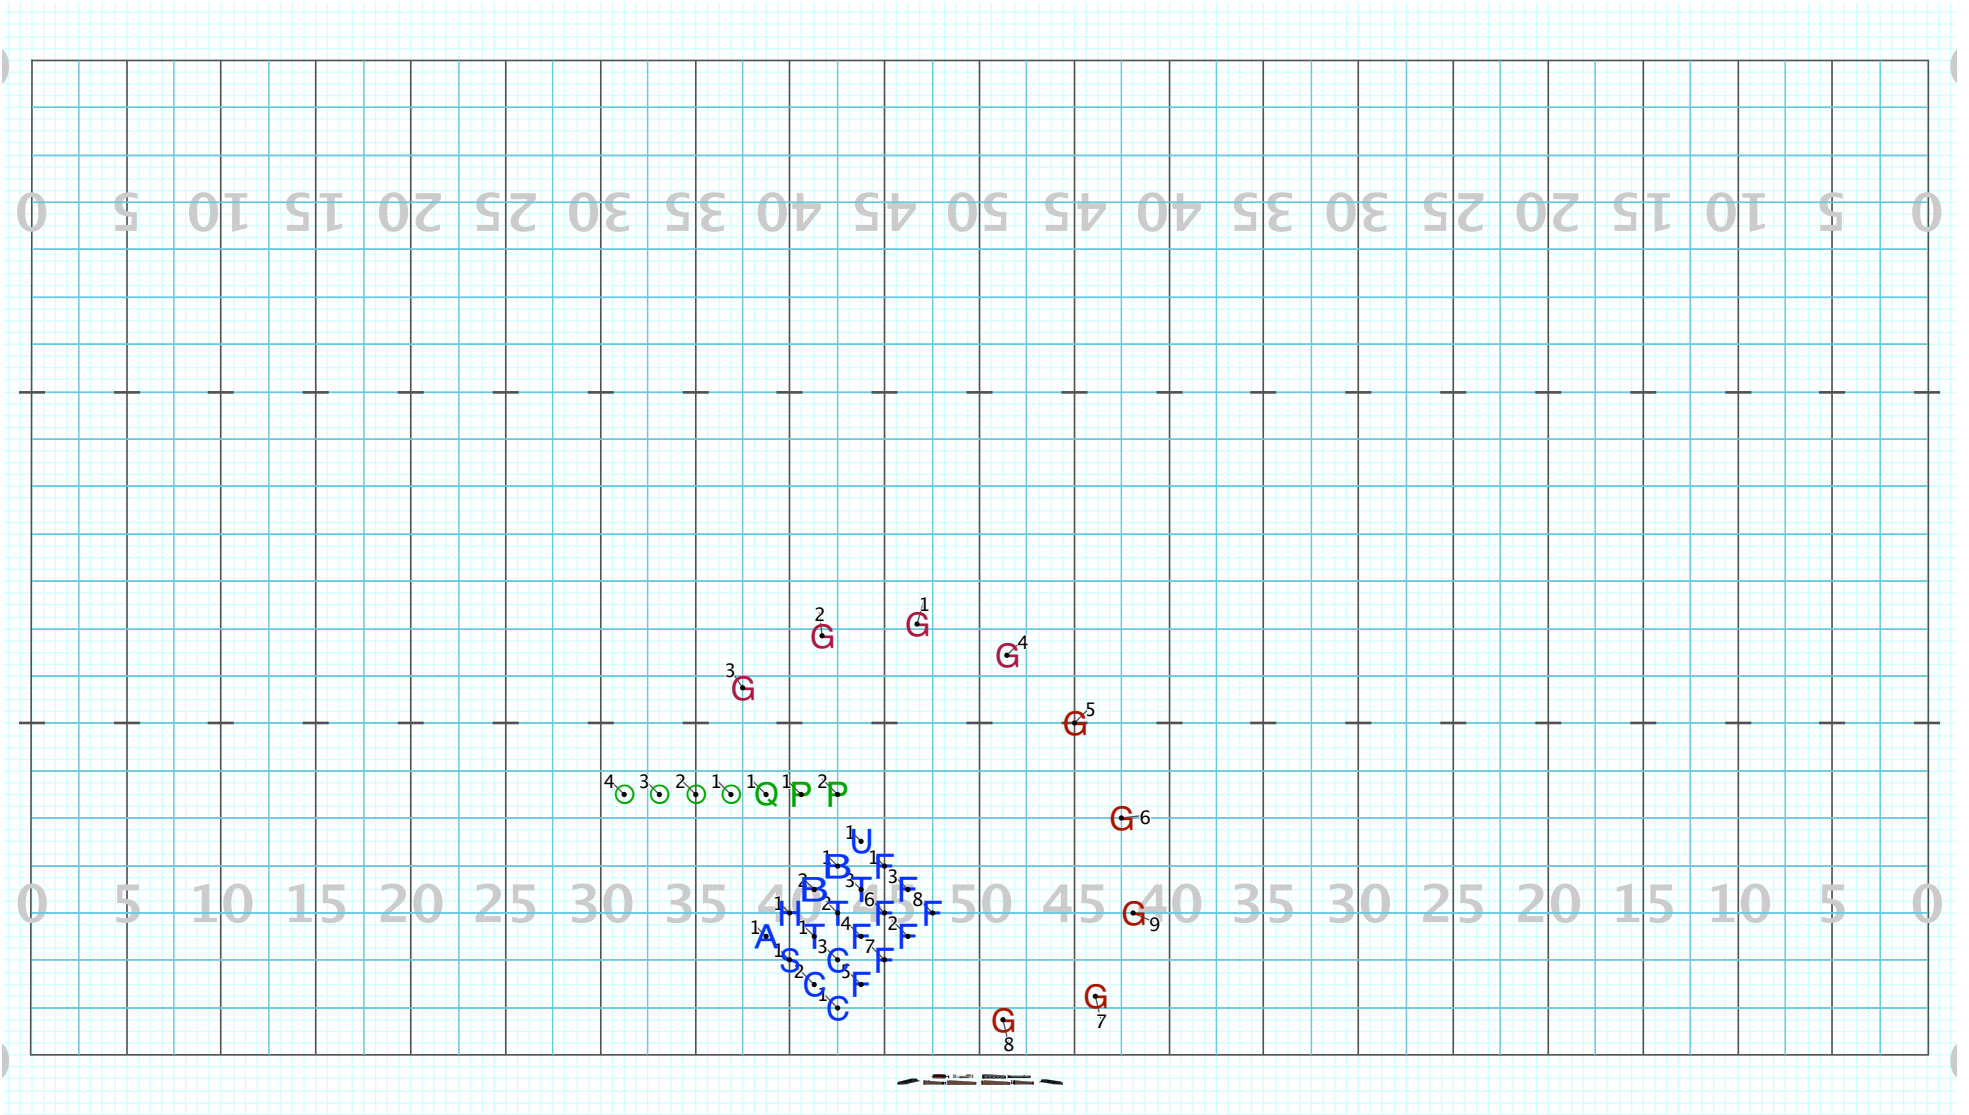

Direct paths

Duarte 23-1

Licensed to: SCOTT BILBRUCK
Created on Pyware 3D.

Director Viewpoint

Set #24 Counts: 8 Measures: 80-81

All Hold

Set #25 Counts: 8 Measures: 82-83

Direct paths

Director Viewpoint

Set #26 Counts: 16 Measures: 84-87

Direct paths

Duarte 23-1

Licensed to: SCOTT BILBRUCK
Created on Pyware 3D.

Director Viewpoint

Set #27 Counts: 10 Measures: 88-90

Direct paths

Duarte 23-1

Licensed to: SCOTT BILBRUCK
Created on Pyware 3D.

Director Viewpoint

Set #28 Counts: 7 Measures: 91-92

All Hold

End of Movement 1