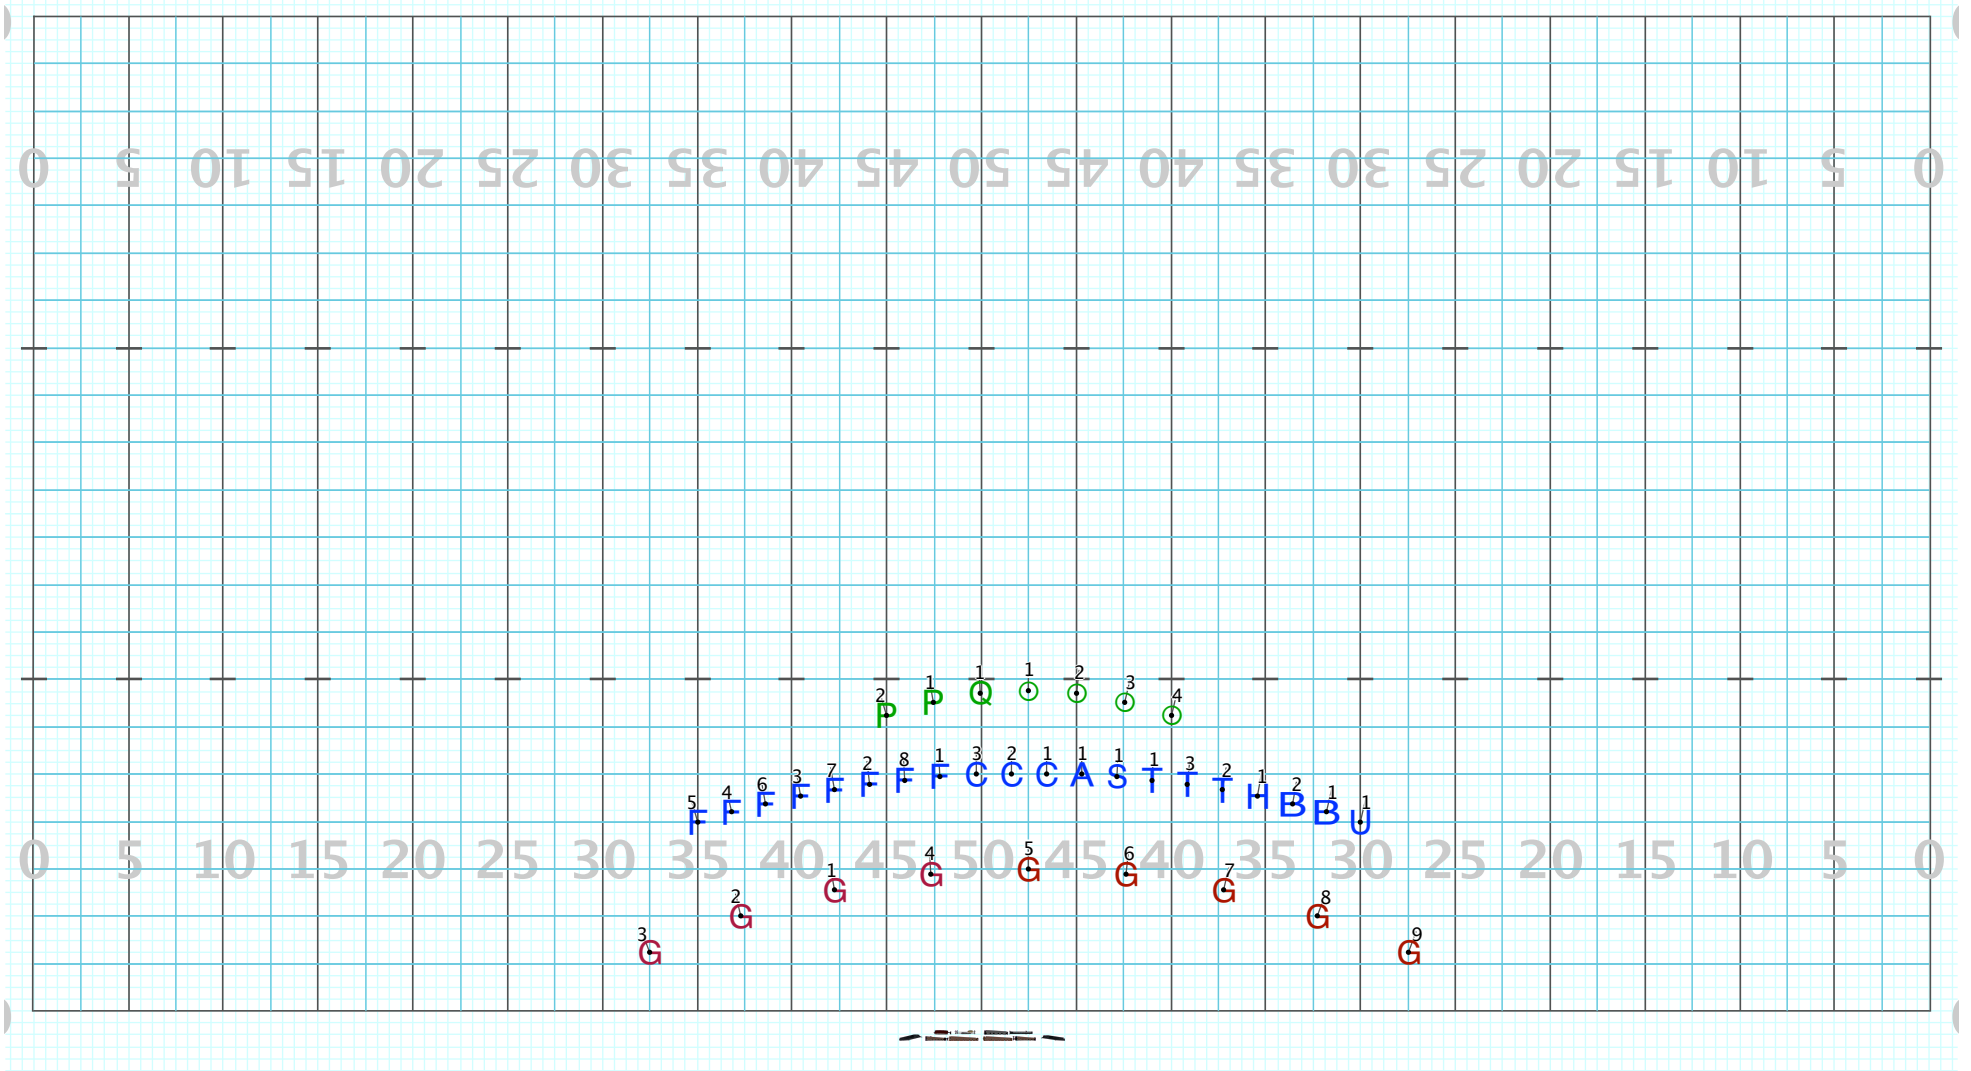

Director Viewpoint

Set #6 Counts: 16 Measures: 17-20

C and A1 rotate line 1-8 then to here 9-16

Flutes FTL

G1-6 flags

G7-9 dance to here to pick up flags

Duarte 23-1

Director Viewpoint