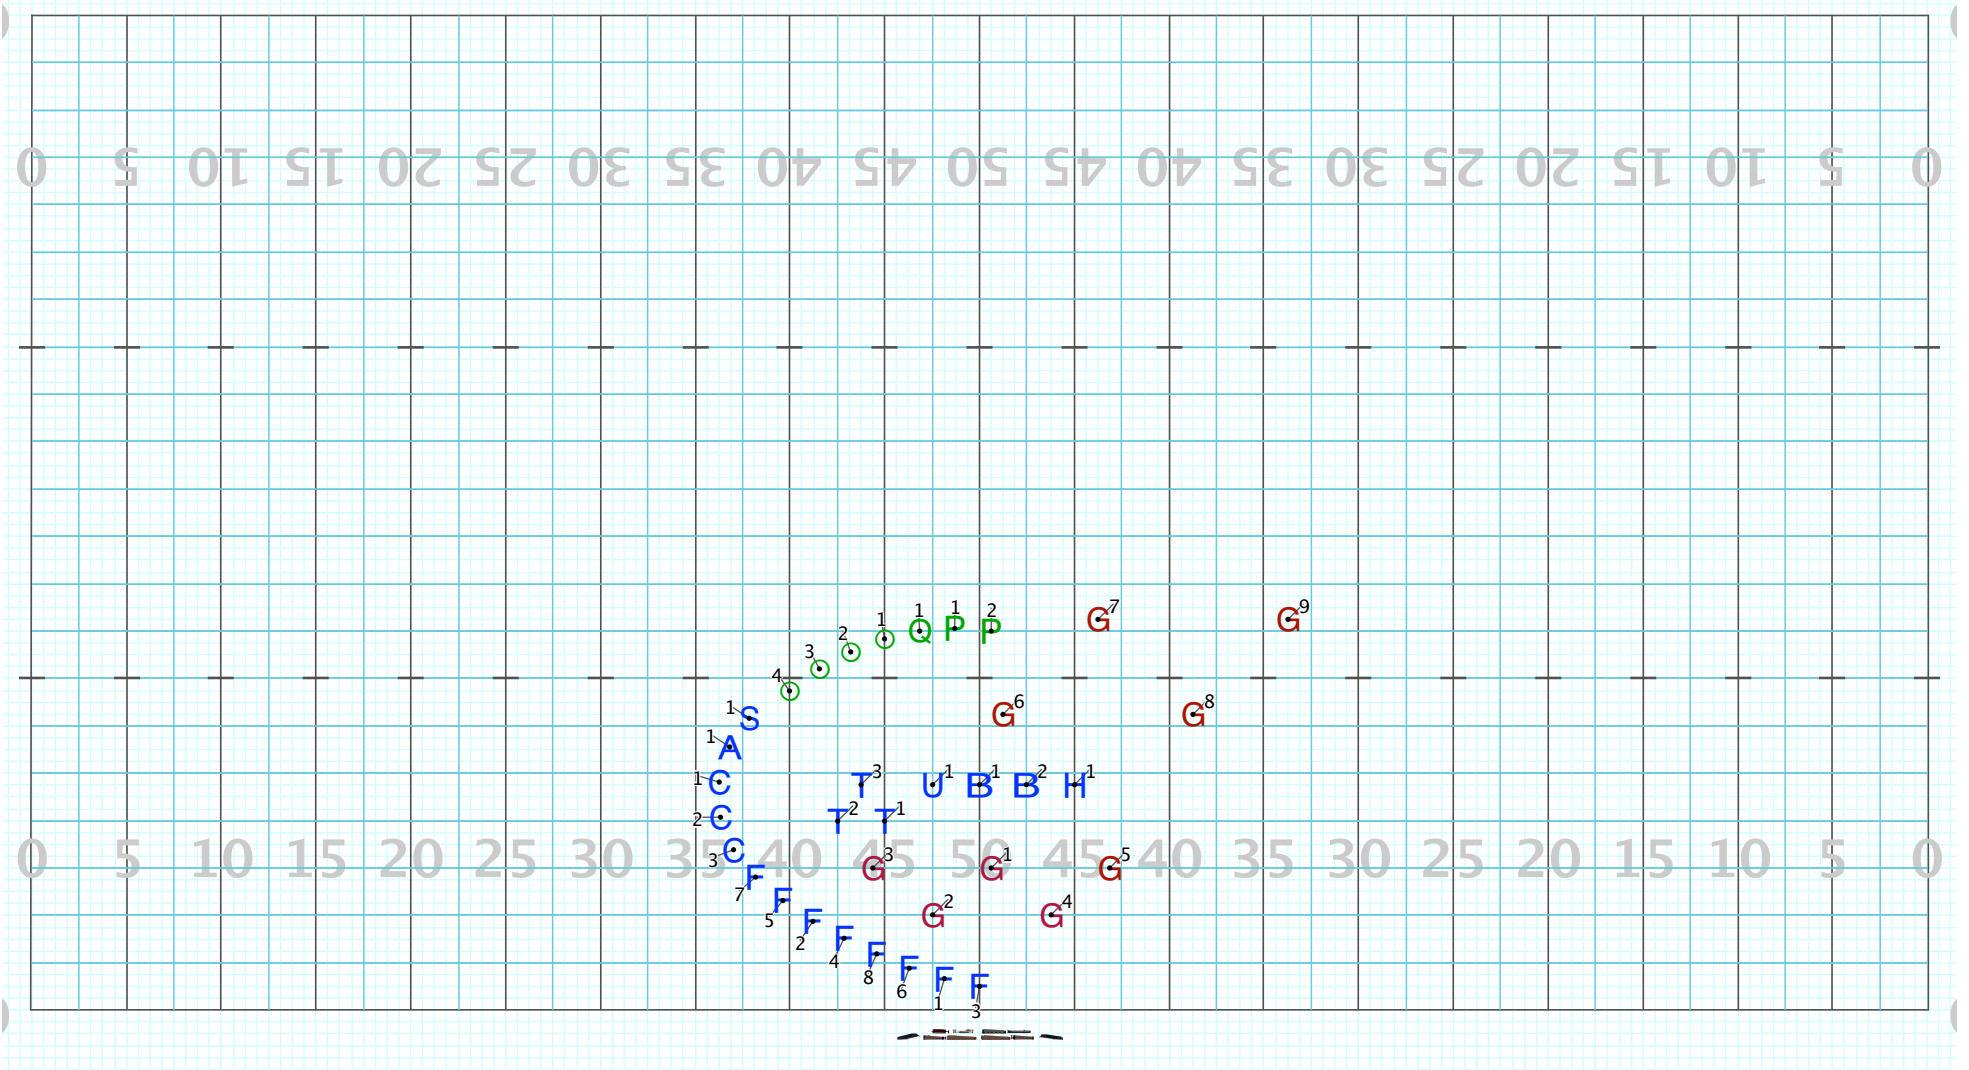

Duarte 23-1

Licensed to: SCOTT BILBRUCK
Created on Pyware 3D.

Director Viewpoint

Set #15 Counts: 16 Measures: 43-46

Trumpets hold
G1-5 let choreo shift them over
U,B,H 1/2 tempo
WWS and perc. direct paths

Duarte 23-1

Licensed to: SCOTT BILBRUCK
Created on Pyware 3D.

Director Viewpoint

Set #16 Counts: 16 Measures: 47-50

- All Hold
- Rifles focus
- T1 stay forward all others turn back

Director Viewpoint

Set #17 Counts: 16 Measures: 51-54