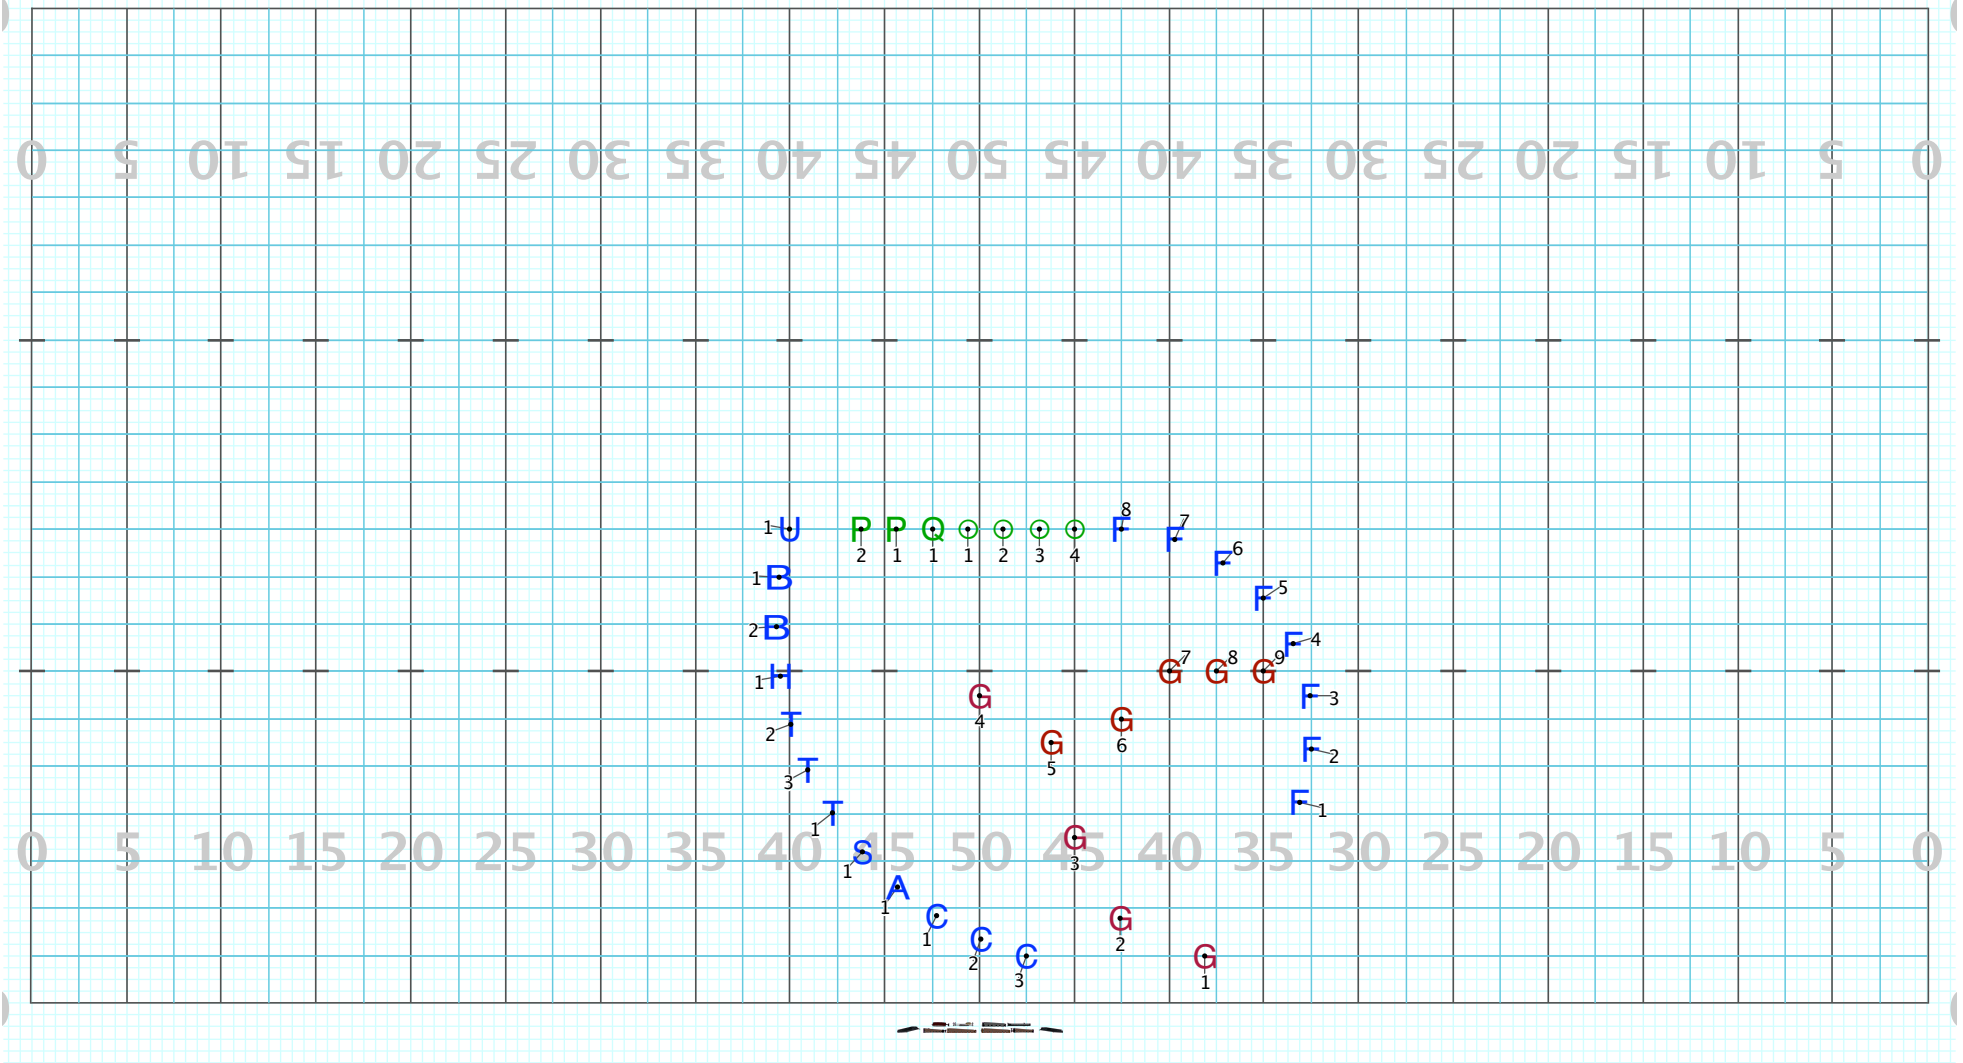

Duarte HS 2023
Movement 1

Set #1 Counts: 0 Measures:

Duarte 23-1

Licensed to: SCOTT BILBRUCK
Created on Pyware 3D.

Director Viewpoint

Set #2 Counts: 16 Measures: 1-4

G 1-3 move every 4 cts.

Perc. and winds that move leave every 2cts. starting with C3, U1, And P2- Face direct of travel

Duarte 23-1

Licensed to: SCOTT BILBRUCK
Created on Pyware 3D.

Director Viewpoint

Set #3 Counts: 16 Measures: 5-8

G 1-3 and 4-6 separate dance parts
Flutes leave every 2cts. starting with F8
Rest of winds and perc. direct paths

Duarte 23-1

Set #4 Counts: 16 Measures: 9-12

- Direct paths
- Guard 3 groups of dancers
- G1-3 end in ground to pick up EQ.

Duarte 23-1

Licensed to: SCOTT BILBRUCK
Created on Pyware 3D.

Director Viewpoint

Set #5 Counts: 16 Measures: 13-16

Director Viewpoint

Set #6 Counts: 16 Measures: 17-20

C and A1 rotate line 1-8 then to here 9-16

Flutes FTL

G1-6 flags

G7-9 dance to here to pick up flags

Duarte 23-1

Director Viewpoint