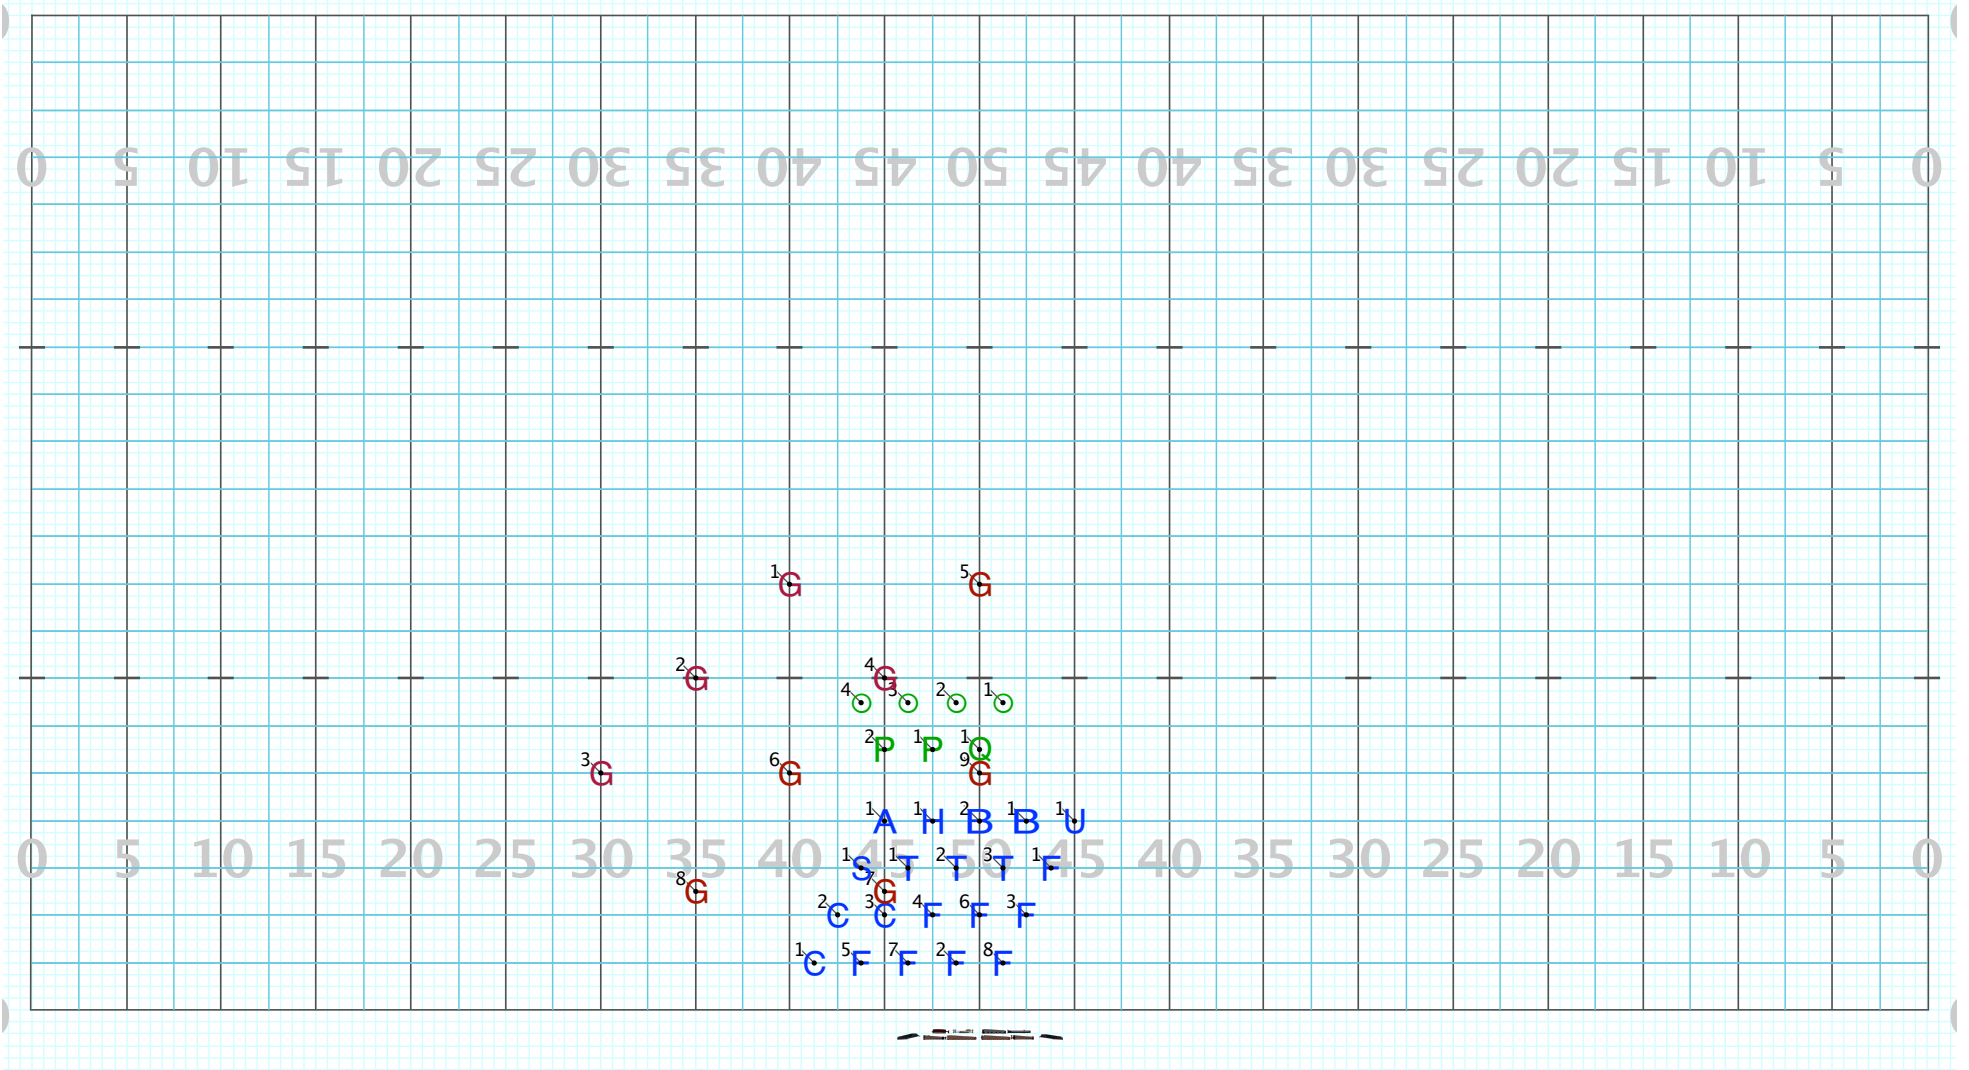

Direct paths

Duarte 23-1

Licensed to: SCOTT BILBRUCK
Created on Pyware 3D.

Director Viewpoint

Set #24 Counts: 8 Measures: 80-81

All Hold

Set #25 Counts: 8 Measures: 82-83

Direct paths

Director Viewpoint

Set #26 Counts: 16 Measures: 84-87

Direct paths

Duarte 23-1

Licensed to: SCOTT BILBRUCK
Created on Pyware 3D.

Director Viewpoint

Set #27 Counts: 10 Measures: 88-90

Direct paths