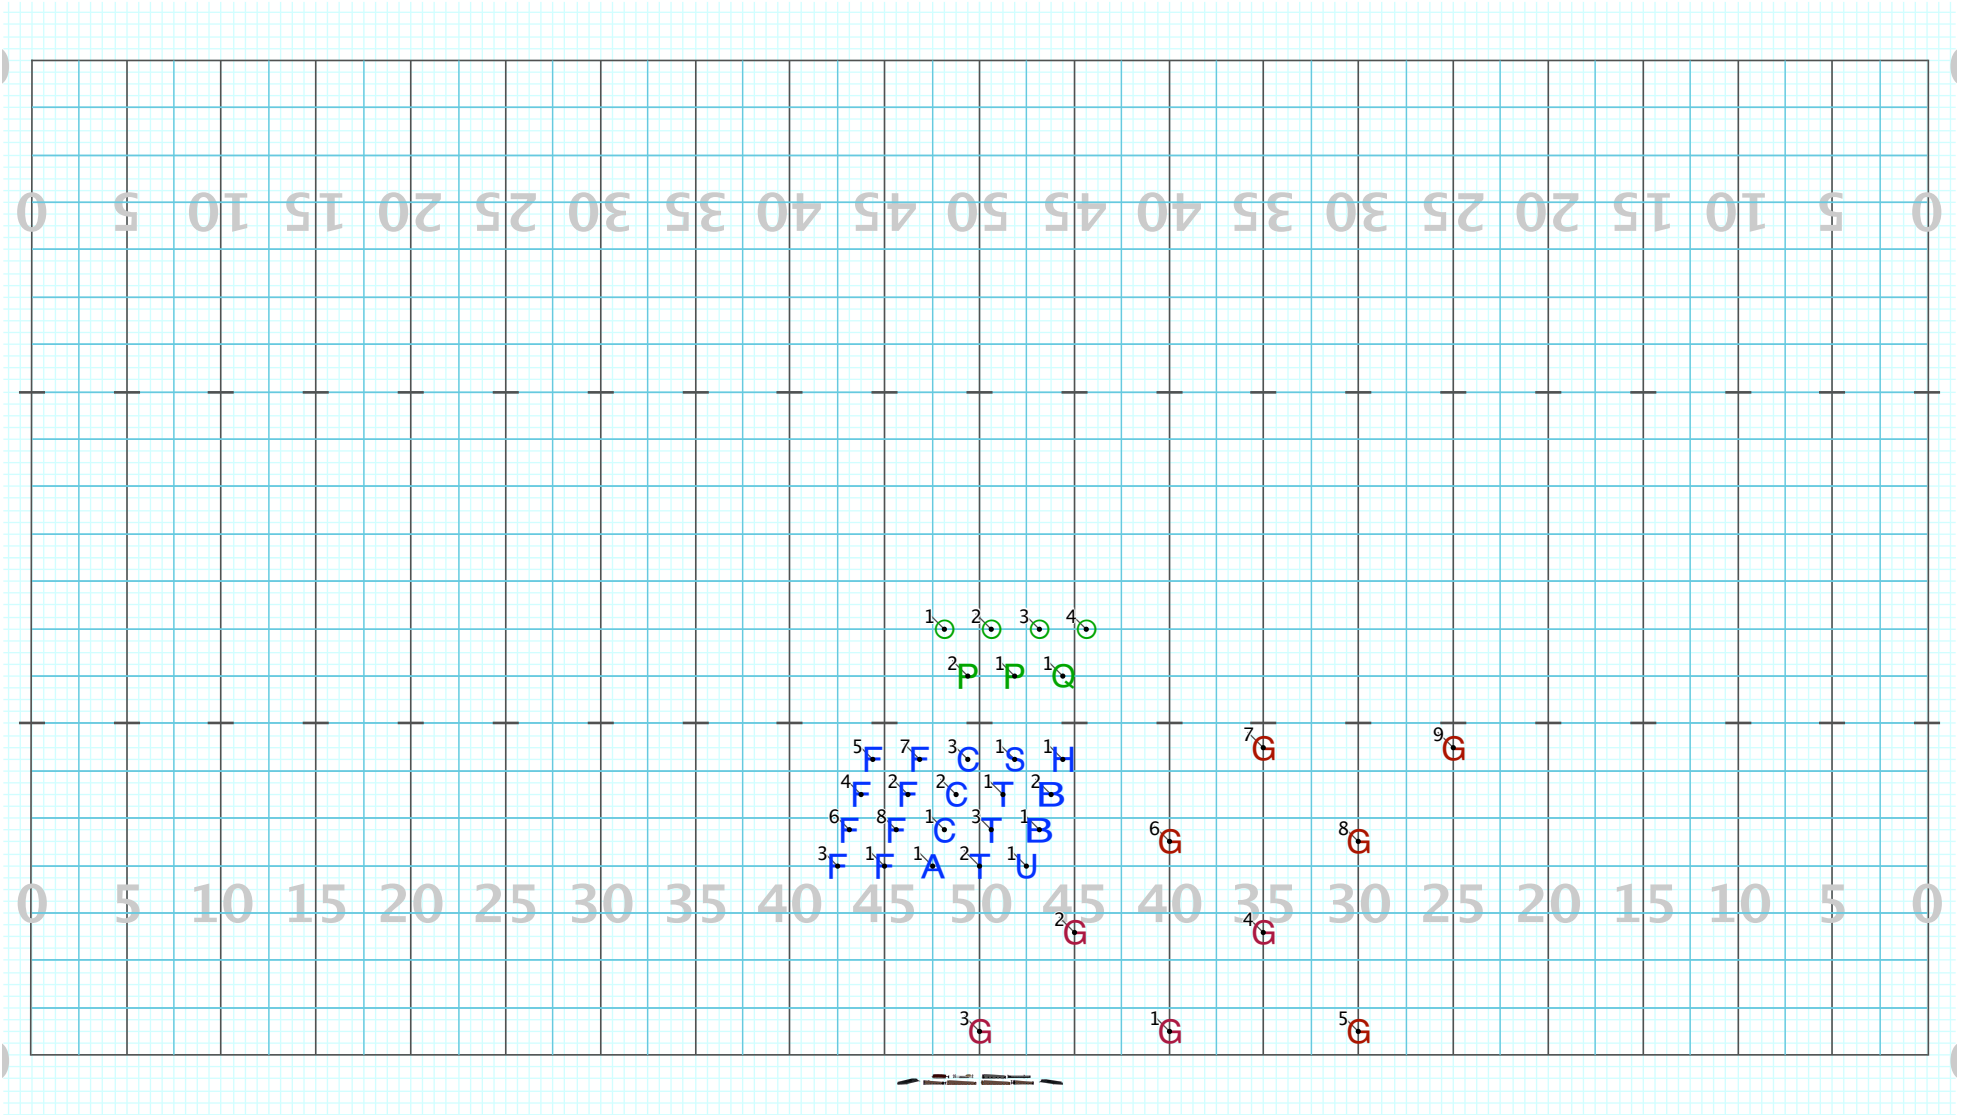

Set #11 Counts: 8 Measures: 33-34

Direct paths

Set #12 Counts: 8 Measures: 35-36

Direct paths

Duarte 23-1

Licensed to: SCOTT BILBRUCK
Created on Pyware 3D.

Set #13 Counts: 8 Measures: 37-38

All Hold