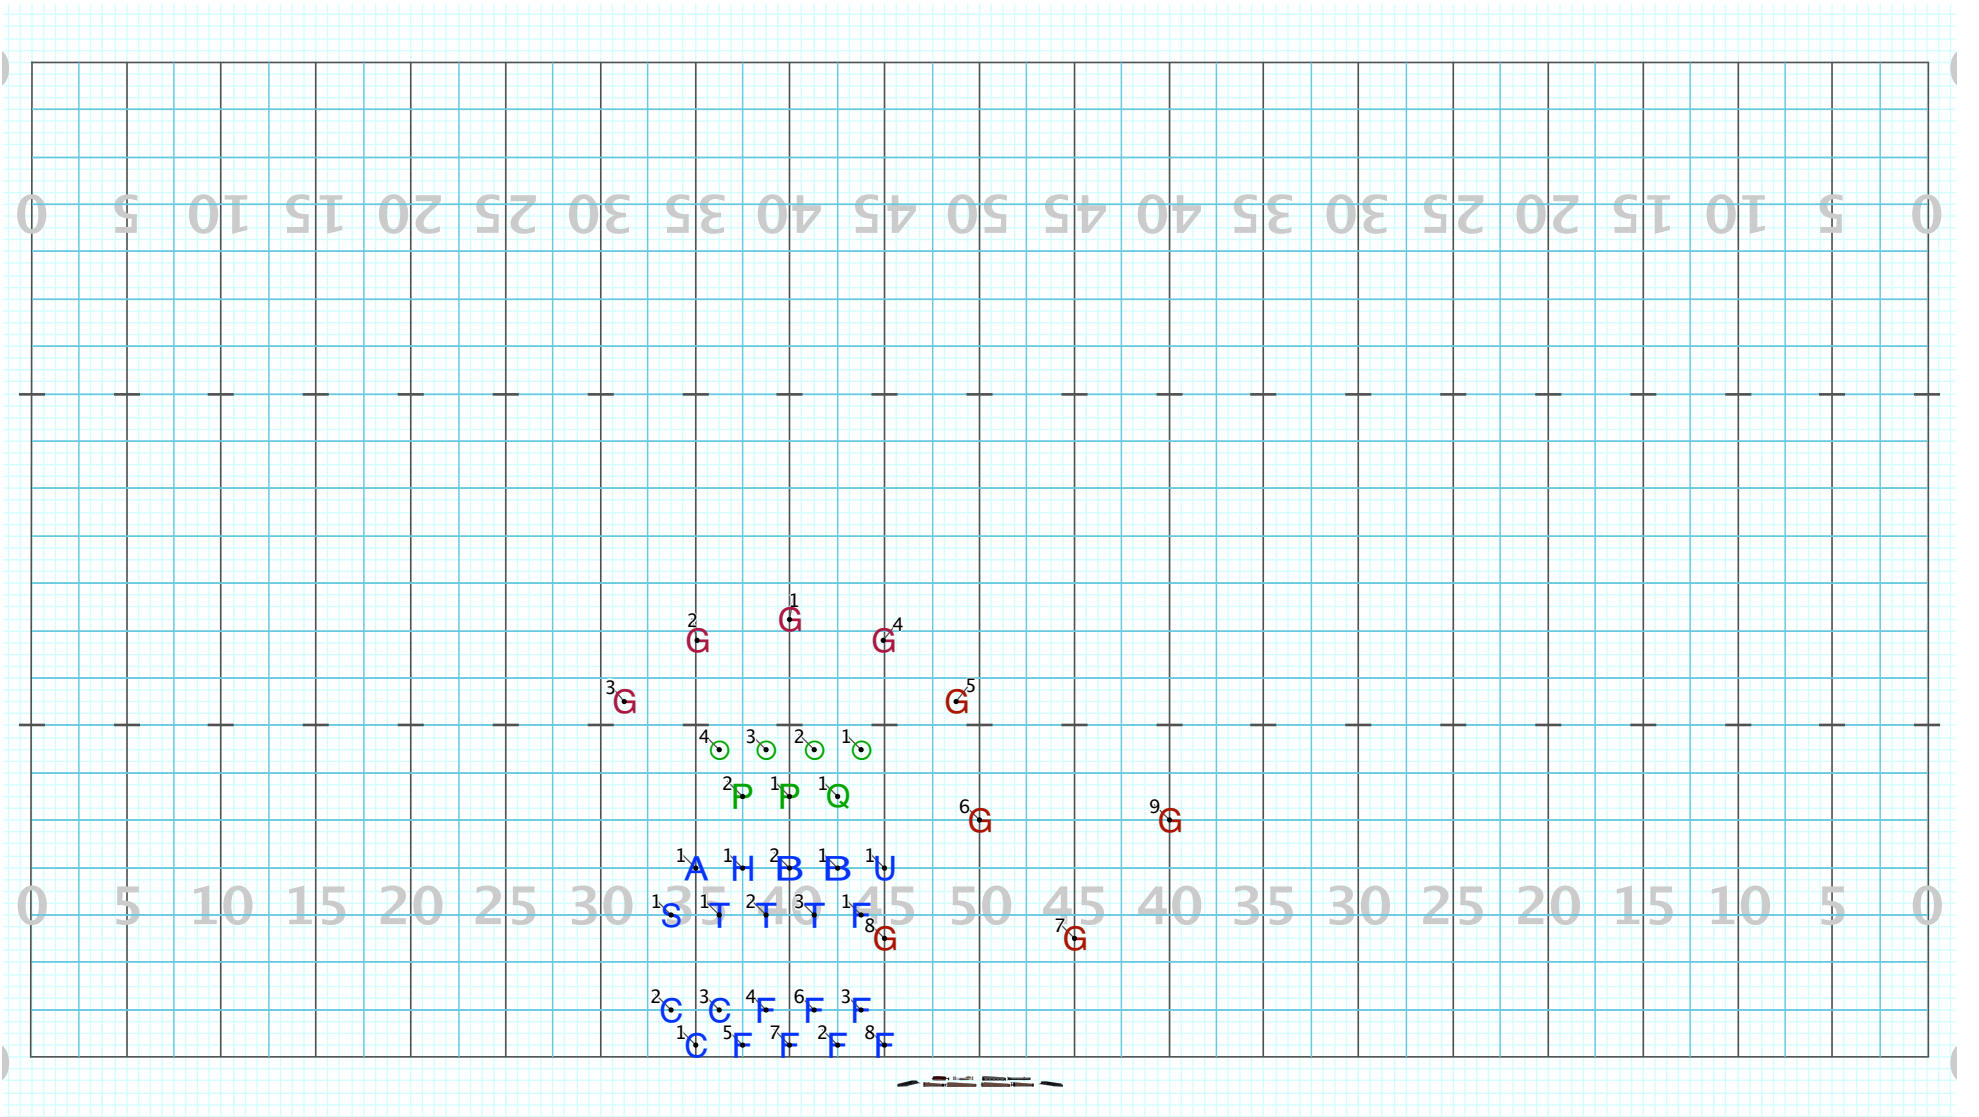

Direct paths

Duarte 23-1

Licensed to: SCOTT BILBRUCK
Created on Pyware 3D.

Director Viewpoint

Set #24 Counts: 8 Measures: 80-81

All Hold

Set #25 Counts: 8 Measures: 82-83

Direct paths

Director Viewpoint

Set #26 Counts: 16 Measures: 84-87

Direct paths

Duarte 23-1

Licensed to: SCOTT BILBRUCK
Created on Pyware 3D.

Director Viewpoint

Set #27 Counts: 10 Measures: 88-90

Direct paths