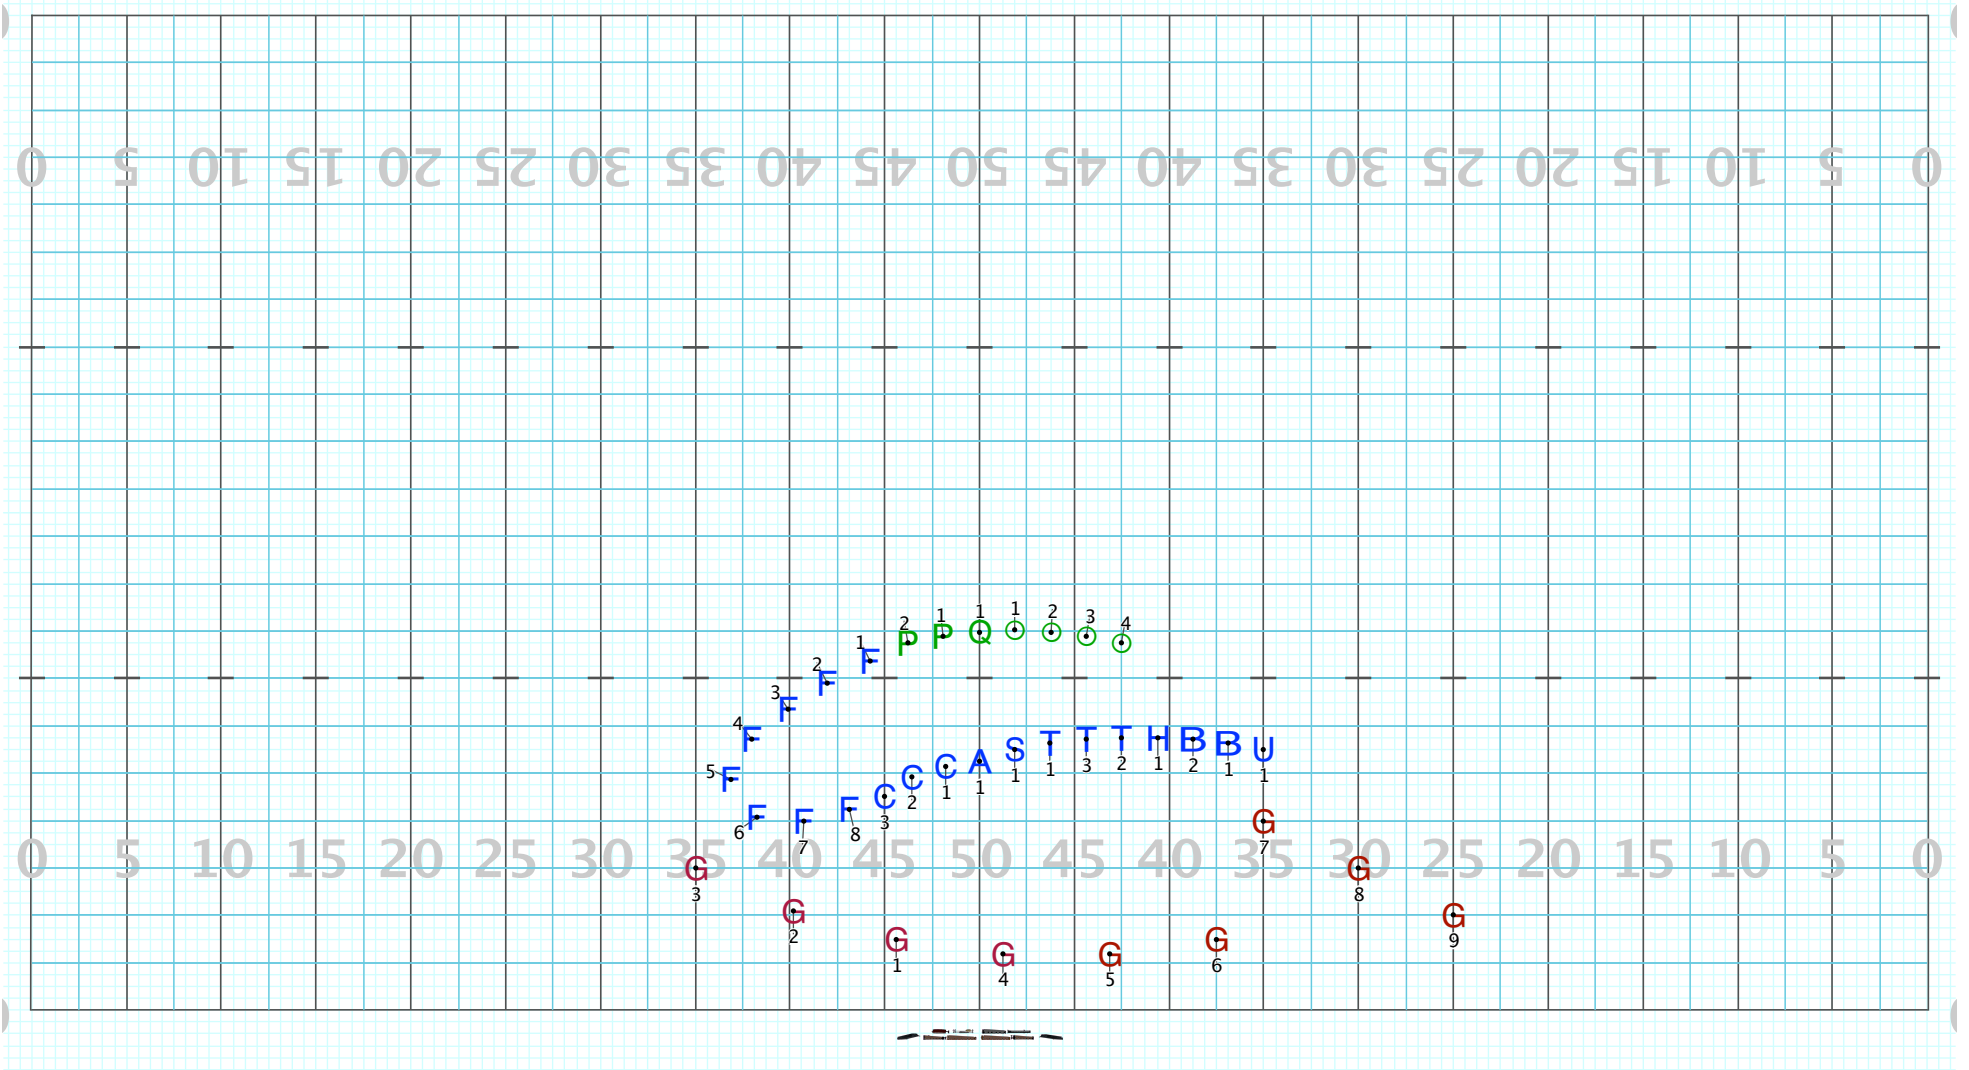

Duarte 23-1

Set #4 Counts: 16 Measures: 9-12

- Direct paths
- Guard 3 groups of dancers
- G1-3 end in ground to pick up EQ.

Duarte 23-1

Licensed to: SCOTT BILBRUCK
Created on Pyware 3D.

Director Viewpoint

Set #5 Counts: 16 Measures: 13-16

U,B,T1 move on 1

T2,3 H1,S1 leave on 5

Clar. and A1 leave on 9

G1-3 flags on ct. 1

G4-6 allow body to restage and end in ground in front of flags

Duarte 23-1

Licensed to: SCOTT BILBRUCK
Created on Pyware 3D.

Director Viewpoint

Set #6 Counts: 16 Measures: 17-20

C and A1 rotate line 1-8 then to here 9-16

Flutes FTL

G1-6 flags

G7-9 dance to here to pick up flags

Duarte 23-1

Director Viewpoint