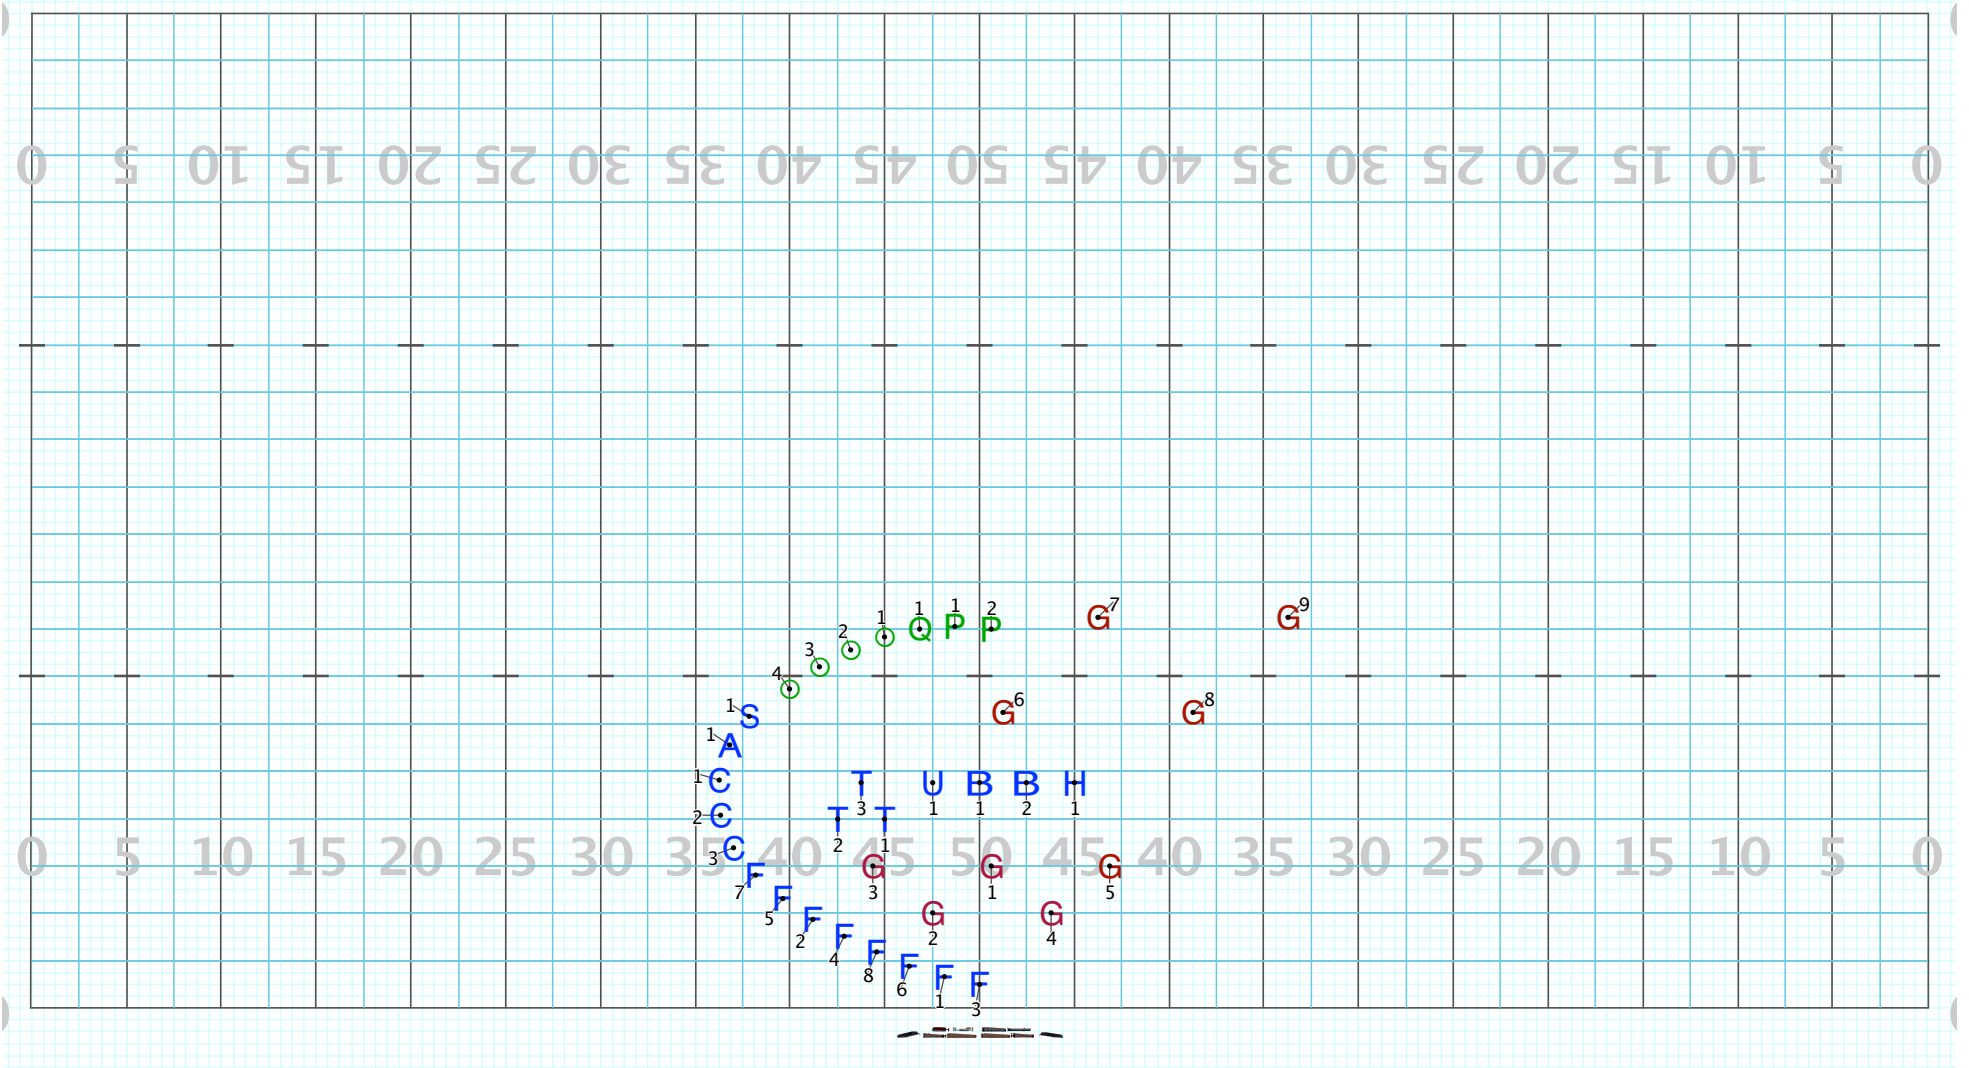

Duarte 23-1

Licensed to: SCOTT BILBRUCK
Created on Pyware 3D.

Director Viewpoint

Set #15 Counts: 16 Measures: 43-46

Trumpets hold
G1-5 let choreo shift them over
U,B,H 1/2 tempo
WWS and perc. direct paths