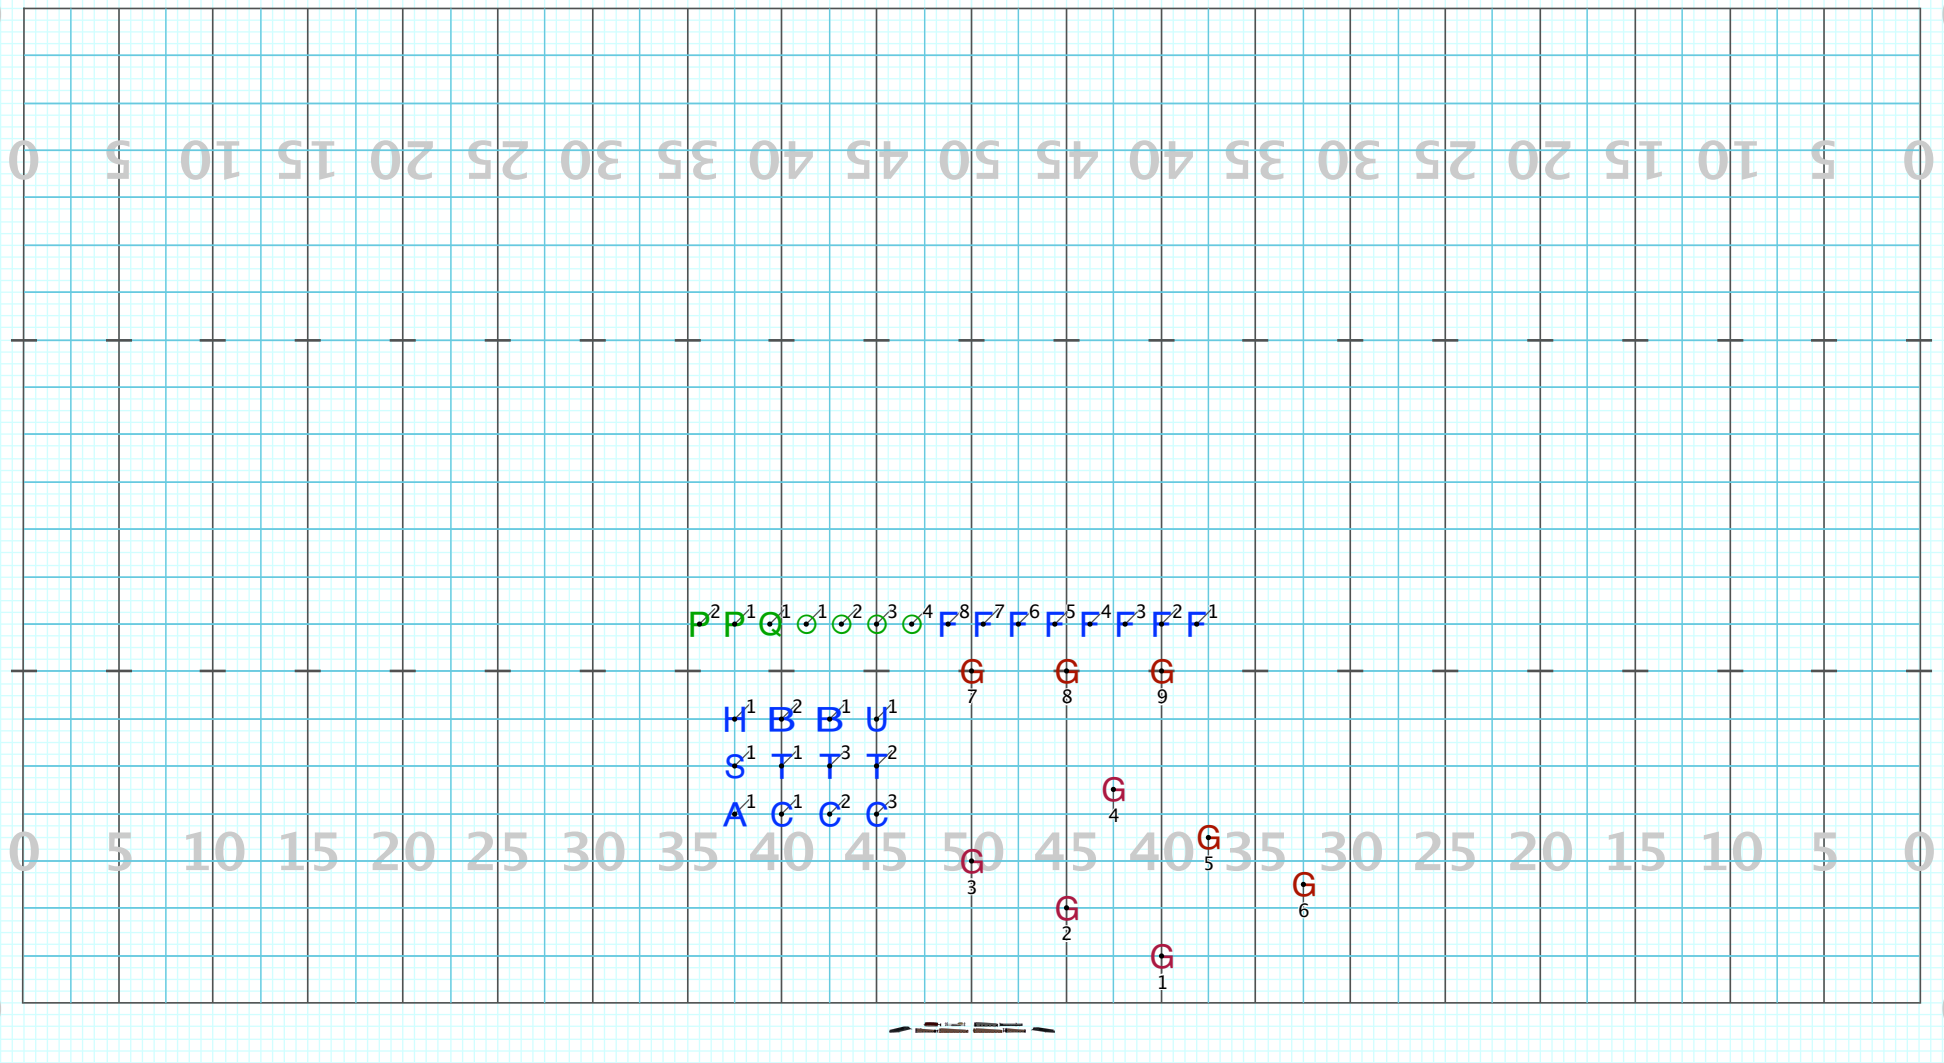

Duarte 23-1

Licensed to: SCOTT BILBRUCK
Created on Pyware 3D.

Director Viewpoint

Set #3 Counts: 16 Measures: 5-8

G 1-3 and 4-6 separate dance parts
Flutes leave every 2cts. starting with F8
Rest of winds and perc. direct paths

Duarte 23-1

Set #4 Counts: 16 Measures: 9-12

- Direct paths
- Guard 3 groups of dancers
- G1-3 end in ground to pick up EQ.

Duarte 23-1

Licensed to: SCOTT BILBRUCK
Created on Pyware 3D.

Director Viewpoint

Set #5 Counts: 16 Measures: 13-16

Director Viewpoint

Set #6 Counts: 16 Measures: 17-20

C and A1 rotate line 1-8 then to here 9-16

Flutes FTL

G1-6 flags

G7-9 dance to here to pick up flags

Duarte 23-1

Director Viewpoint