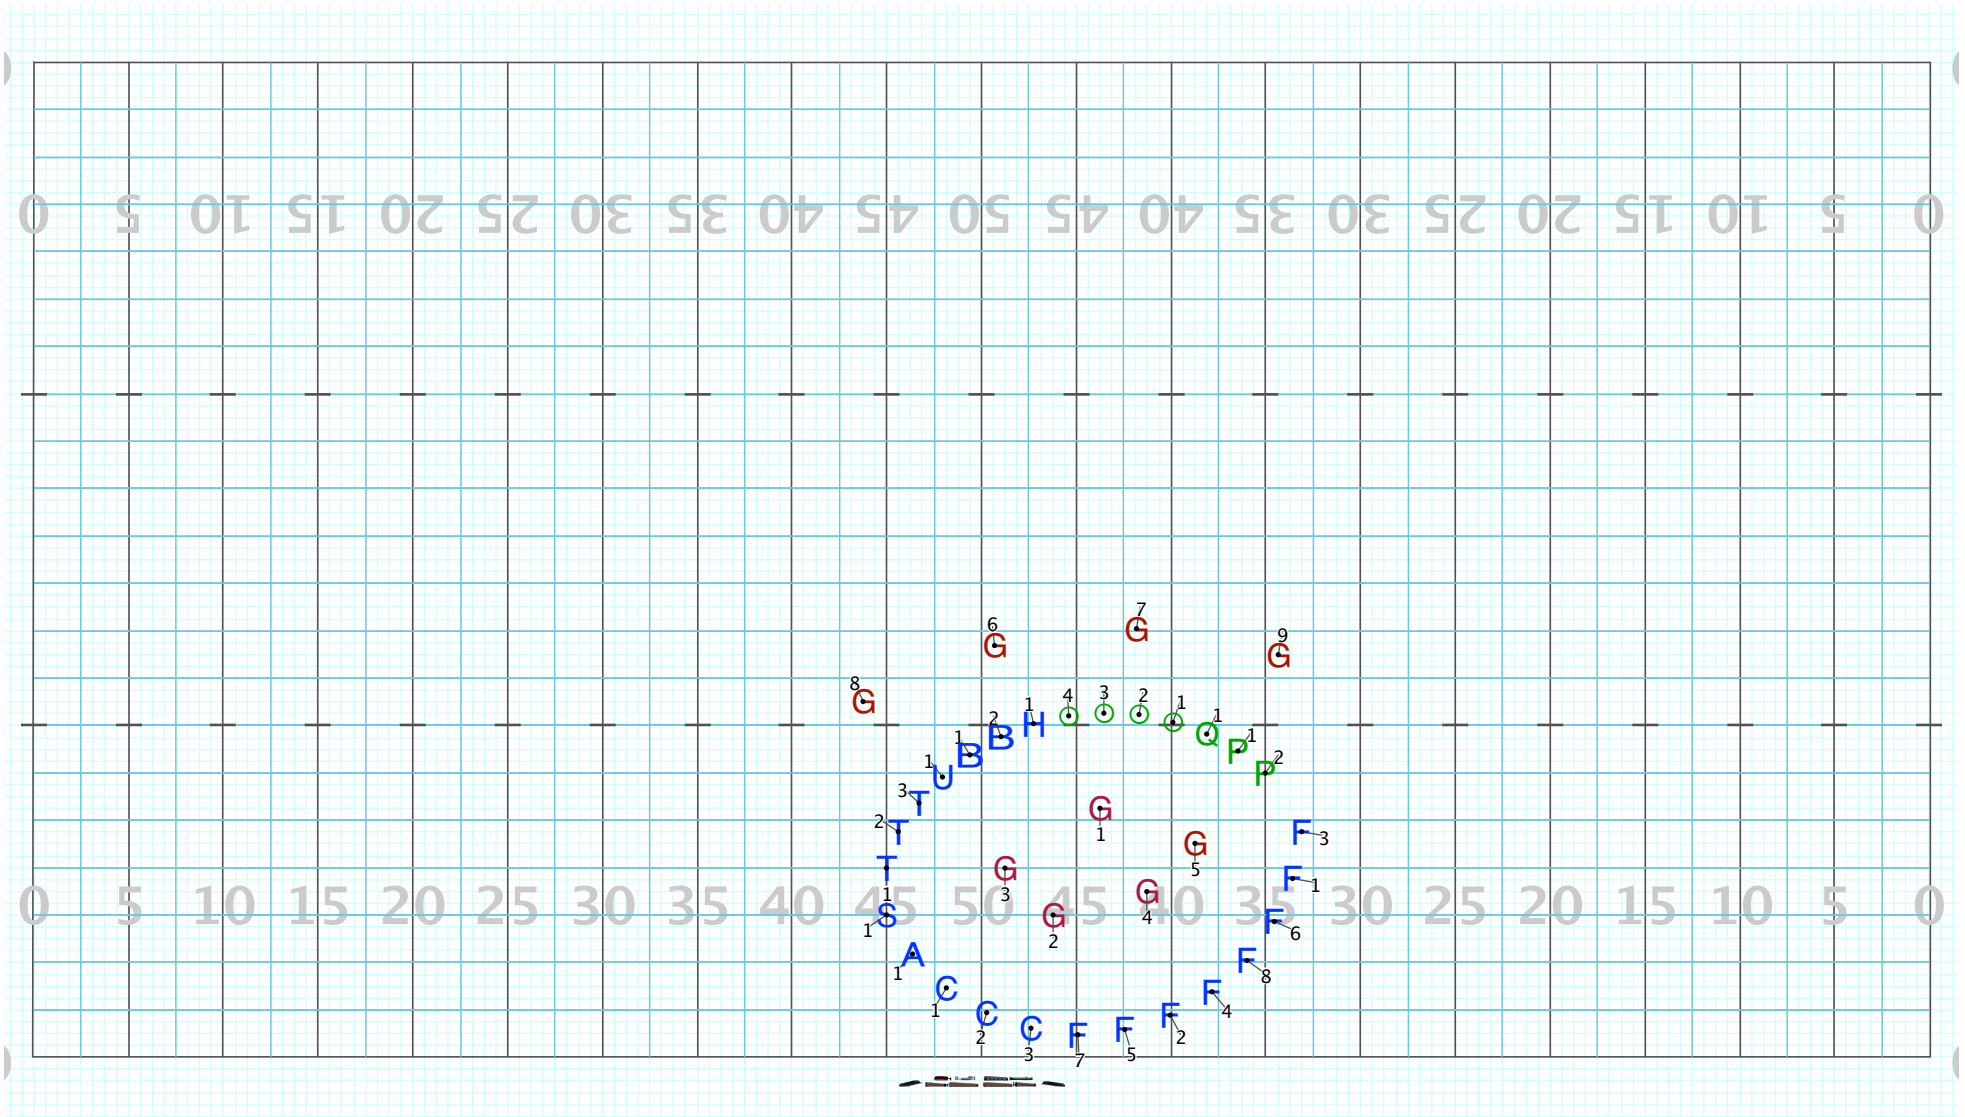

Duarte 23-1

Director Viewpoint

Set #18 Counts: 16 Measures: 55-58

T1 hold

Direct paths for the rest