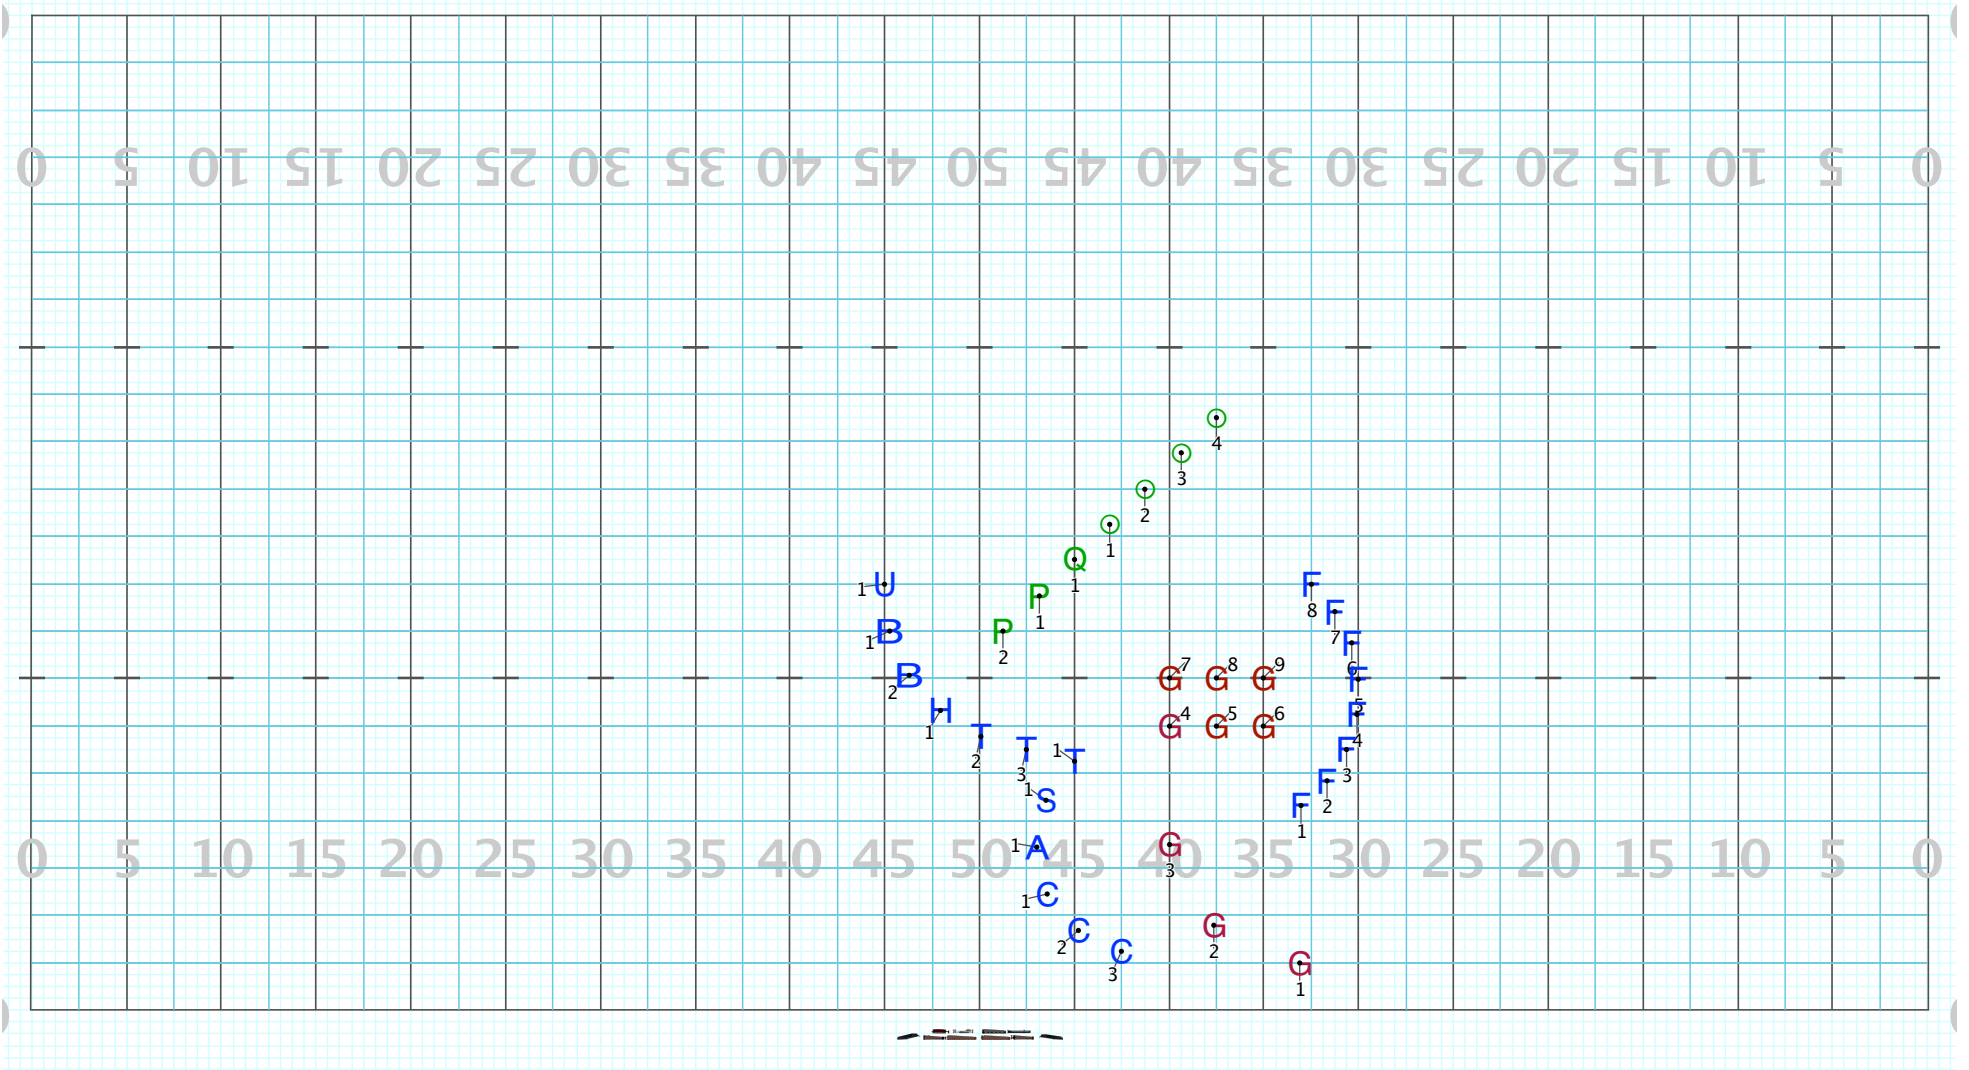

Duarte 23-1

Licensed to: SCOTT BILBRUCK
Created on Pyware 3D.

- Instrumentation
- F- Flutes
 - C- Clarinets
 - A- Alto
 - S- Tenor sax
 - H- Horn
 - T- Trumpets
 - B- Baritones/Trombones
 - U- Tuba
 - P- Snare
 - @- Basses
 - G- Guard

Duarte HS 2023
Movement 1

Set #1 Counts: 0 Measures:

Duarte 23-1

Licensed to: SCOTT BILBRUCK
Created on Pyware 3D.

Director Viewpoint

Set #2 Counts: 16 Measures: 1-4

G 1-3 move every 4 cts.

Perc. and winds that move leave every 2cts. starting with C3, U1, And P2- Face direct of travel

Duarte 23-1

Licensed to: SCOTT BILBRUCK
Created on Pyware 3D.

Director Viewpoint

Set #3 Counts: 16 Measures: 5-8

G 1-3 and 4-6 separate dance parts
Flutes leave every 2cts. starting with F8
Rest of winds and perc. direct paths

Duarte 23-1

Set #4 Counts: 16 Measures: 9-12

- Direct paths
- Guard 3 groups of dancers
- G1-3 end in ground to pick up EQ.

Duarte 23-1

Licensed to: SCOTT BILBRUCK
Created on Pyware 3D.

Director Viewpoint

Set #5 Counts: 16 Measures: 13-16