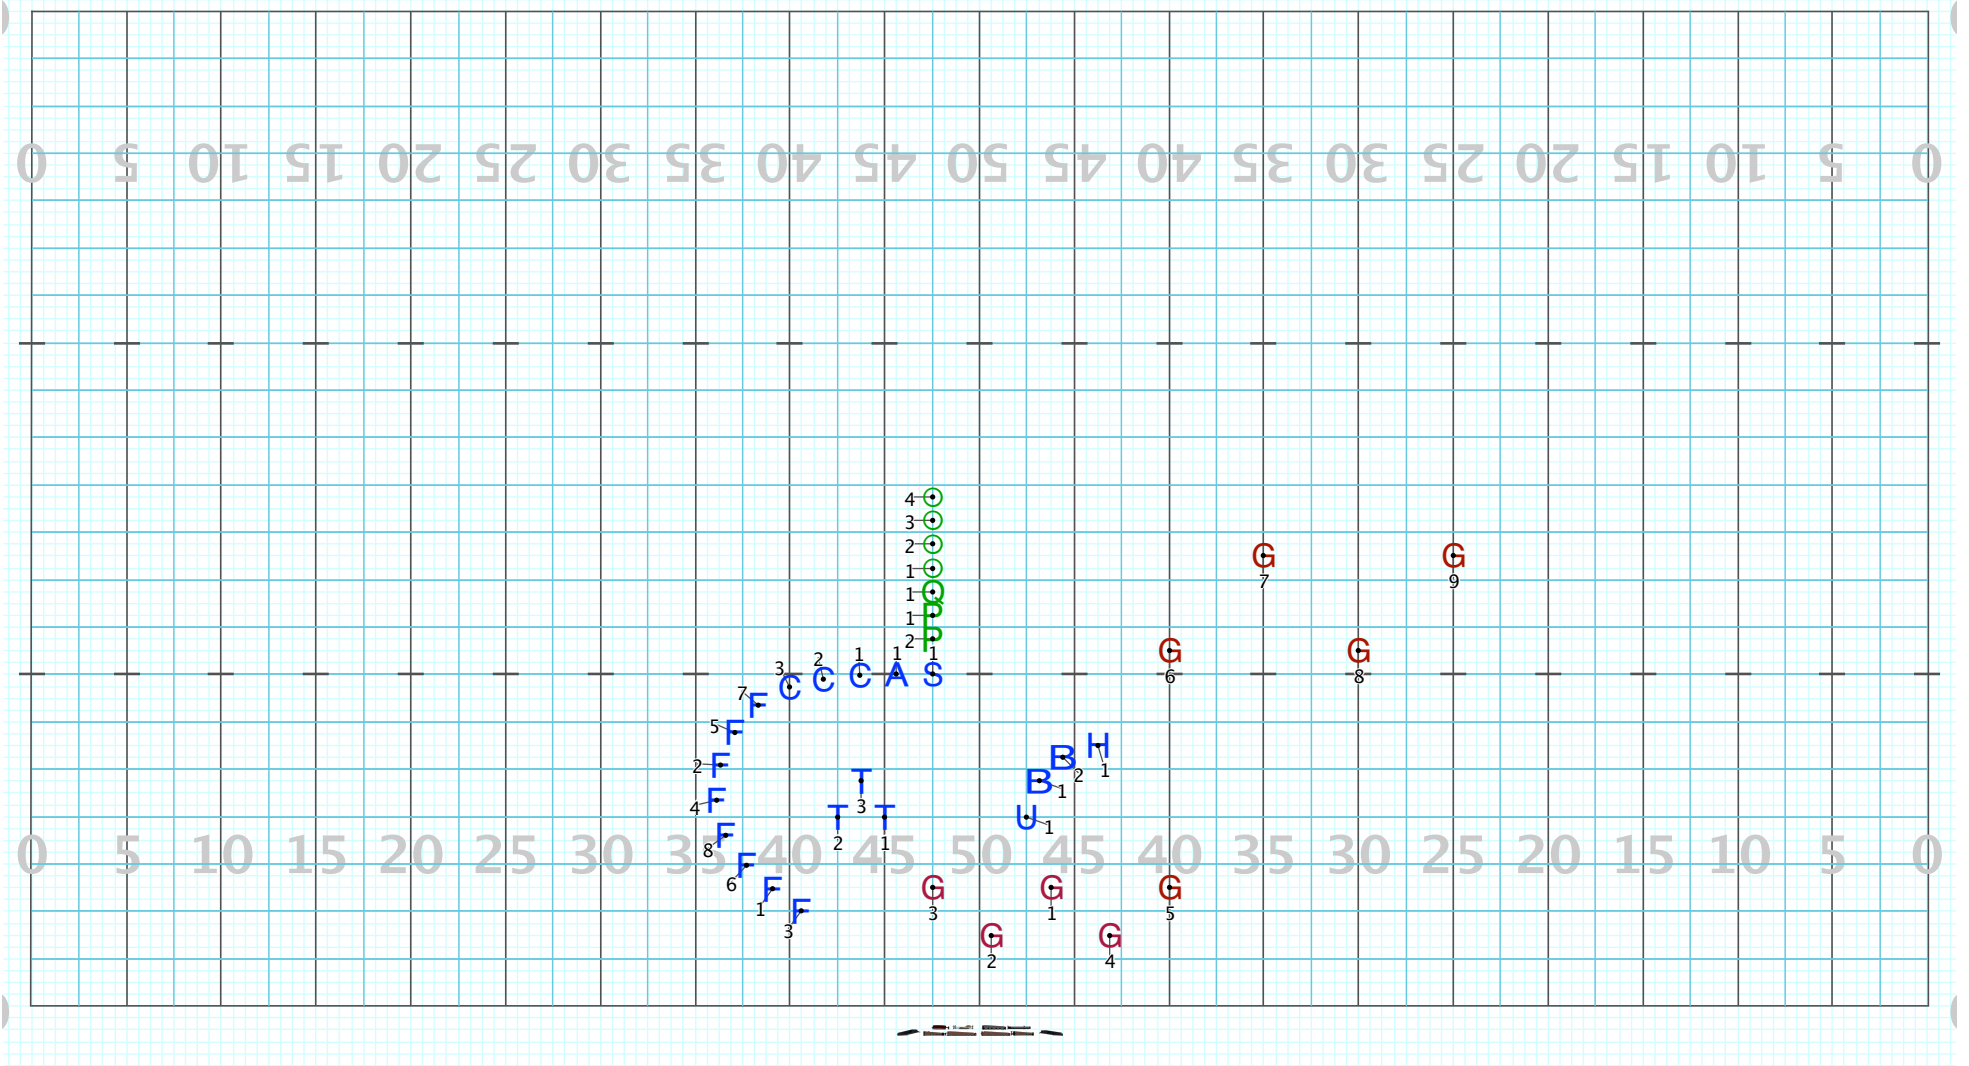

Set #11 Counts: 8 Measures: 33-34

Direct paths

Set #12 Counts: 8 Measures: 35-36

Direct paths

Duarte 23-1

Licensed to: SCOTT BILBRUCK
Created on Pyware 3D.

Set #13 Counts: 8 Measures: 37-38

All Hold