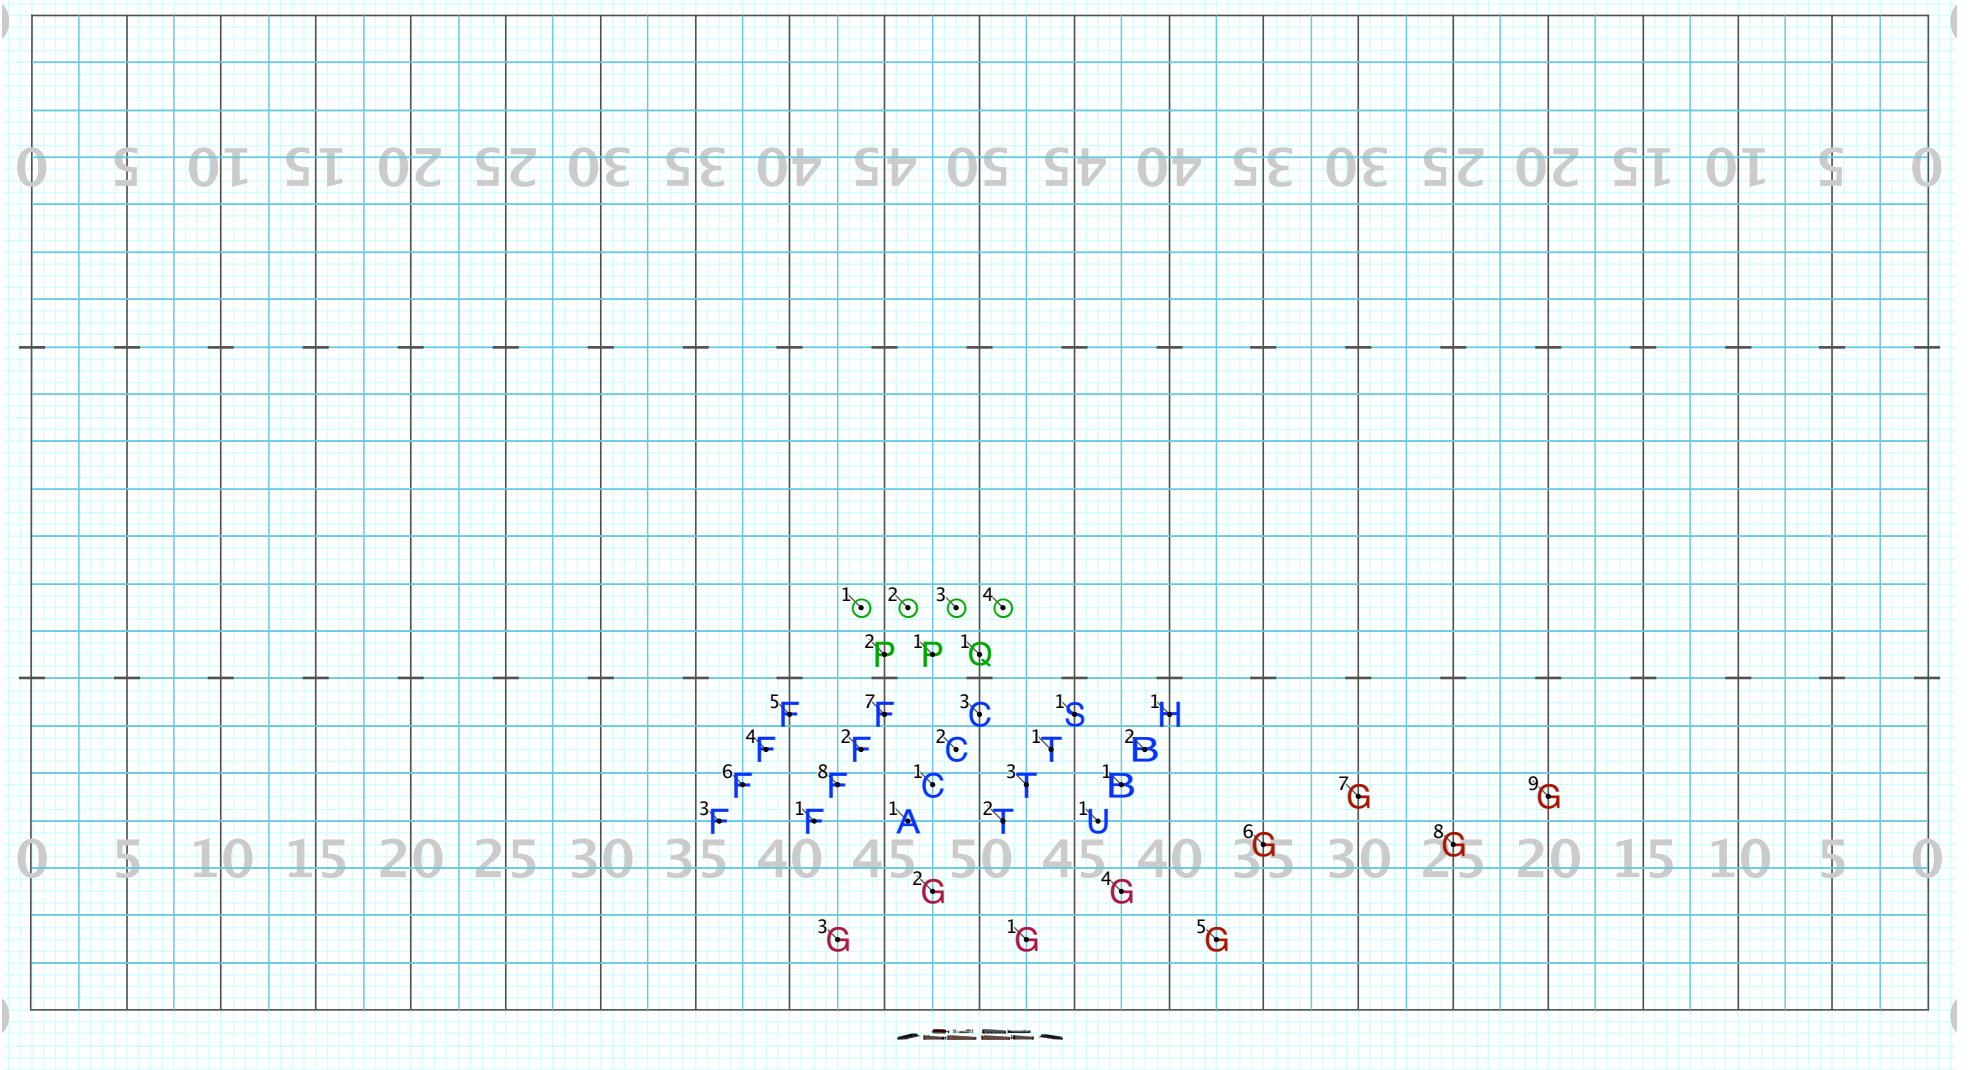

Set #9 Counts: 8 Measures: 29-30

Direct paths

Duarte 23-1

Licensed to: SCOTT BILBRUCK
Created on Pyware 3D.

Set #10 Counts: 8 Measures: 31-32

Direct paths

Duarte 23-1

Licensed to: SCOTT BILBRUCK
Created on Pyware 3D.