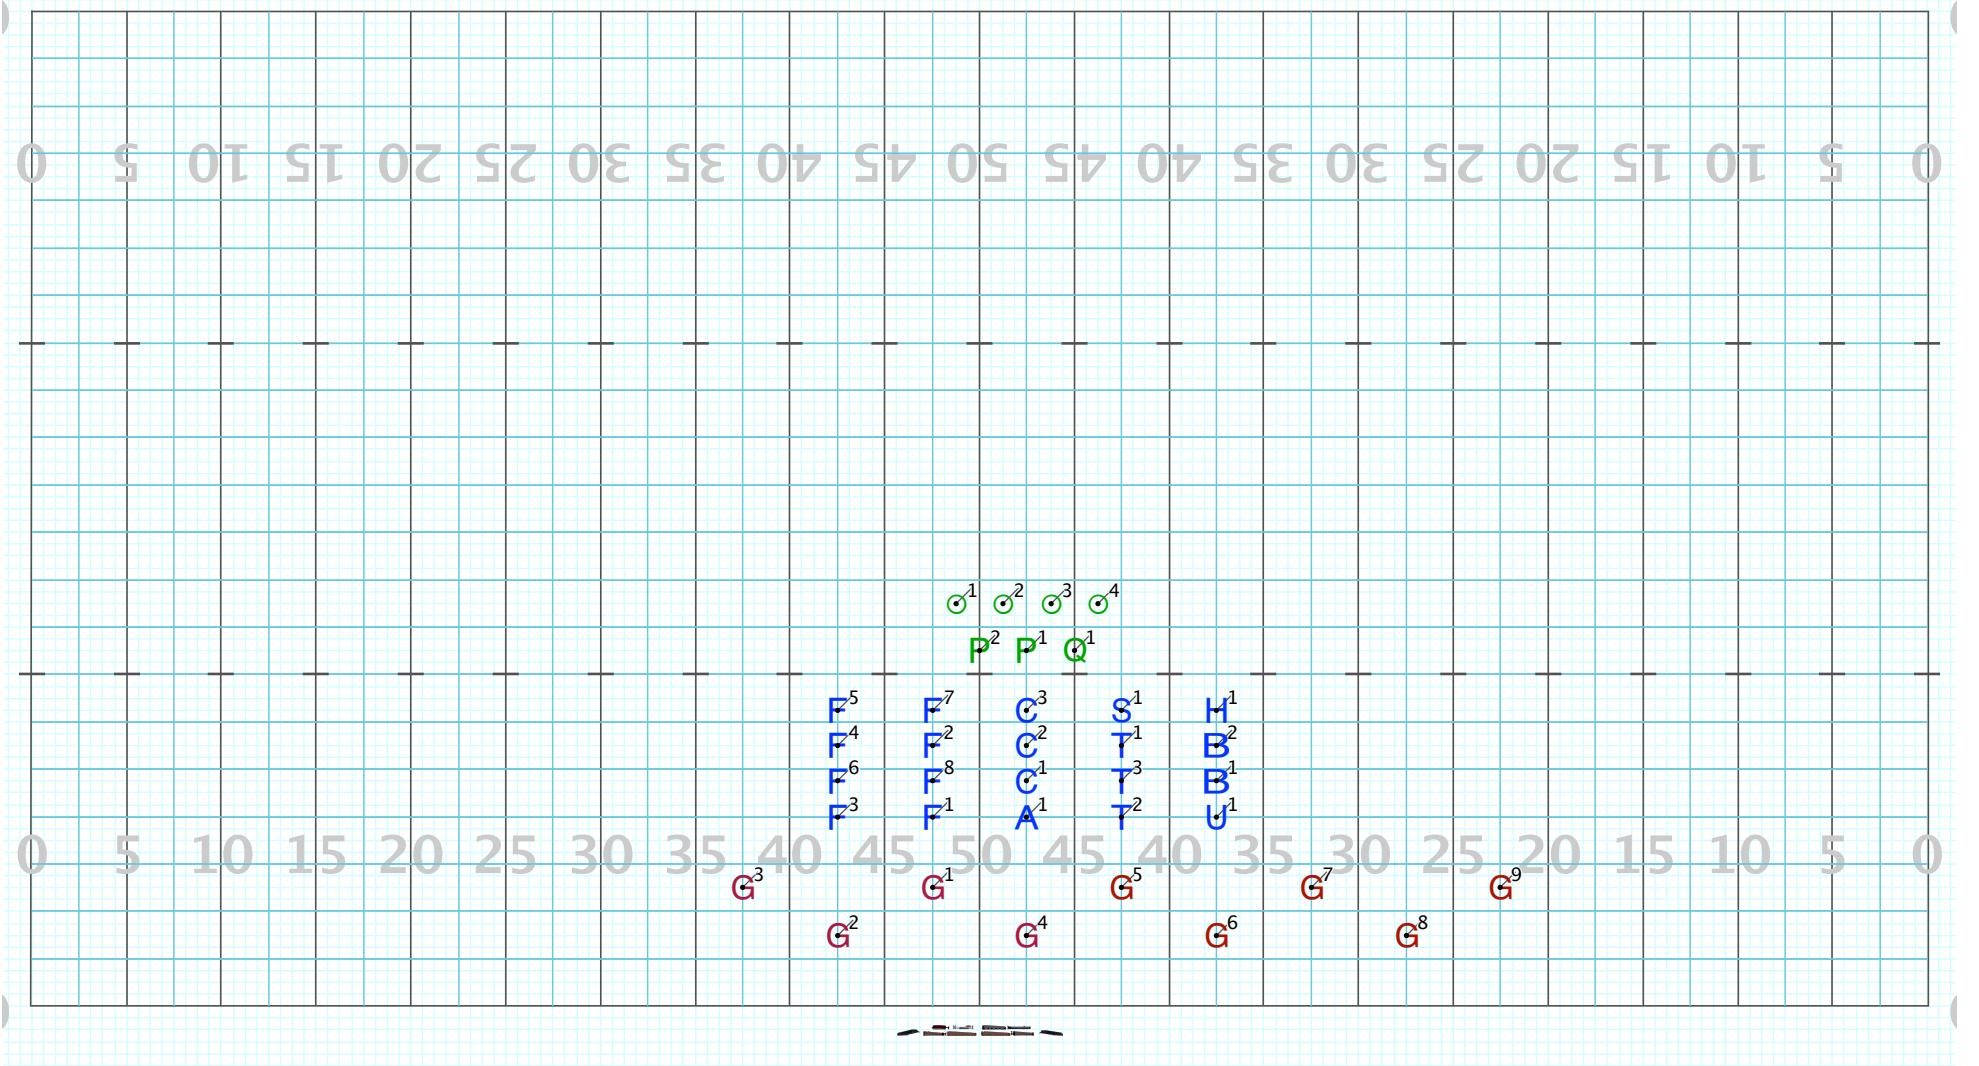

Duarte 23-1

Licensed to: SCOTT BILBRUCK
Created on Pyware 3D.

Set #10 Counts: 8 Measures: 31-32

Direct paths