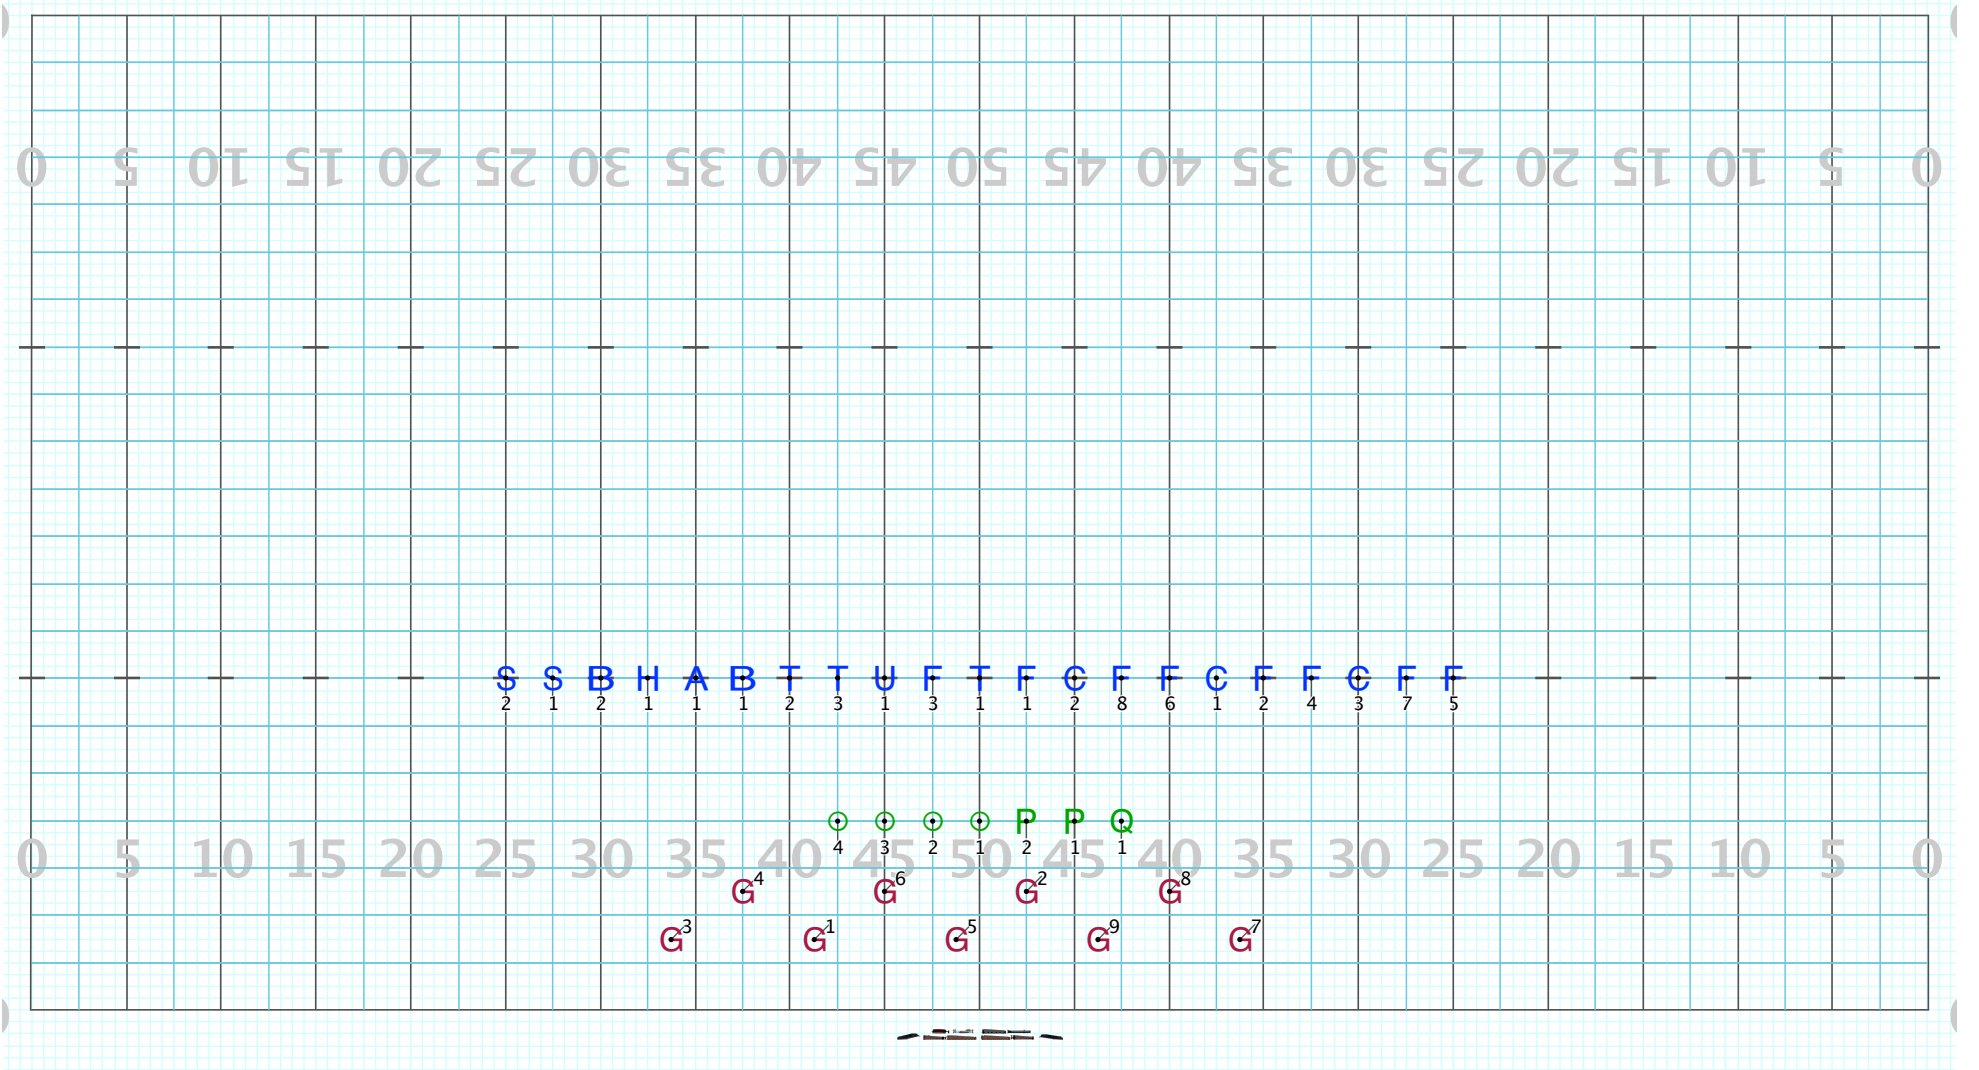

Director Viewpoint

Set #1 Counts: 0 Measures:

Set #2 Counts: 16 Measures: 1-4

direct paths

Set #3 Counts: 16 Measures: 5-8

Direct paths

Director Viewpoint

Set #4 Counts: 16 Measures: 9-12

Direct Paths

Set #5 Counts: 18 Measures: 13-15

All Hold 6, Restage 12

Director Viewpoint

Set #6 Counts: 12 Measures: 16-17

Hold

Band ripple visual from outside in

Director Viewpoint

**Set #7 Counts: 12 Measures: 18-19**

Band ripple to here every 1 ct.

Perc. move 6. hold 6

Director Viewpoint

**Set #8 Counts: 12 Measures: 20-21**

Per c. move 6 to straight line then 6 to here

Band all 12

duarte 23-3

Licensed to: SCOTT BILBRUCK  
Created on Pyware 3D.

Director Viewpoint

**Set #9 Counts: 25 Measures: 22-25**

Winds move 12, hold 6

Basses- move 6, hold 19

Snares hold 6, move 6, hold 13