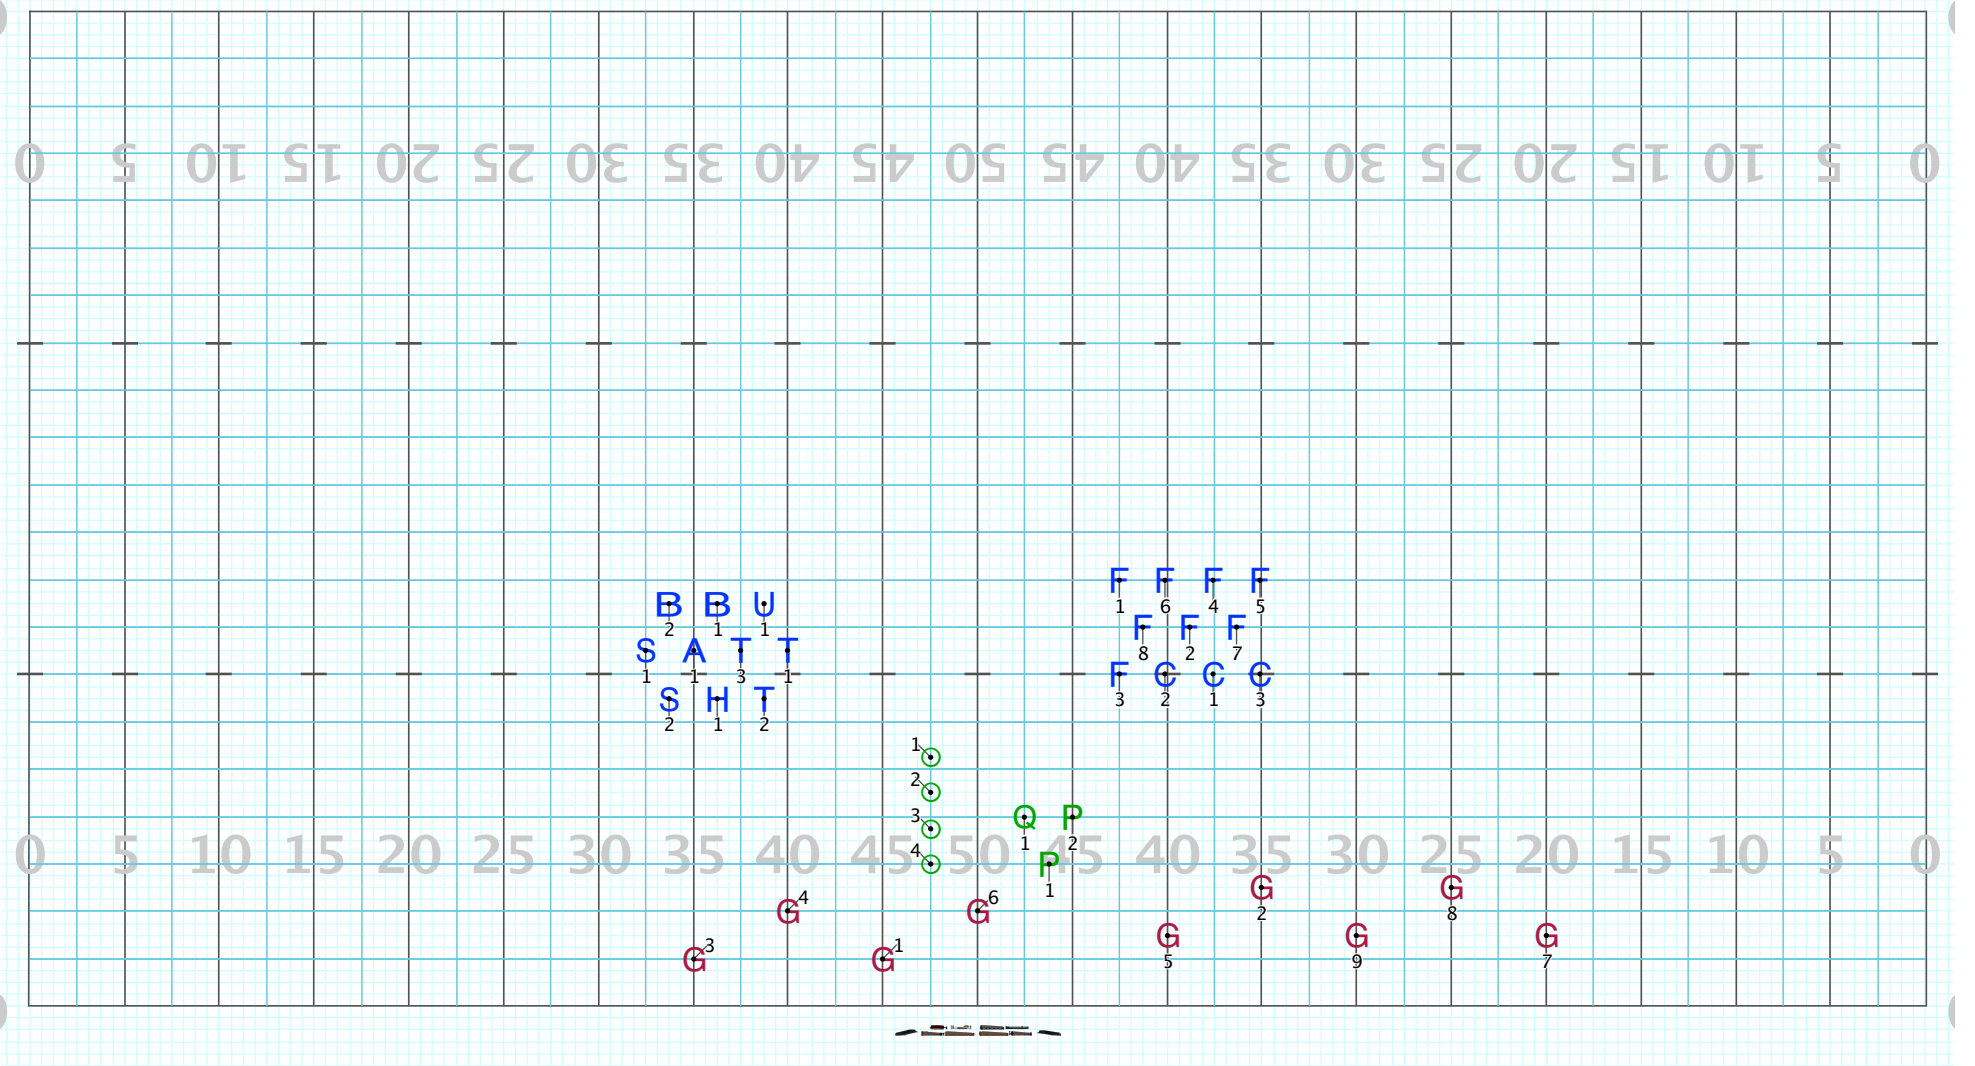

Director Viewpoint

Set #1 Counts: 0 Measures:

Set #2 Counts: 16 Measures: 1-4

direct paths

Set #3 Counts: 16 Measures: 5-8

Direct paths

Director Viewpoint

Set #4 Counts: 16 Measures: 9-12

Direct Paths

Set #5 Counts: 18 Measures: 13-15

All Hold 6, Restage 12

Director Viewpoint

Set #6 Counts: 12 Measures: 16-17

Hold

Band ripple visual from outside in

Director Viewpoint

**Set #7 Counts: 12 Measures: 18-19**

Band ripple to here every 1 ct.

Perc. move 6. hold 6

Director Viewpoint

**Set #8 Counts: 12 Measures: 20-21**

Per c. move 6 to straight line then 6 to here

Band all 12

duarte 23-3

Licensed to: SCOTT BILBRUCK  
Created on Pyware 3D.

Director Viewpoint

**Set #9 Counts: 25 Measures: 22-25**

Winds move 12, hold 6

Basses- move 6, hold 19

Snares hold 6, move 6, hold 13