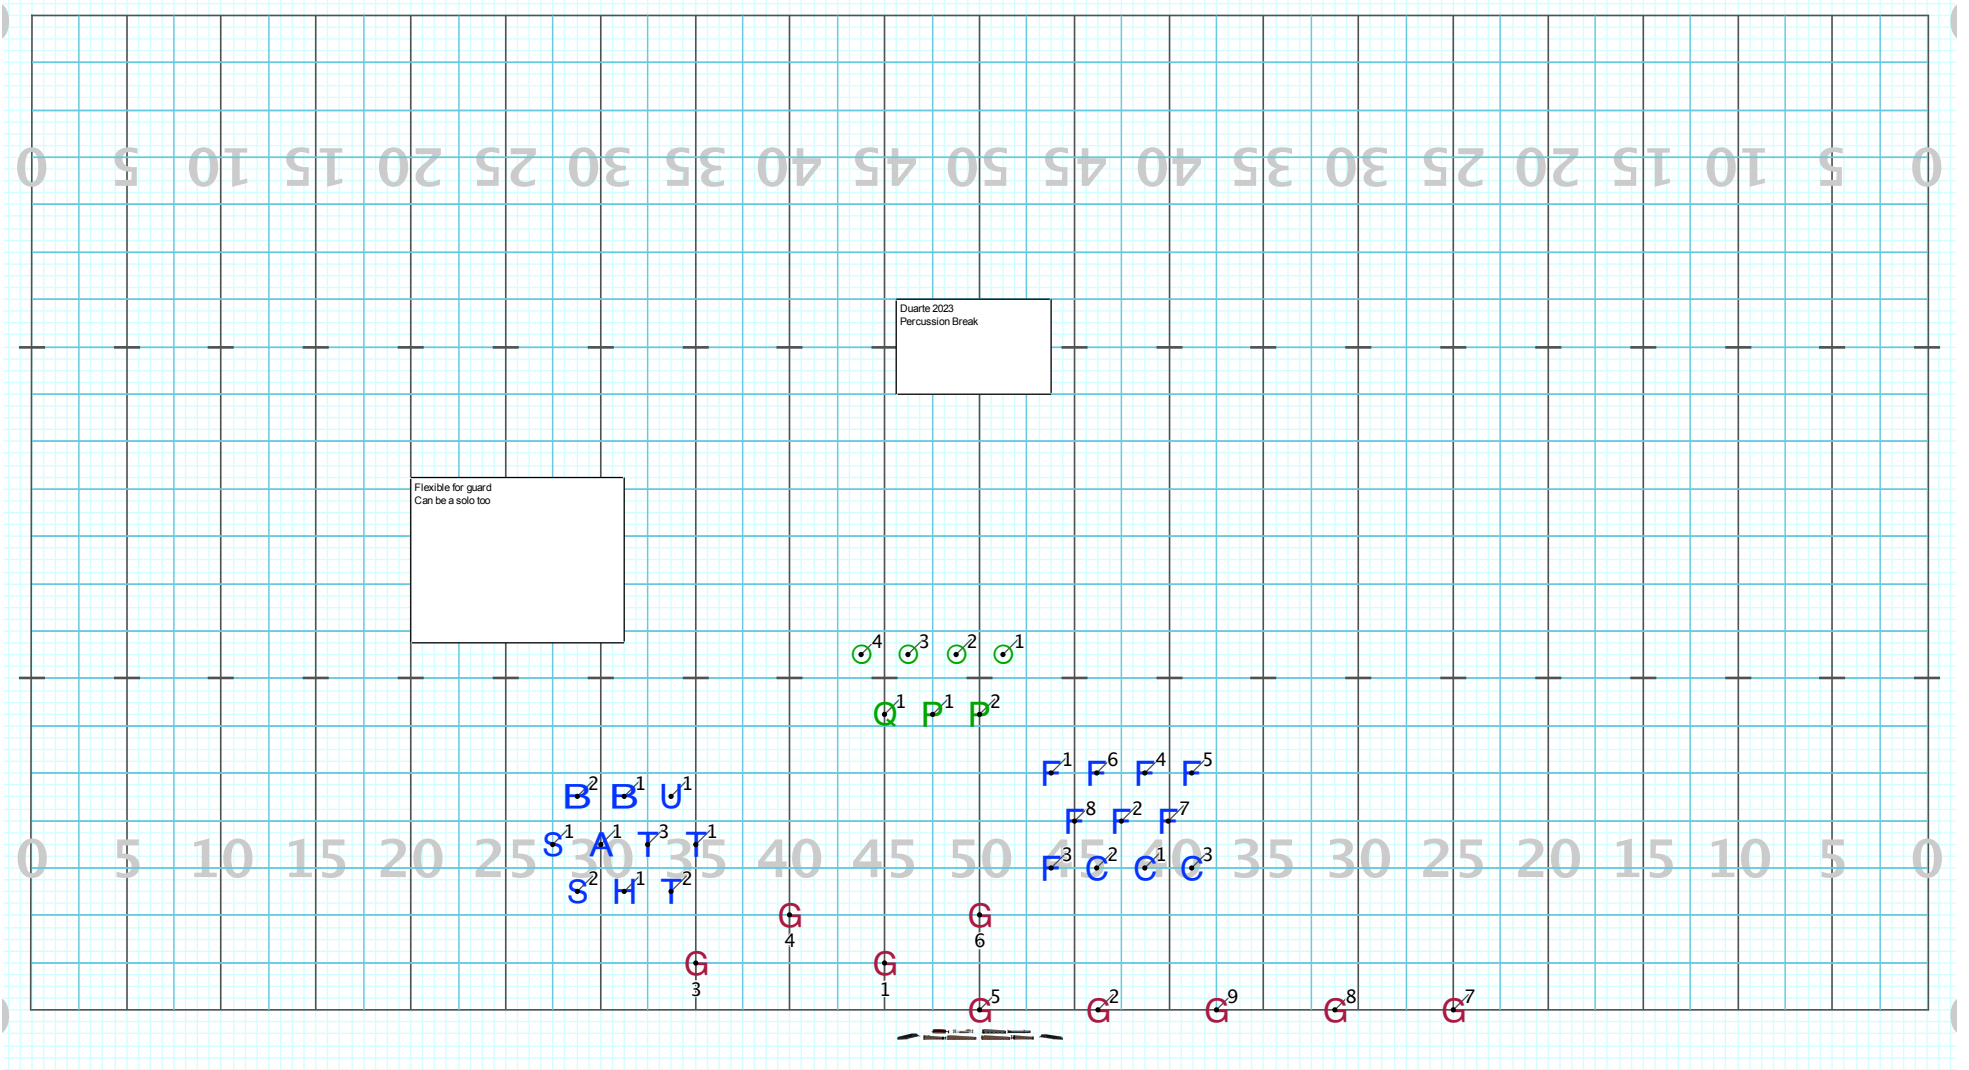

Director Viewpoint

Set #1 Counts: 0 Measures:

Set #2 Counts: 16 Measures: 1-4

direct paths

Set #3 Counts: 16 Measures: 5-8

Direct paths

Director Viewpoint

Set #4 Counts: 16 Measures: 9-12

Direct Paths

Set #5 Counts: 18 Measures: 13-15

All Hold 6, Restage 12

Director Viewpoint

Set #6 Counts: 12 Measures: 16-17

Hold

Band ripple visual from outside in

Director Viewpoint

**Set #7 Counts: 12 Measures: 18-19**

Band ripple to here every 1 ct.

Perc. move 6. hold 6

Director Viewpoint

**Set #8 Counts: 12 Measures: 20-21**

Per c. move 6 to straight line then 6 to here

Band all 12

duarte 23-3

Licensed to: SCOTT BILBRUCK  
Created on Pyware 3D.

Director Viewpoint

**Set #9 Counts: 25 Measures: 22-25**

Winds move 12, hold 6

Basses- move 6, hold 19

Snares hold 6, move 6, hold 13