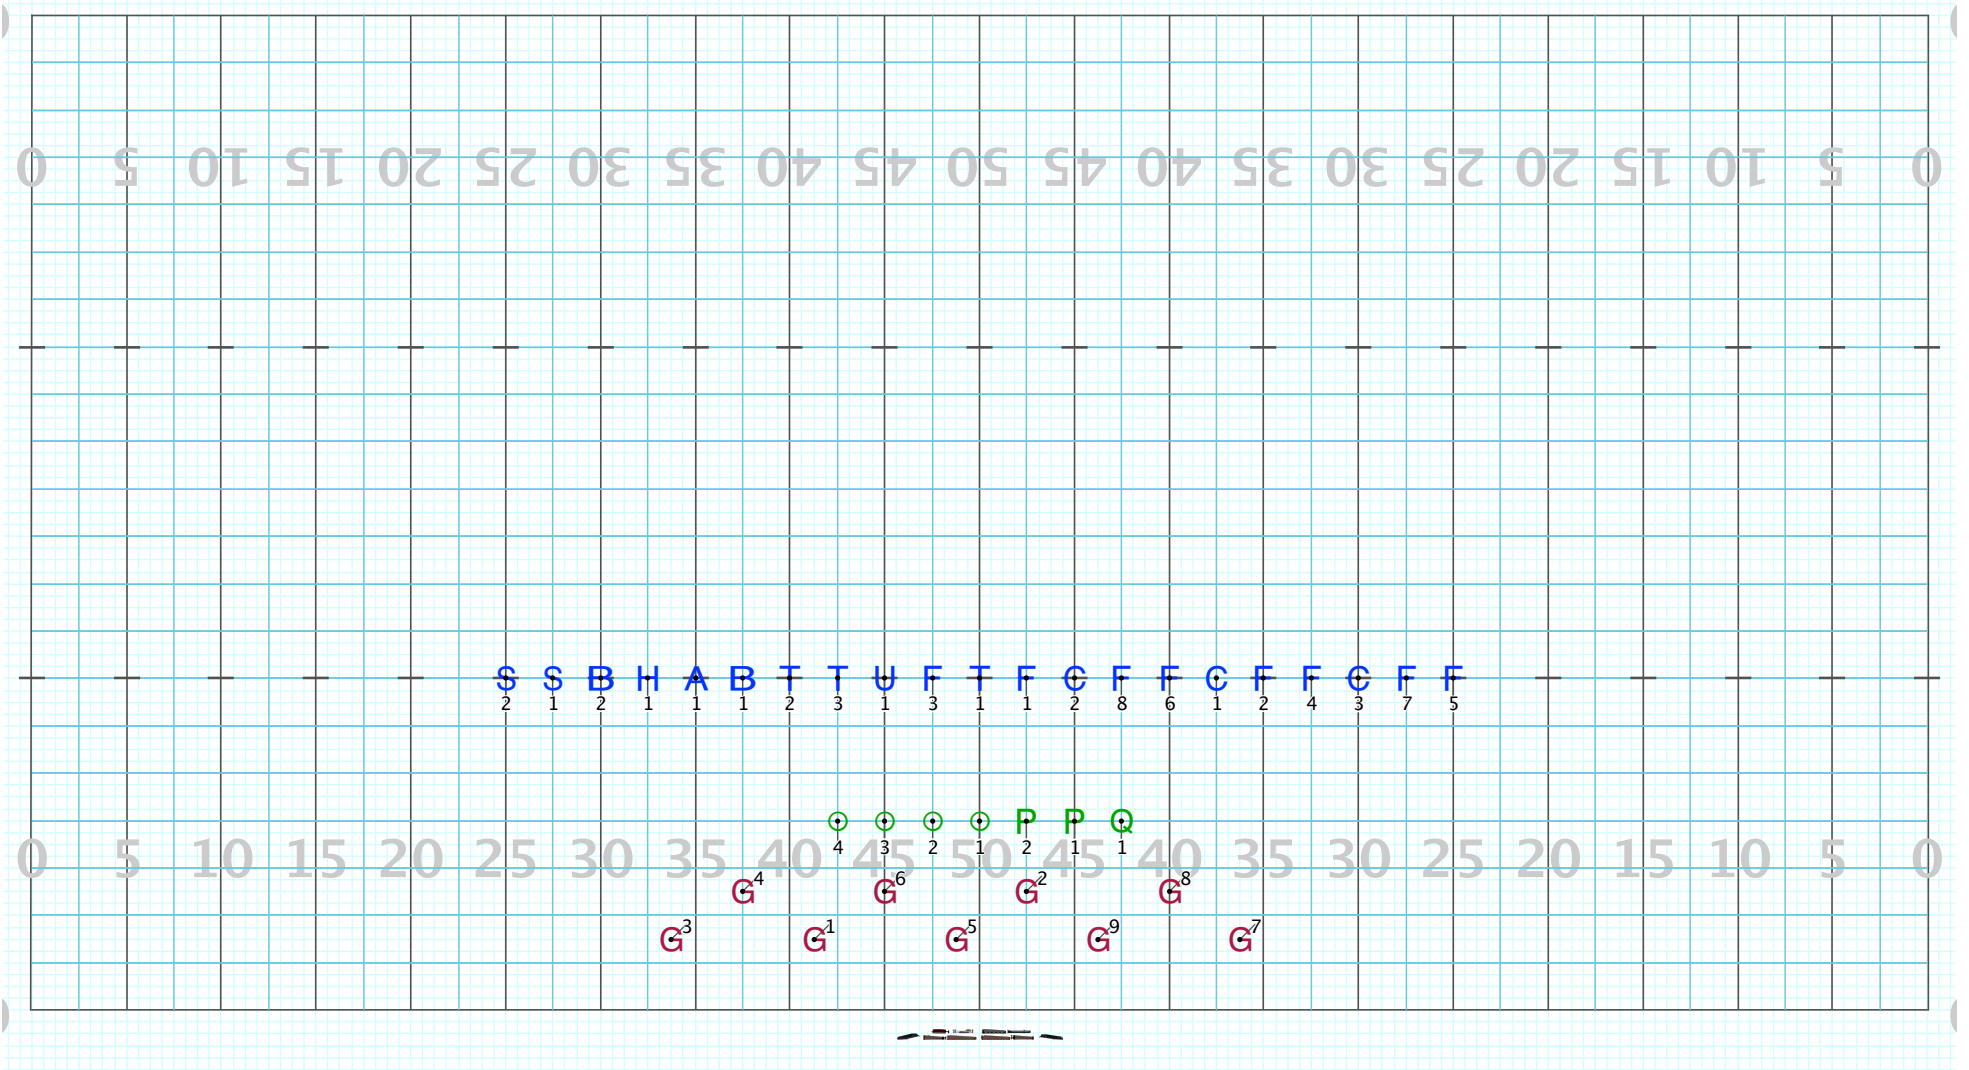

Director Viewpoint

Set #1 Counts: 0 Measures:

Set #2 Counts: 16 Measures: 1-4

direct paths

Set #3 Counts: 16 Measures: 5-8

Direct paths

Director Viewpoint

Set #4 Counts: 16 Measures: 9-12

Direct Paths

Set #5 Counts: 18 Measures: 13-15

All Hold 6, Restage 12

Director Viewpoint

Set #6 Counts: 12 Measures: 16-17

Hold

Band ripple visual from outside in

Director Viewpoint

**Set #7 Counts: 12 Measures: 18-19**

Band ripple to here every 1 ct.

Perc. move 6. hold 6

Director Viewpoint

**Set #8 Counts: 12 Measures: 20-21**

Per c. move 6 to straight line then 6 to here

Band all 12

duarte 23-3

Licensed to: SCOTT BILBRUCK  
Created on Pyware 3D.

Director Viewpoint

**Set #9 Counts: 25 Measures: 22-25**

Winds move 12, hold 6

Basses- move 6, hold 19

Snares hold 6, move 6, hold 13