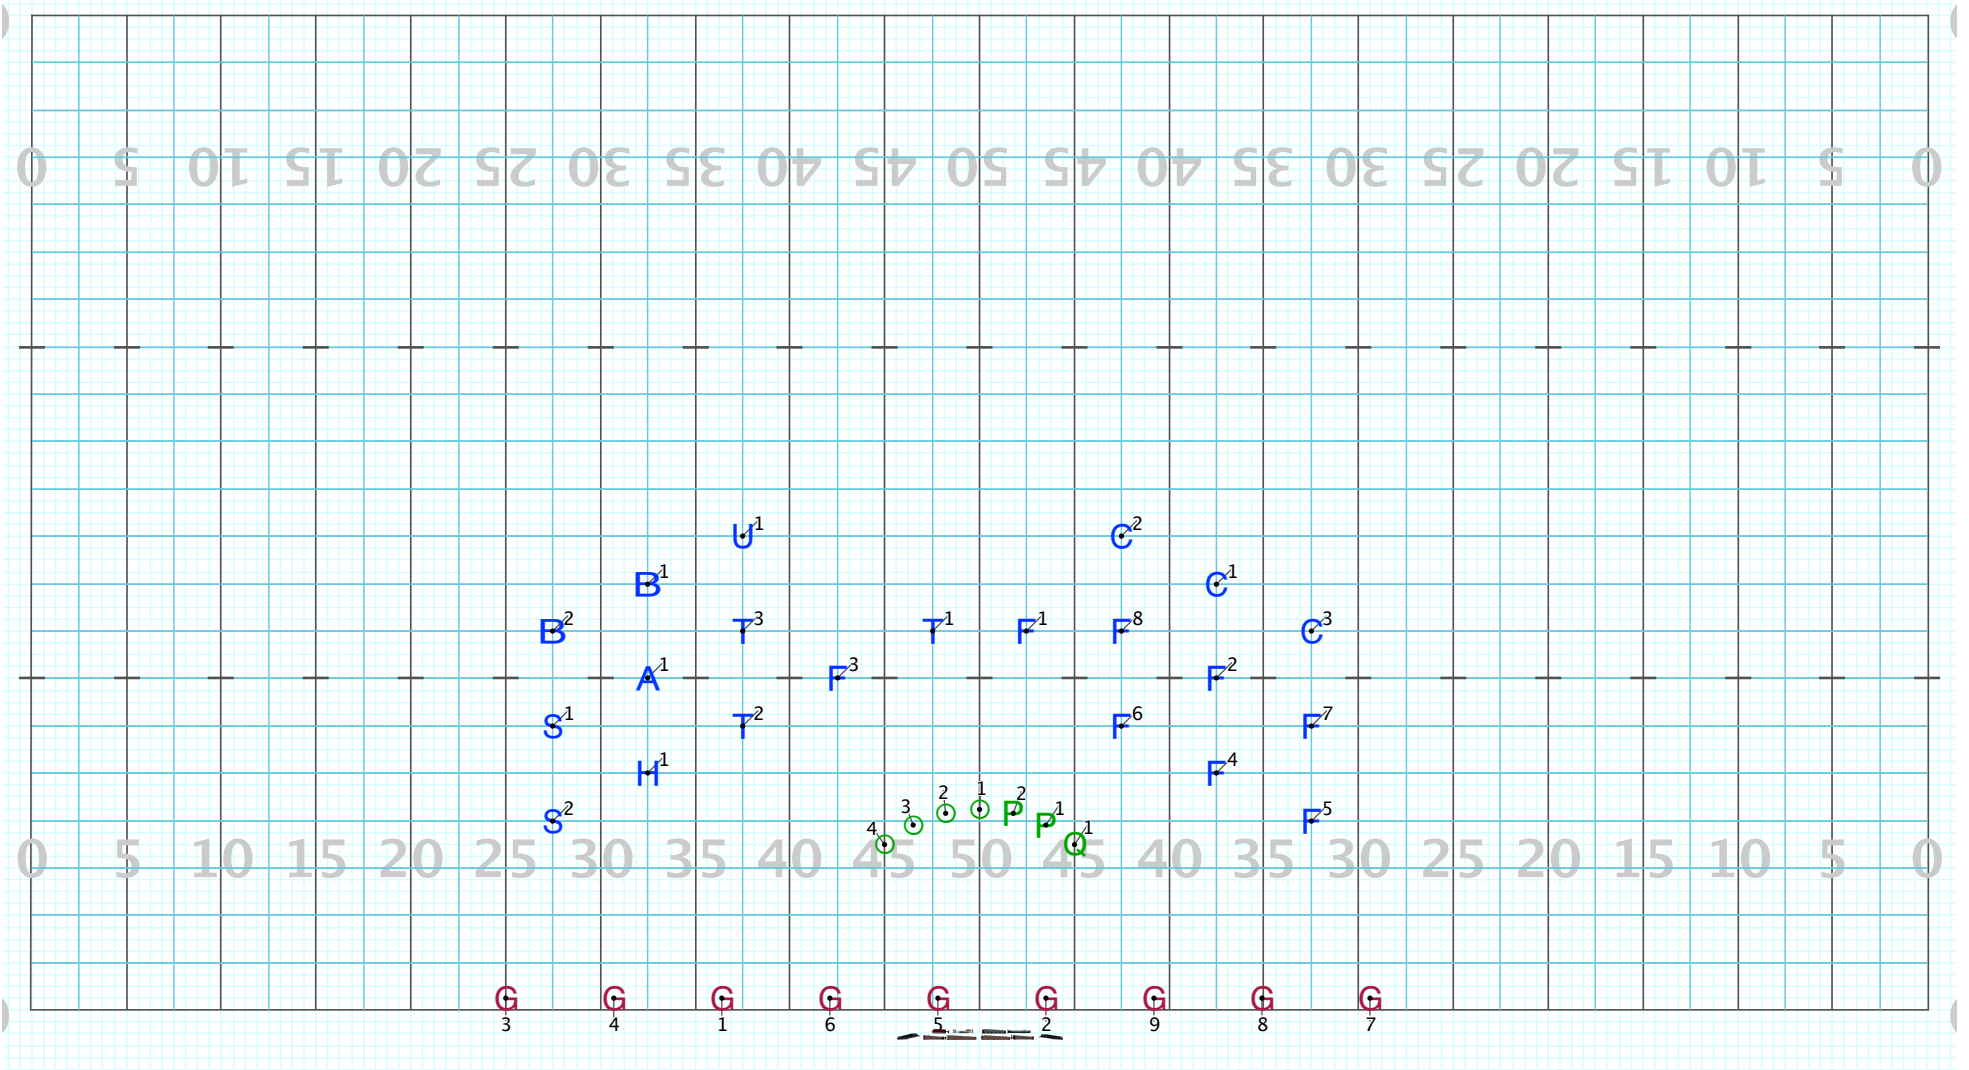

Director Viewpoint

Set #1 Counts: 0 Measures:

Set #2 Counts: 16 Measures: 1-4

direct paths

Set #3 Counts: 16 Measures: 5-8

Direct paths

Director Viewpoint

Set #4 Counts: 16 Measures: 9-12

Direct Paths

Set #5 Counts: 18 Measures: 13-15

All Hold 6, Restage 12

Director Viewpoint

Set #6 Counts: 12 Measures: 16-17

Hold

Band ripple visual from outside in

Director Viewpoint

**Set #7 Counts: 12 Measures: 18-19**

Band ripple to here every 1 ct.

Perc. move 6. hold 6

Director Viewpoint

**Set #8 Counts: 12 Measures: 20-21**

Per c. move 6 to straight line then 6 to here

Band all 12

duarte 23-3

Licensed to: SCOTT BILBRUCK  
Created on Pyware 3D.

Director Viewpoint

**Set #9 Counts: 25 Measures: 22-25**

Winds move 12, hold 6

Basses- move 6, hold 19

Snares hold 6, move 6, hold 13