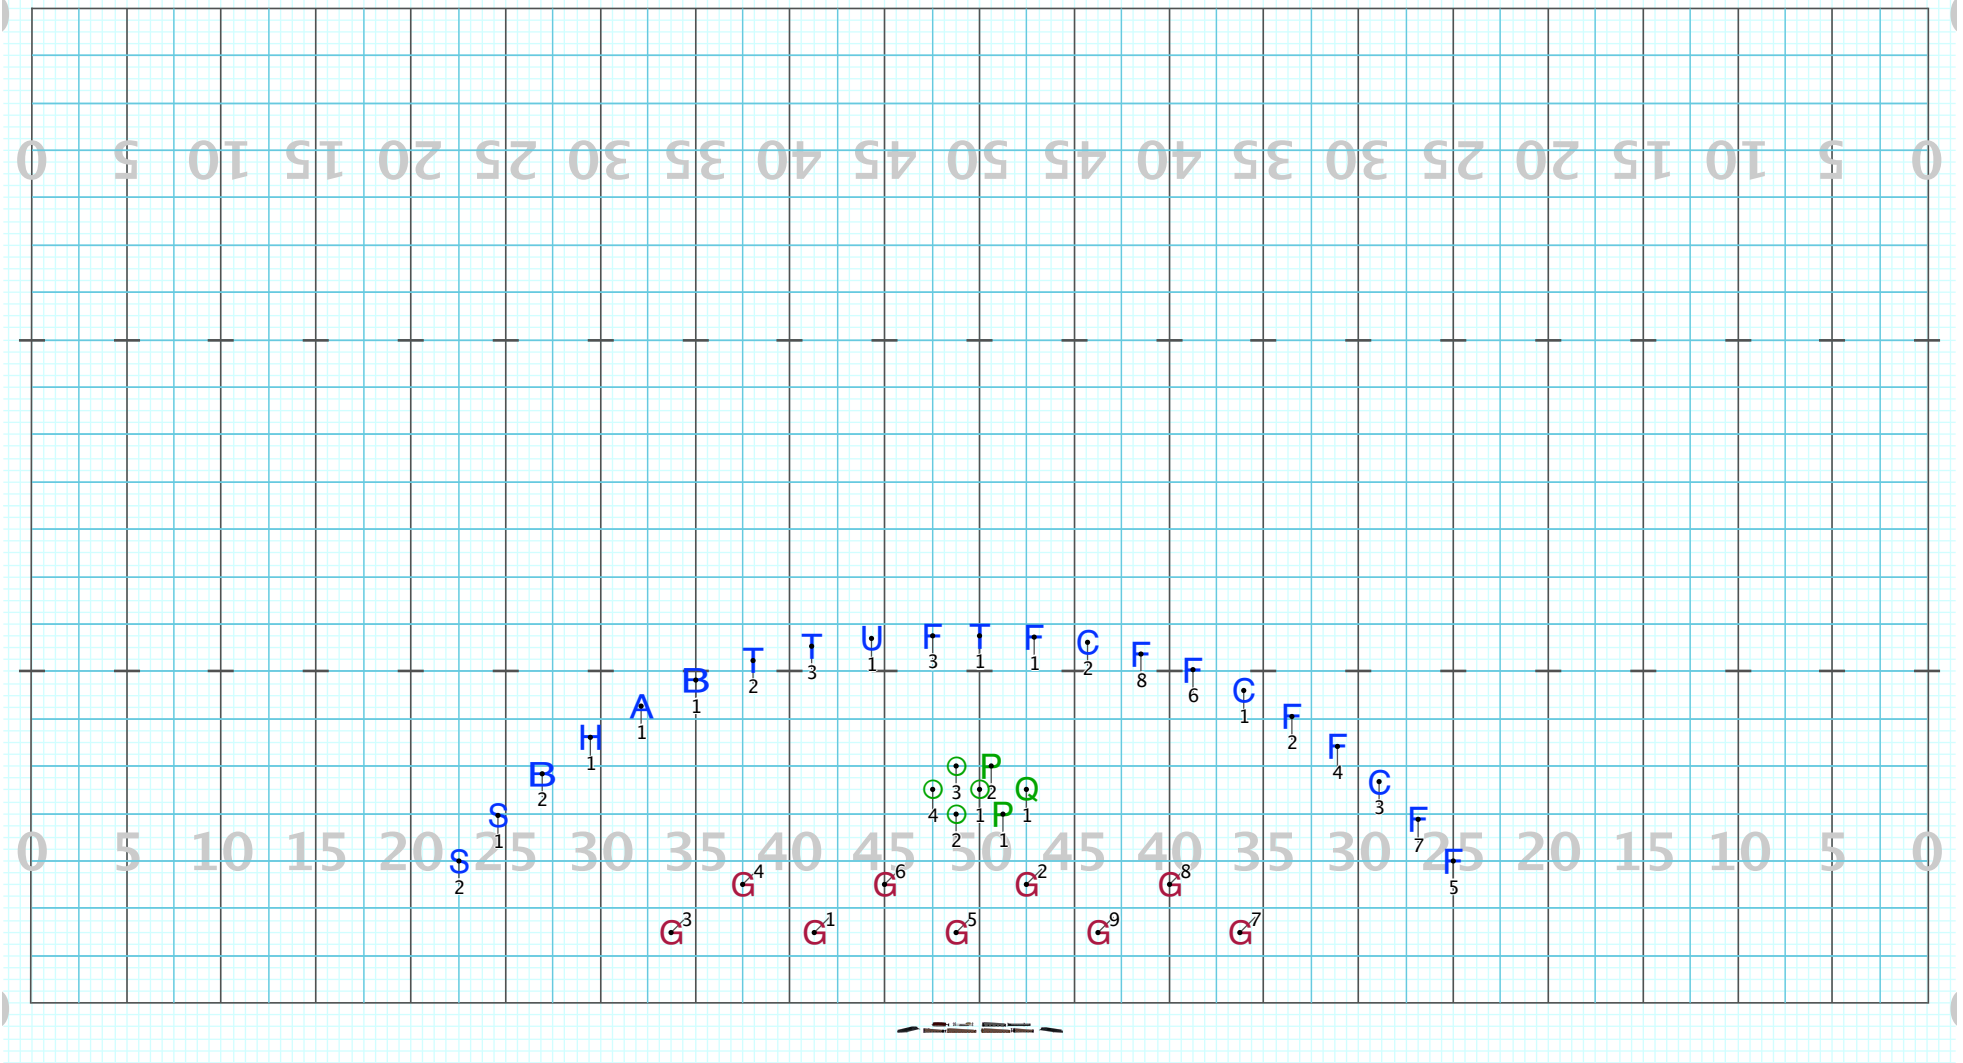

Director Viewpoint

Set #1 Counts: 0 Measures:

Set #2 Counts: 16 Measures: 1-4

direct paths

Set #3 Counts: 16 Measures: 5-8

Direct paths

Director Viewpoint

Set #4 Counts: 16 Measures: 9-12

Direct Paths

Set #5 Counts: 18 Measures: 13-15

All Hold 6, Restage 12

Director Viewpoint

Set #6 Counts: 12 Measures: 16-17

Hold

Band ripple visual from outside in

Director Viewpoint

**Set #7 Counts: 12 Measures: 18-19**

Band ripple to here every 1 ct.

Perc. move 6. hold 6

Director Viewpoint

**Set #8 Counts: 12 Measures: 20-21**

Per c. move 6 to straight line then 6 to here

Band all 12

duarte 23-3

Licensed to: SCOTT BILBRUCK  
Created on Pyware 3D.

Director Viewpoint

**Set #9 Counts: 25 Measures: 22-25**

Winds move 12, hold 6

Basses- move 6, hold 19

Snares hold 6, move 6, hold 13