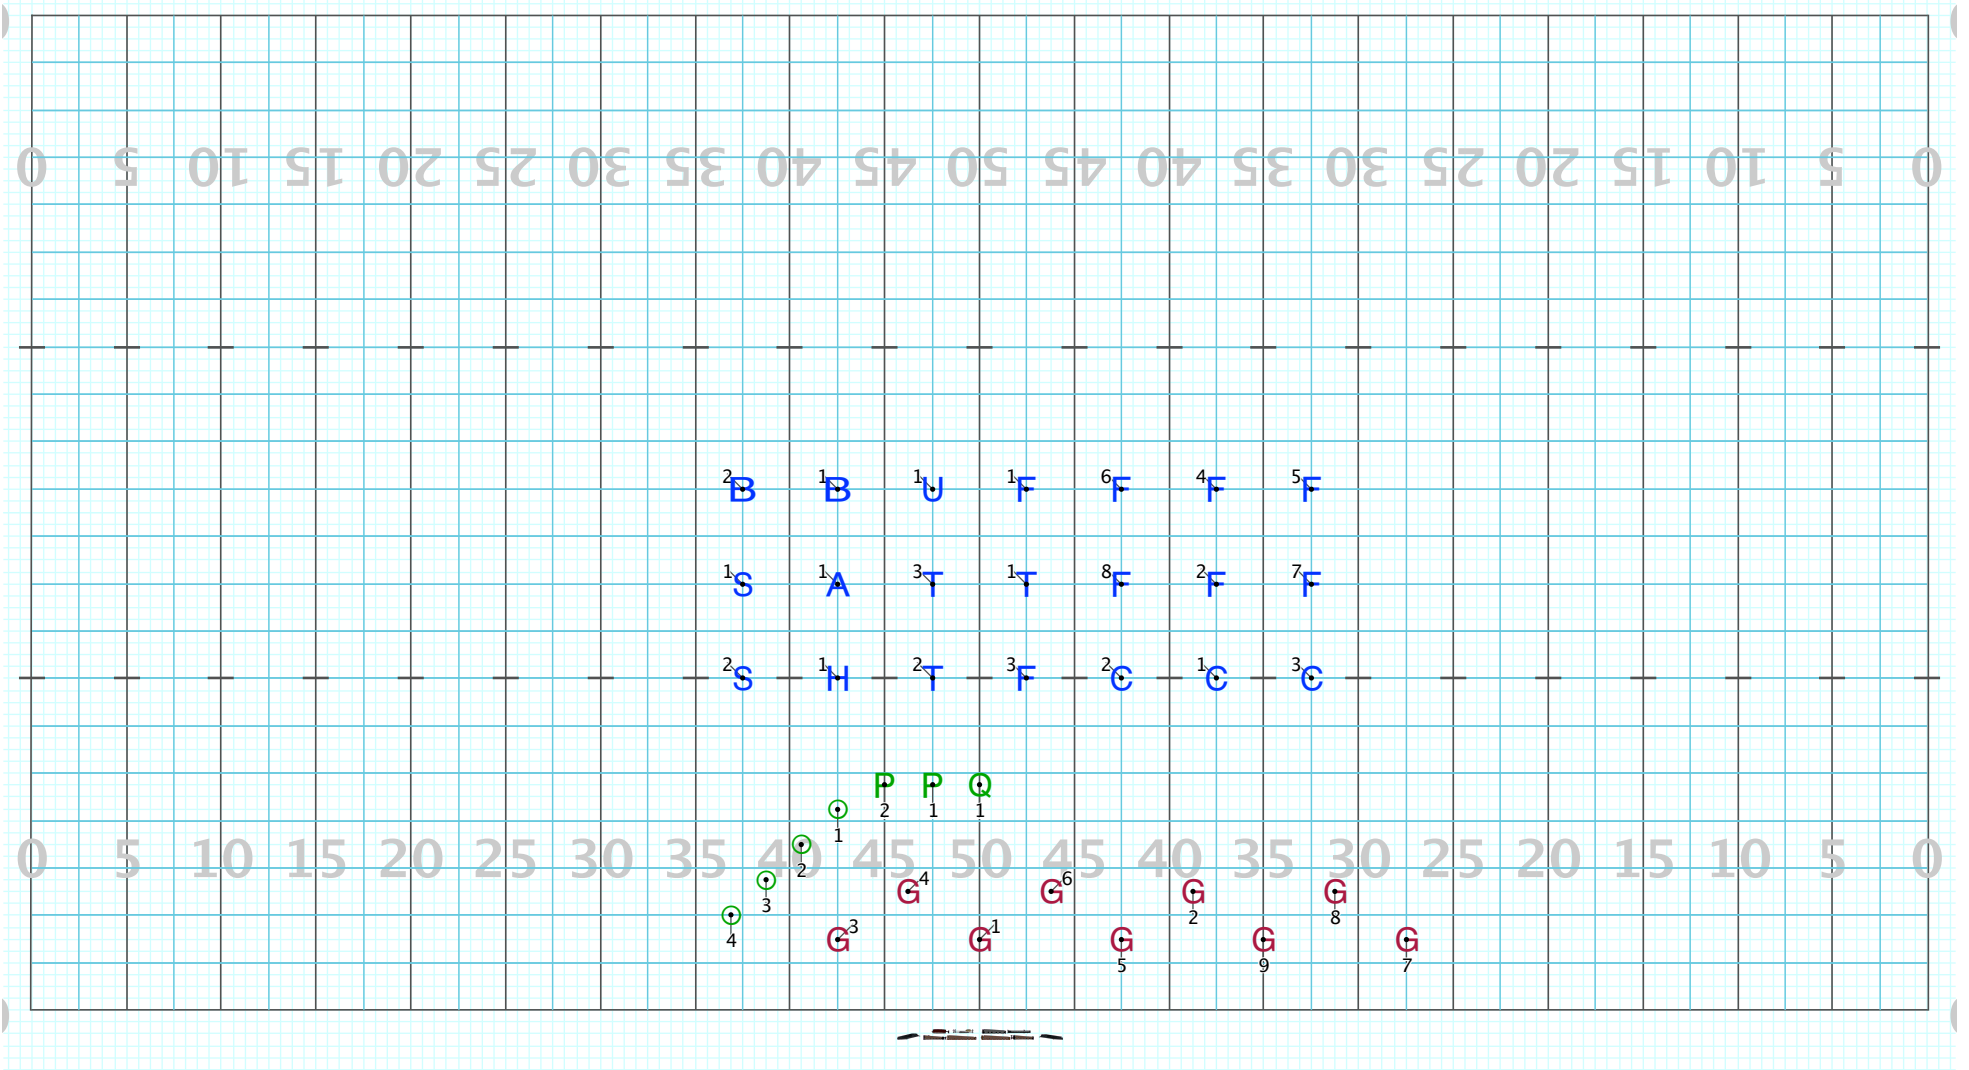

Director Viewpoint

Set #1 Counts: 0 Measures:

Set #2 Counts: 16 Measures: 1-4

direct paths

Set #3 Counts: 16 Measures: 5-8

Direct paths

Director Viewpoint

Set #4 Counts: 16 Measures: 9-12

Direct Paths

Set #5 Counts: 18 Measures: 13-15

All Hold 6, Restage 12

Director Viewpoint

Set #6 Counts: 12 Measures: 16-17

Hold

Band ripple visual from outside in

Director Viewpoint

**Set #7 Counts: 12 Measures: 18-19**

Band ripple to here every 1 ct.

Perc. move 6. hold 6

Director Viewpoint

**Set #8 Counts: 12 Measures: 20-21**

Per c. move 6 to straight line then 6 to here

Band all 12

duarte 23-3

Licensed to: SCOTT BILBRUCK  
Created on Pyware 3D.

Director Viewpoint

**Set #9 Counts: 25 Measures: 22-25**

Winds move 12, hold 6

Basses- move 6, hold 19

Snares hold 6, move 6, hold 13