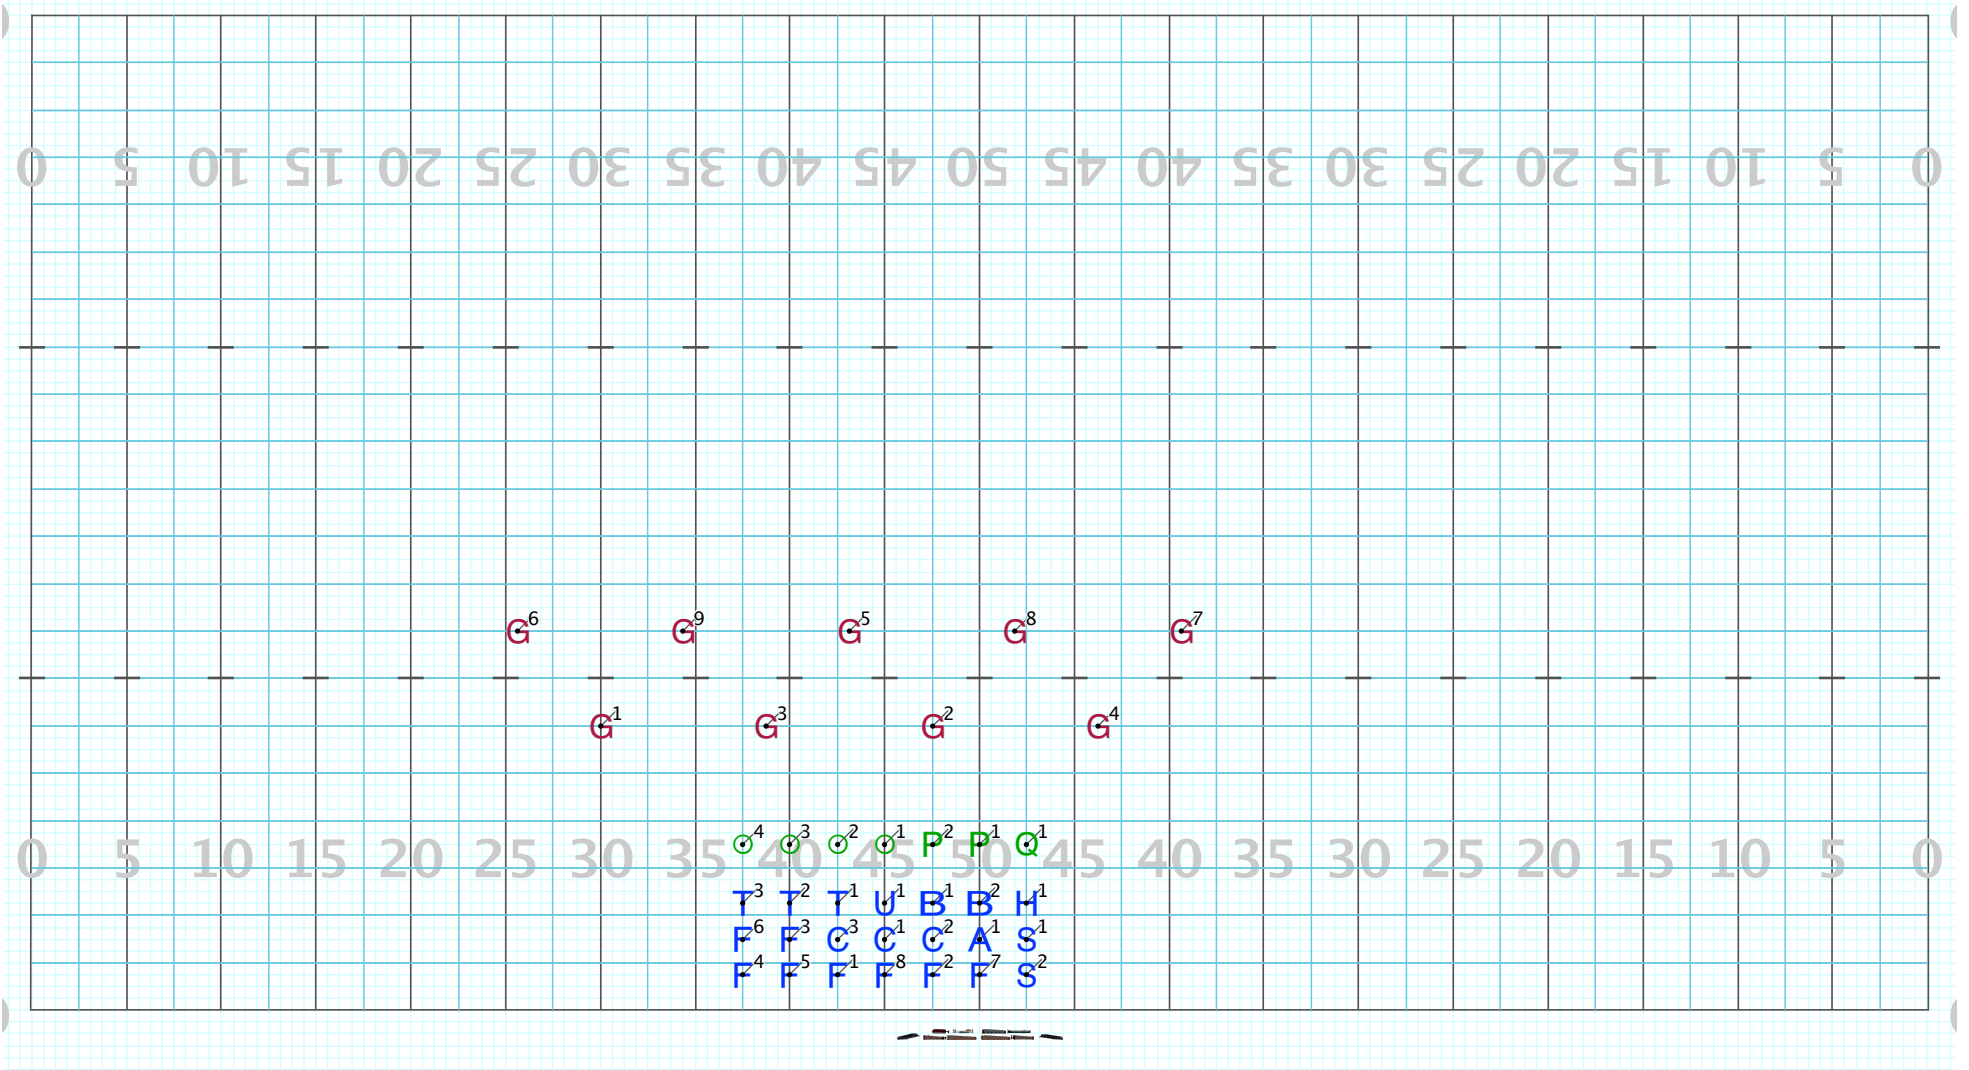

Duarte 23-4

Licensed to: SCOTT BILBRUCK
Created on Pyware 3D.

Director Viewpoint

Set #12 Counts: 16 Measures: 168-171

Direct paths

Director Viewpoint

Set #13 Counts: 14 Measures: 172-175

Direct paths

Set #14 Counts: 8 Measures: 176-177

Direct paths

Duarte 23-4

Licensed to: SCOTT BILBRUCK
Created on Pyware 3D.

Set #15 Counts: 8 Measures: 178-179

All Hold

Band repeat ripple from Drum solo

Duarte 23-4

Licensed to: SCOTT BILBRUCK
Created on Pyware 3D.

Set #16 Counts: 16 Measures: 180-183

All push 1/2 tempo

Set #17 Counts: 12 Measures: 184-186

Direct paths

Duarte 23-4

Licensed to: SCOTT BILBRUCK
Created on Pyware 3D.

Director Viewpoint

Set #18 Counts: 4 Measures: 187

Use body to window block

Duarte 23-4

Licensed to: SCOTT BILBRUCK
Created on Pyware 3D.

Set #19 Counts: 15 Measures: 188-191

All Hold
End of Show