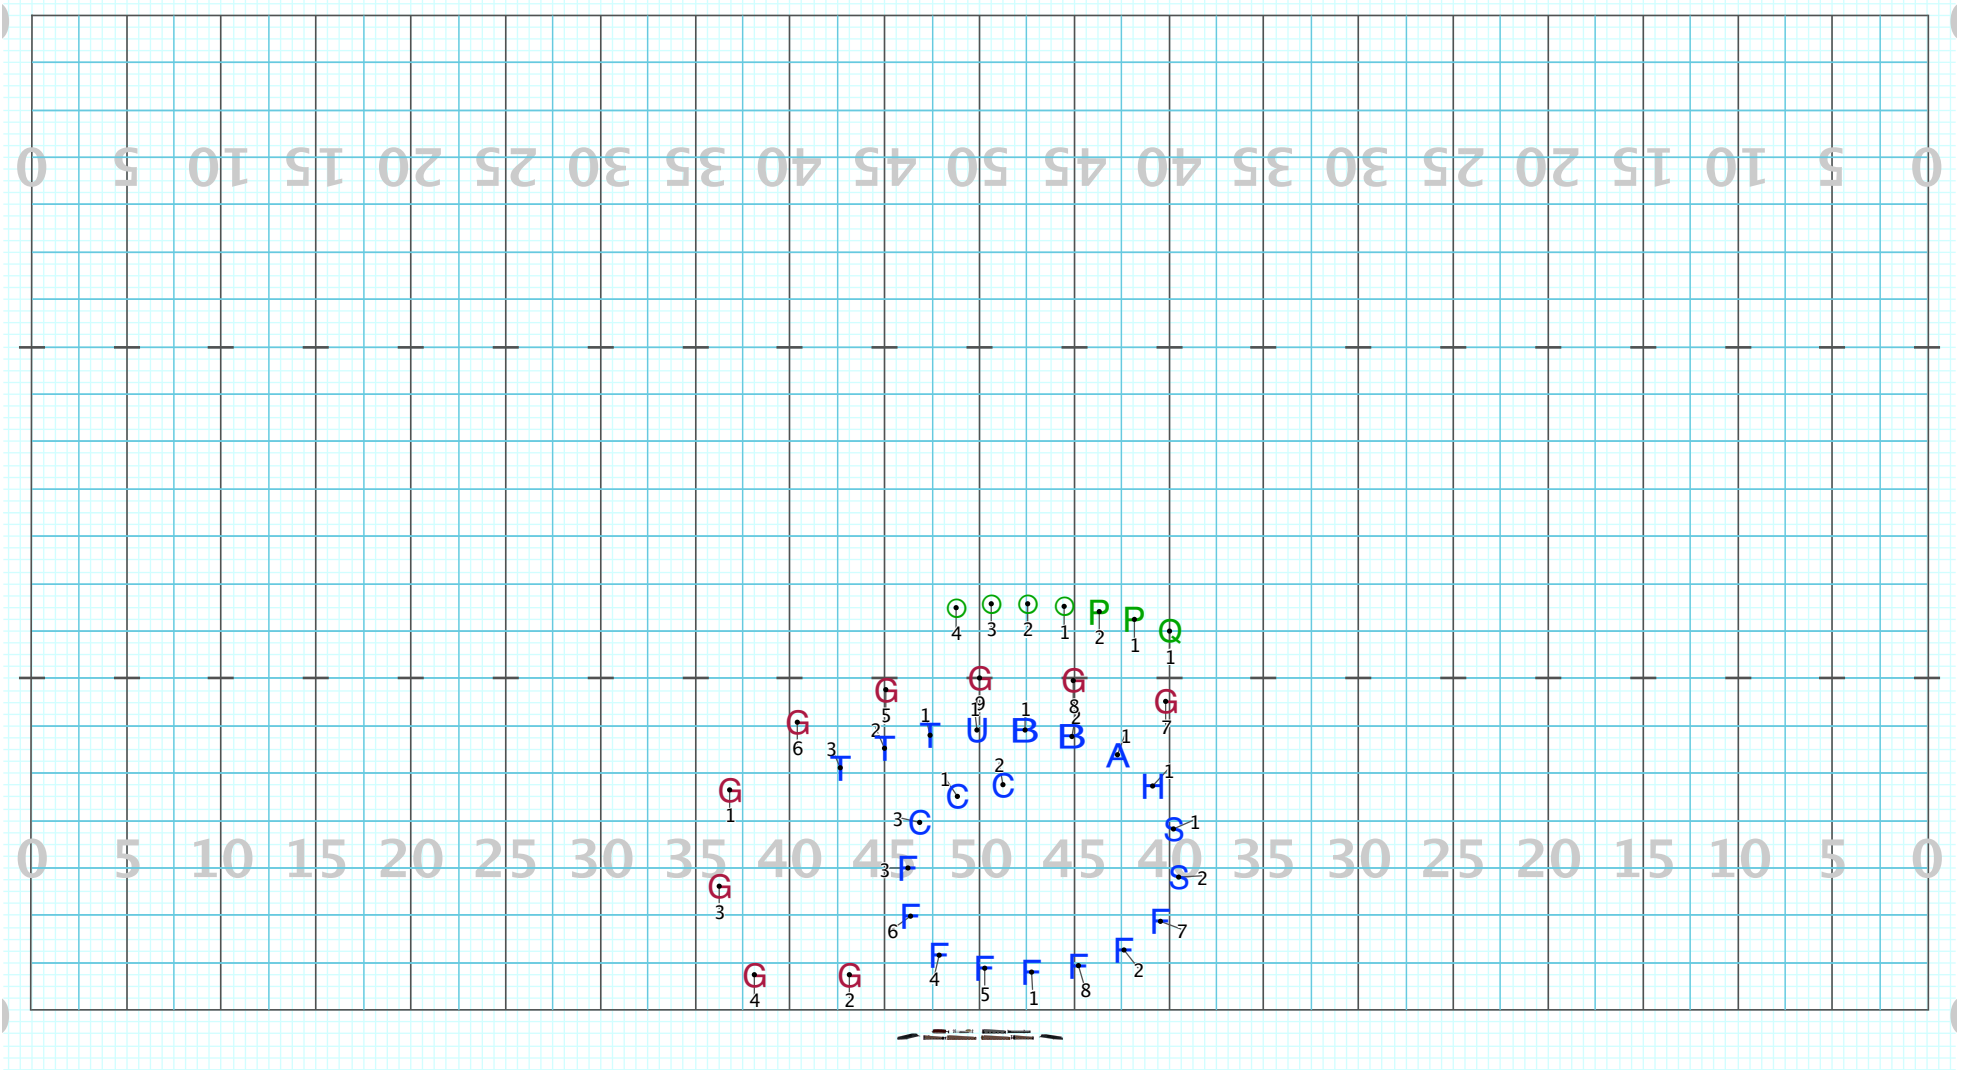

Duarte 23-4

Licensed to: SCOTT BILBRUCK
Created on Pyware 3D.

Director Viewpoint

Set #7 Counts: 12 Measures: 152-155

Direct paths
Build to all flags-ripple

Duarte 23-4

Licensed to: SCOTT BILBRUCK
Created on Pyware 3D.

Director Viewpoint

Set #8 Counts: 20 Measures: 156-159

Guard FTL

Winds curve with the paths and 1/2 tempo OR small steps to help with direction change

Director Viewpoint

Set #9 Counts: 10 Measures: 160-161