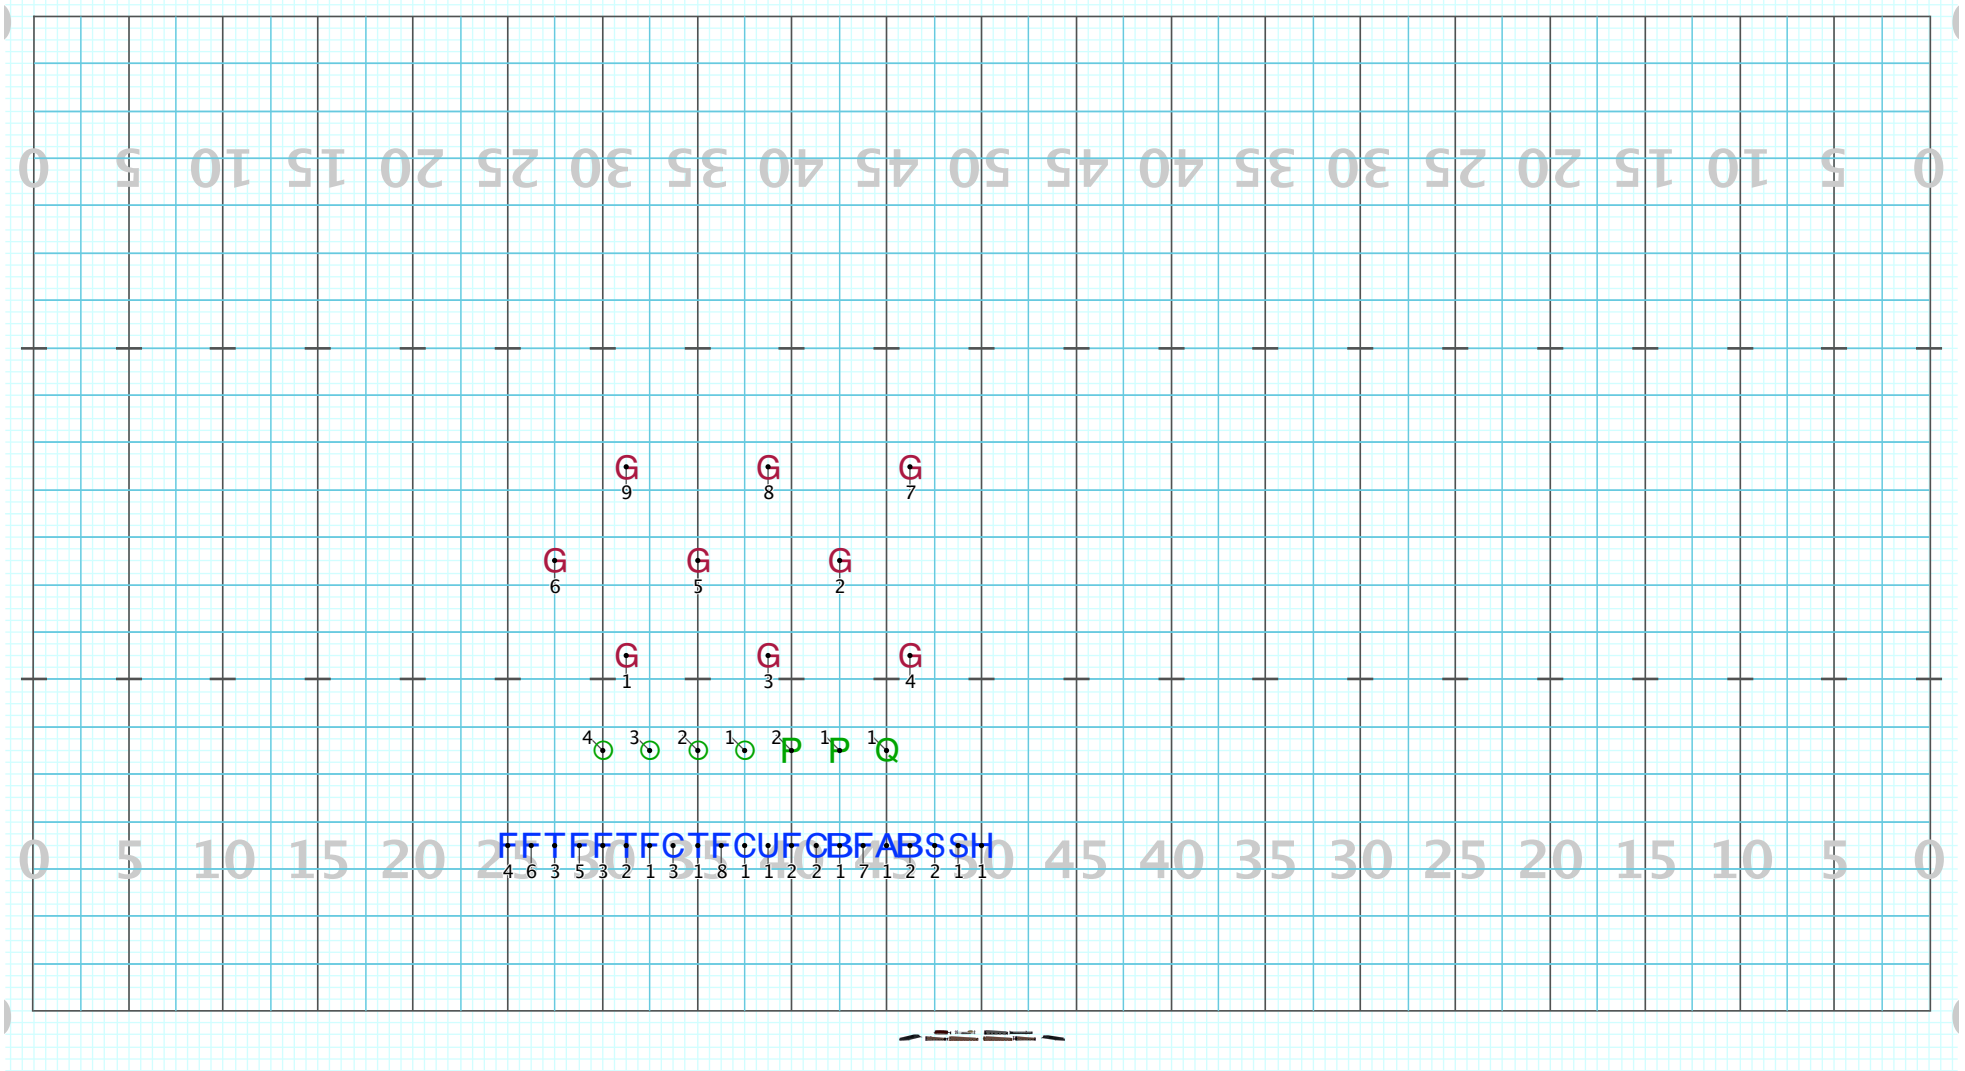

Duarte 23-4

Licensed to: SCOTT BILBRUCK
Created on Pyware 3D.

Set #15 Counts: 8 Measures: 178-179

All Hold

Band repeat ripple from Drum solo