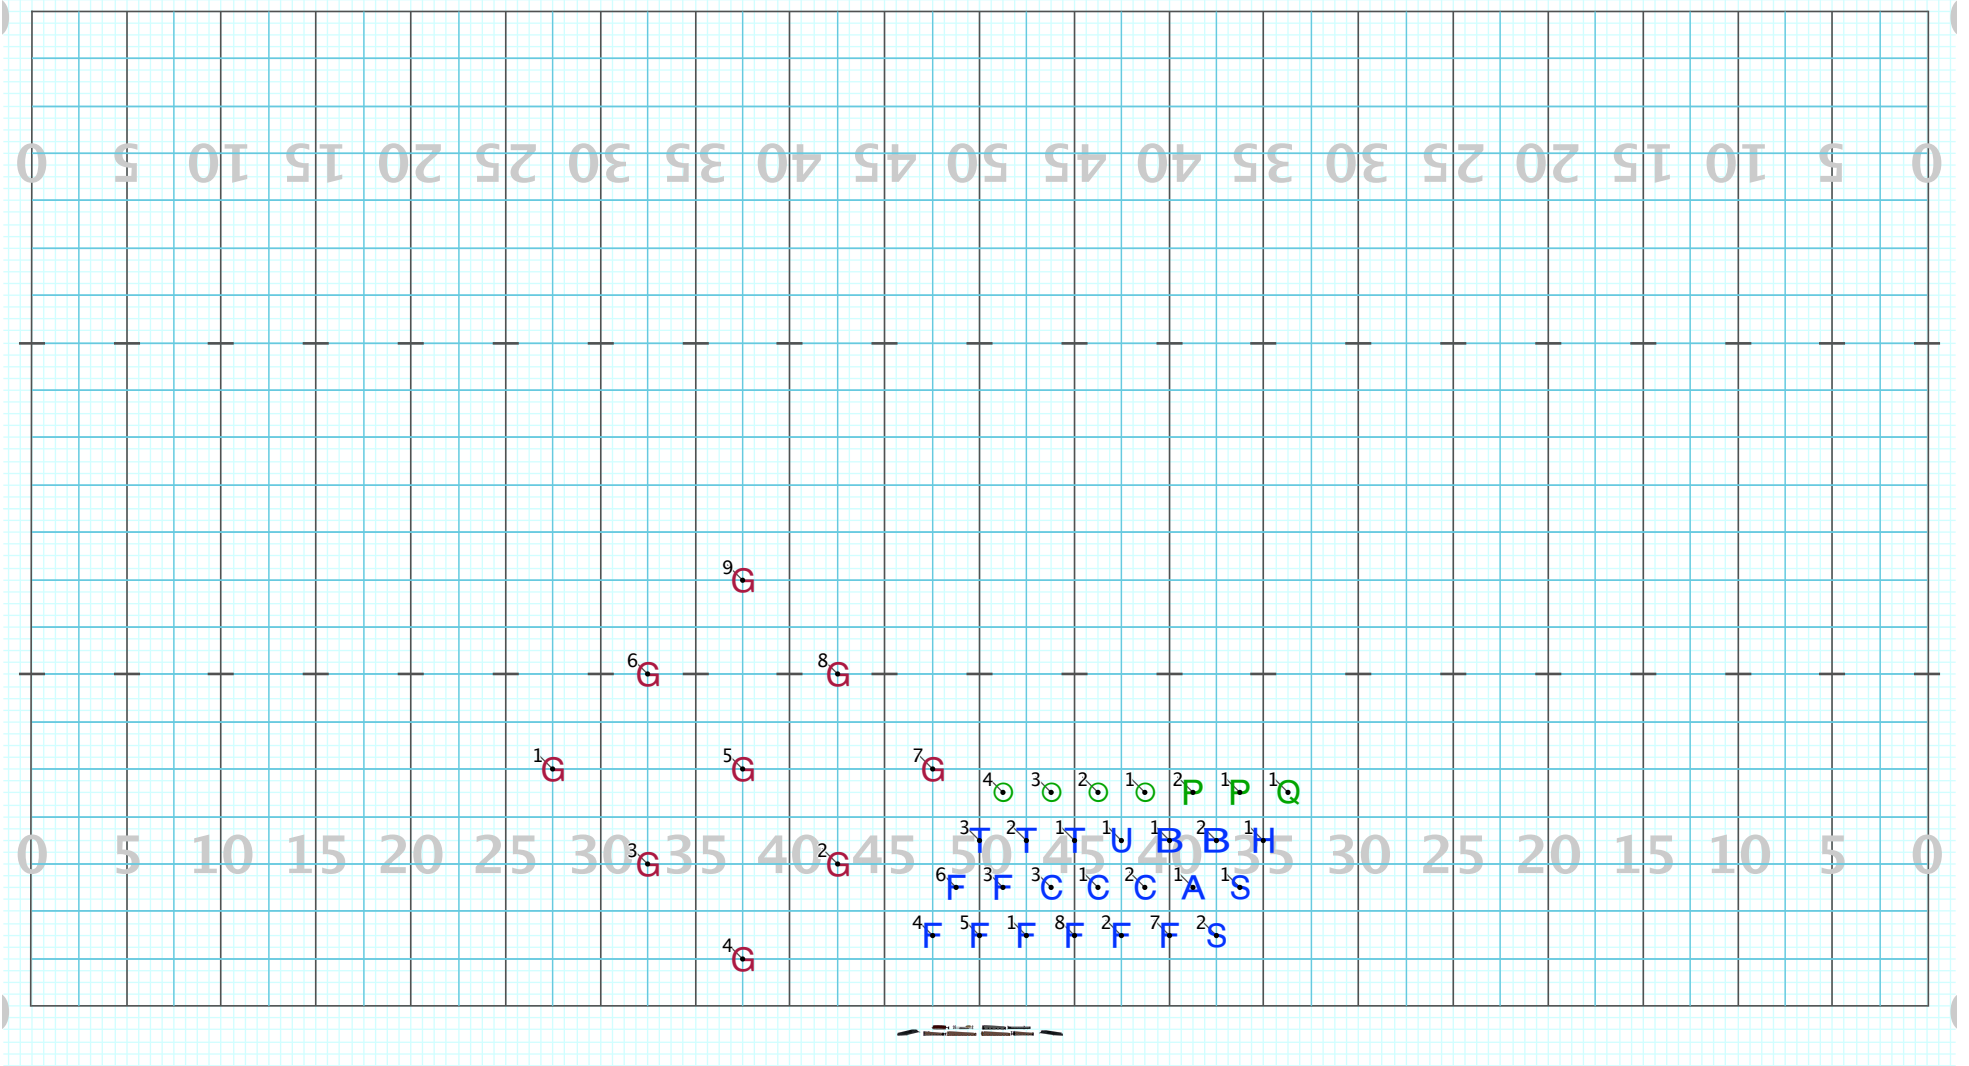

Direct paths

Set #10 Counts: 10 Measures: 162-163

Direct paths

Duarte 23-4

Licensed to: SCOTT BILBRUCK
Created on Pyware 3D.

Director Viewpoint

Set #11 Counts: 16 Measures: 164-167

All Hold

Duarte 23-4

Licensed to: SCOTT BILBRUCK
Created on Pyware 3D.

Director Viewpoint

Set #12 Counts: 16 Measures: 168-171

Direct paths

Director Viewpoint

Set #13 Counts: 14 Measures: 172-175

Direct paths