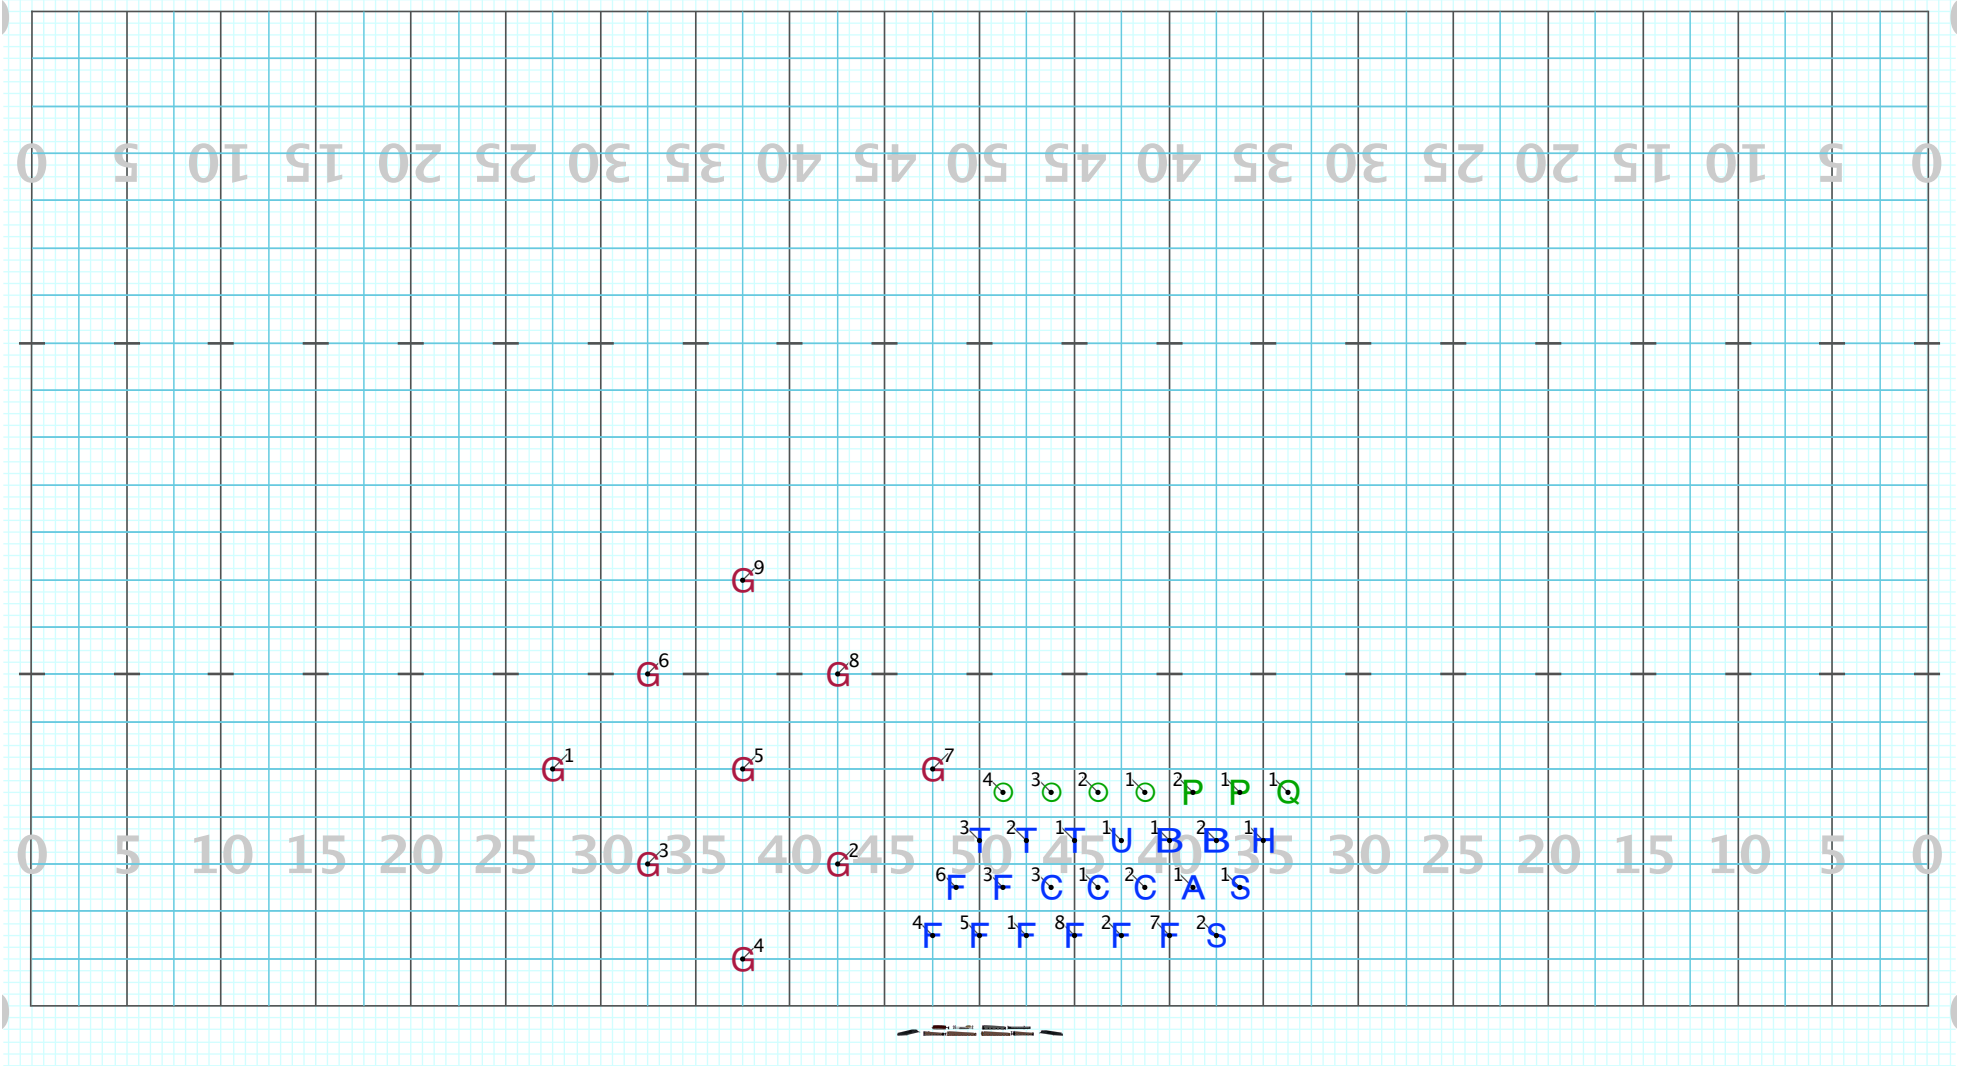

Director Viewpoint

Set #8 Counts: 20 Measures: 156-159

Guard FTL

Winds curve with the paths and 1/2 tempo OR small steps to help with direction change

Director Viewpoint

Set #9 Counts: 10 Measures: 160-161

Direct paths

Set #10 Counts: 10 Measures: 162-163

Direct paths

Duarte 23-4

Licensed to: SCOTT BILBRUCK
Created on Pyware 3D.

Director Viewpoint

Set #11 Counts: 16 Measures: 164-167

All Hold

Duarte 23-4

Licensed to: SCOTT BILBRUCK
Created on Pyware 3D.

Director Viewpoint

Set #12 Counts: 16 Measures: 168-171

Direct paths

Director Viewpoint

Set #13 Counts: 14 Measures: 172-175

Direct paths