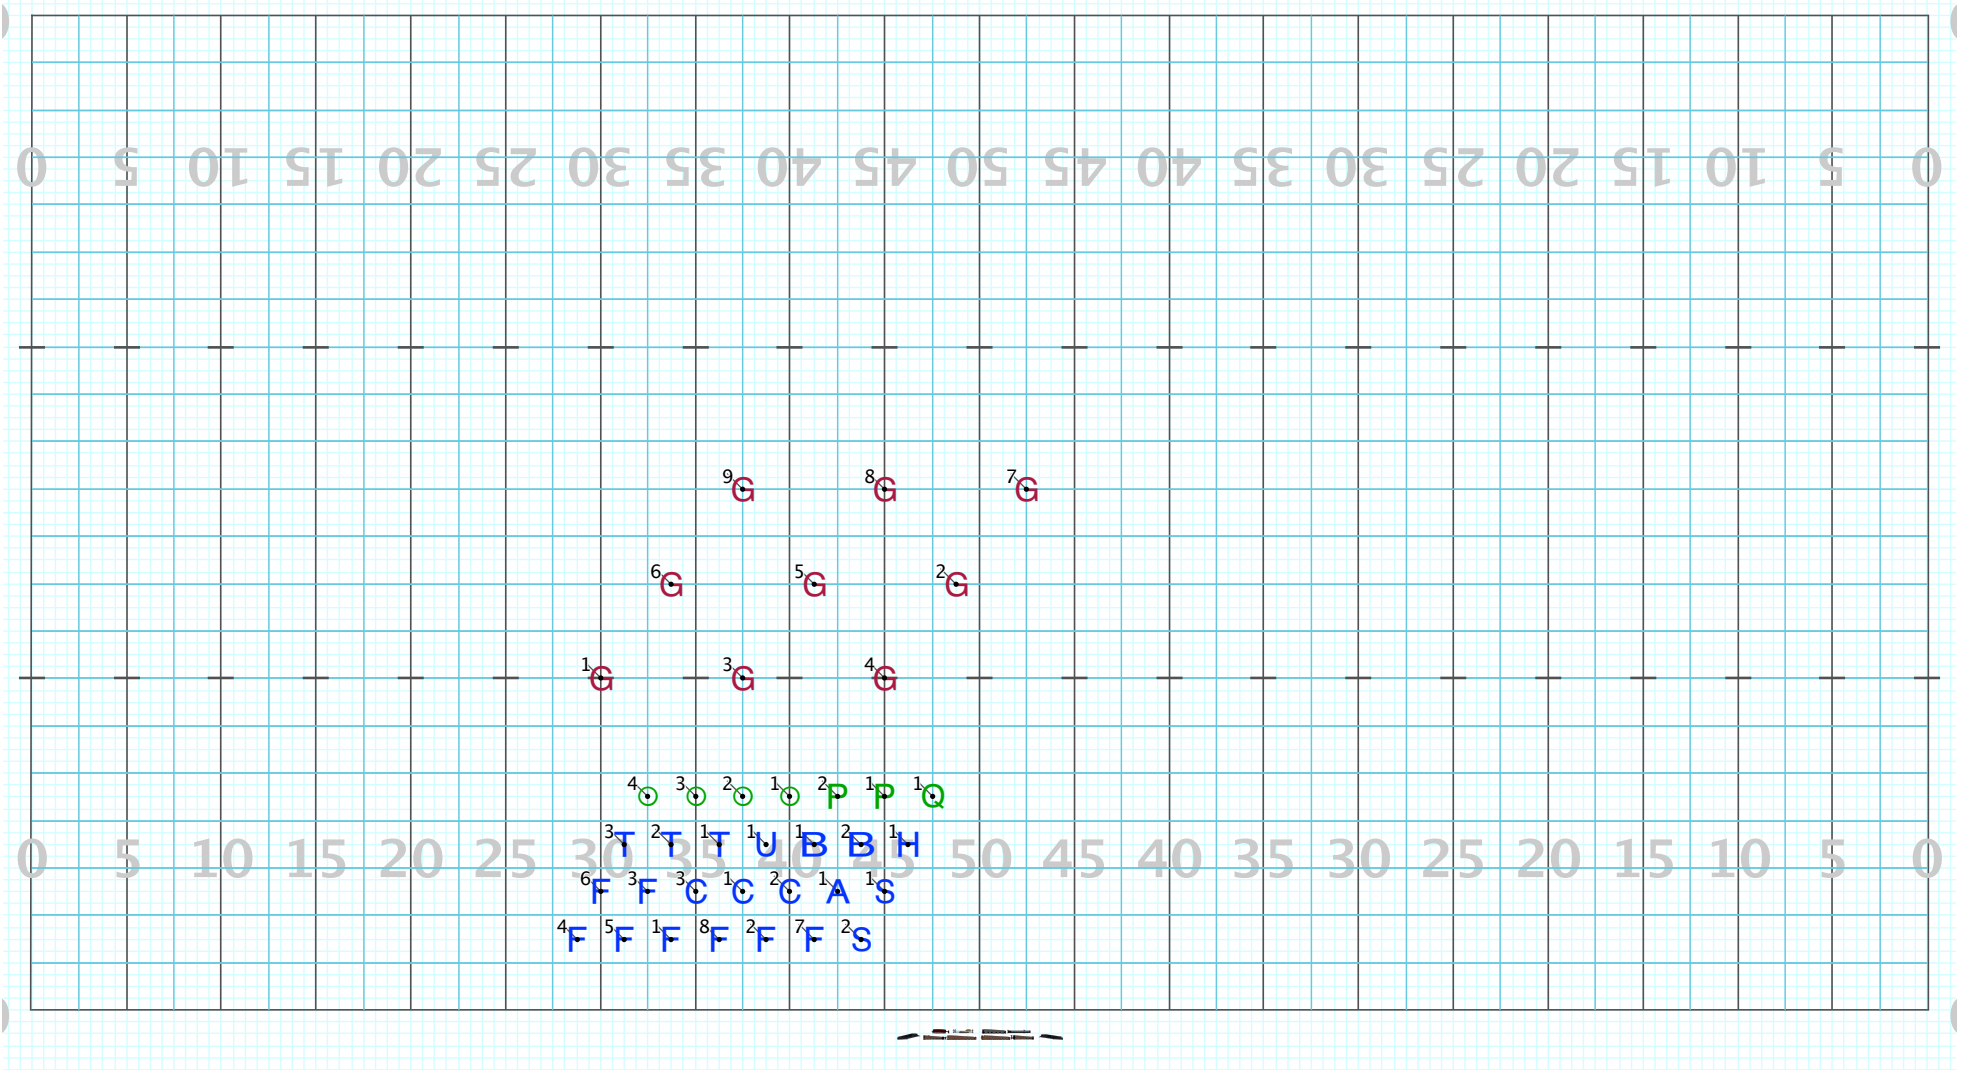

Direct paths

Set #10 Counts: 10 Measures: 162-163

Direct paths

Duarte 23-4

Licensed to: SCOTT BILBRUCK
Created on Pyware 3D.

Director Viewpoint

Set #11 Counts: 16 Measures: 164-167

All Hold

Duarte 23-4

Licensed to: SCOTT BILBRUCK
Created on Pyware 3D.

Director Viewpoint

Set #12 Counts: 16 Measures: 168-171

Direct paths

Director Viewpoint

Set #13 Counts: 14 Measures: 172-175

Direct paths

Director Viewpoint

Set #18 Counts: 4 Measures: 187

Use body to window block

Duarte 23-4

Licensed to: SCOTT BILBRUCK
Created on Pyware 3D.

Set #19 Counts: 15 Measures: 188-191

All Hold
End of Show