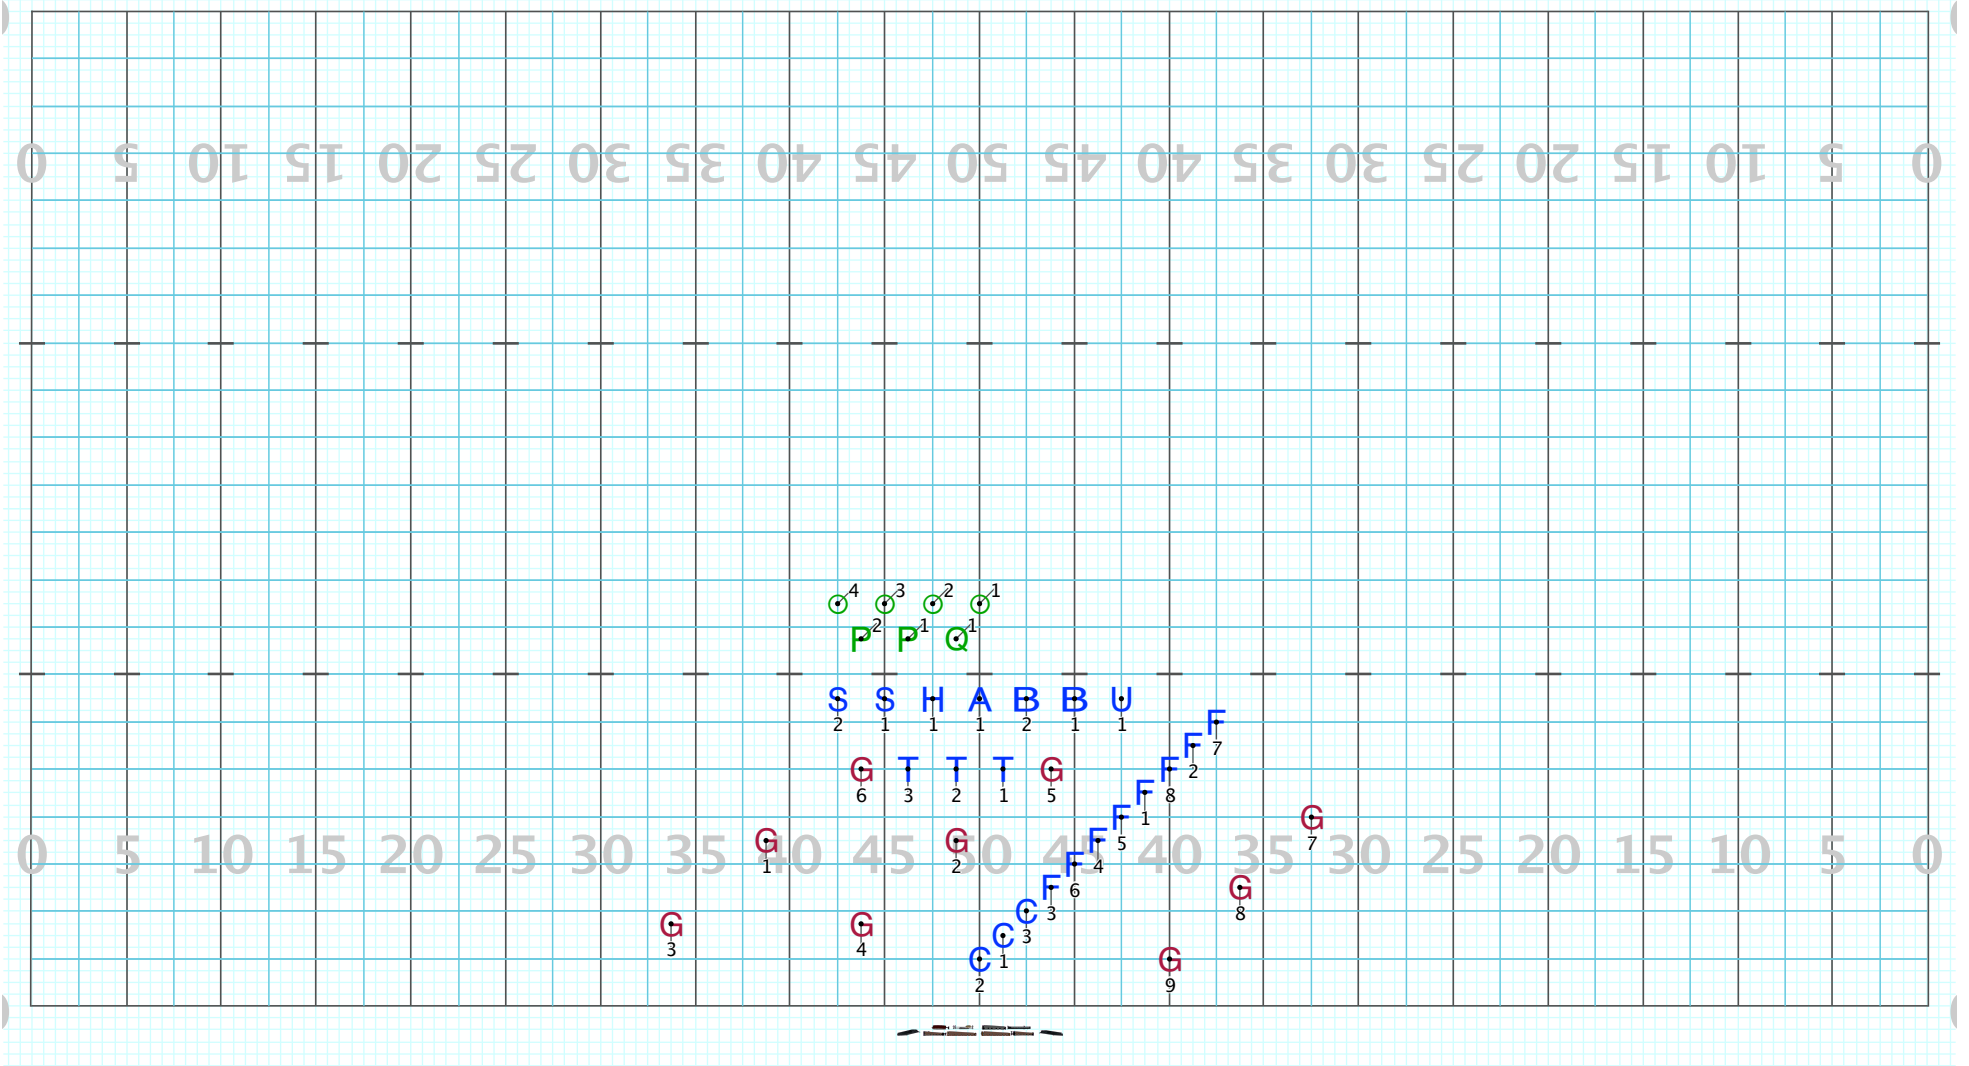

Director Viewpoint

Set #1 Counts: 0 Measures:

Duarte 23-4

Licensed to: SCOTT BILBRUCK
Created on Pyware 3D.

Set #2 Counts: 12 Measures: 132-135

Band direct paths perc. shift over 2 and back
G1-2 enter with flags

Duarte 23-4

Licensed to: SCOTT BILBRUCK
Created on Pyware 3D.

Set #3 Counts: 12 Measures: 136-139

S,A,H move 4 hold 8

G1-2 focus

G5-6 enter last 4 counts

Duarte 23-4

Licensed to: SCOTT BILBRUCK
Created on Pyware 3D.

Set #4 Counts: 12 Measures: 140-143

- 1,2,5,6 opposition
- G3-4 enter flag stripped
- T,B,U hold
- Direct paths for the rest

Duarte 23-4

Licensed to: SCOTT BILBRUCK
Created on Pyware 3D.

Set #5 Counts: 12 Measures: 144-147

T hold

G1-6 small restage-let choreo. move them

7-9 enter with flag stripped

Director Viewpoint

Set #6 Counts: 12 Measures: 148-151

Direct paths

G1-6 spin

G7-9 still stripped