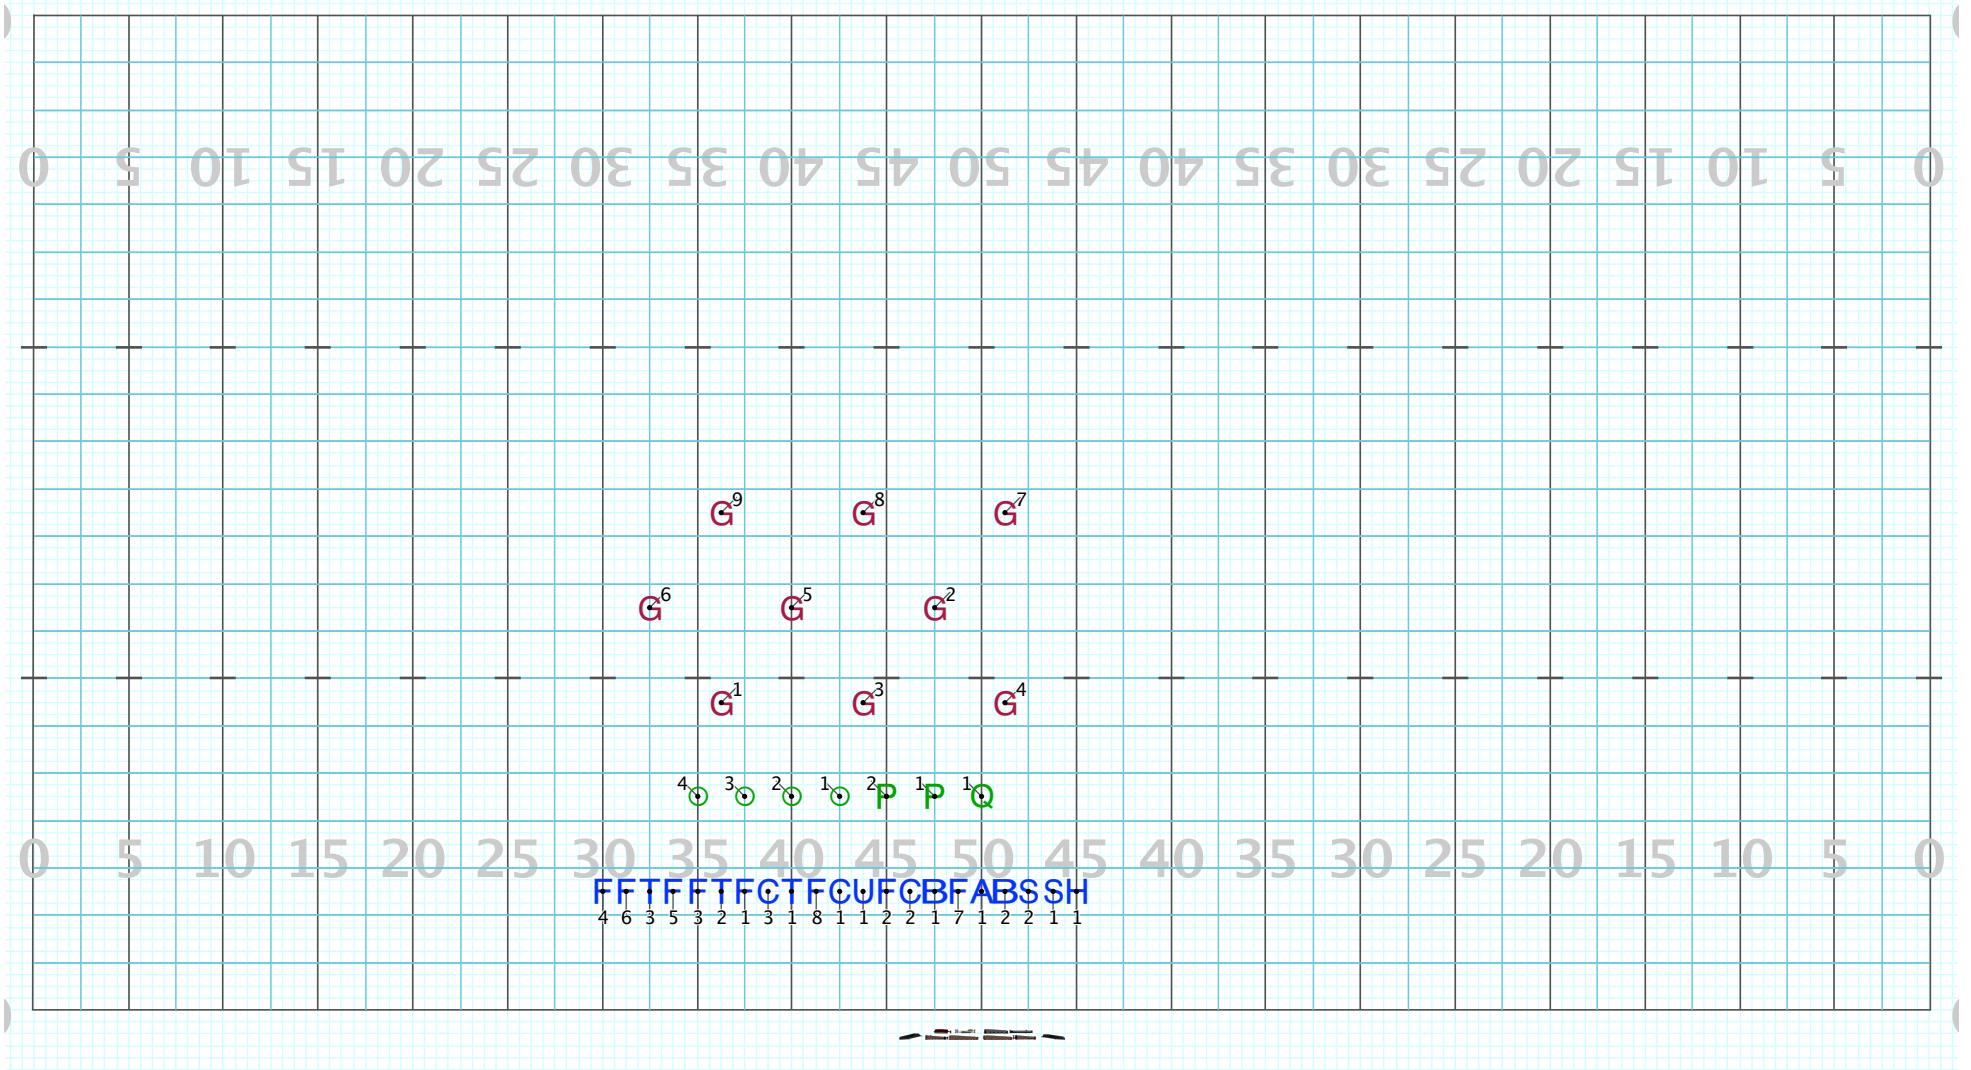

Duarte 23-4

Licensed to: SCOTT BILBRUCK
Created on Pyware 3D.

Director Viewpoint

Set #12 Counts: 16 Measures: 168-171

Direct paths

Director Viewpoint

Set #13 Counts: 14 Measures: 172-175

Direct paths

Set #14 Counts: 8 Measures: 176-177

Direct paths

Duarte 23-4

Licensed to: SCOTT BILBRUCK
Created on Pyware 3D.

Set #15 Counts: 8 Measures: 178-179

All Hold

Band repeat ripple from Drum solo

Duarte 23-4

Licensed to: SCOTT BILBRUCK
Created on Pyware 3D.

Set #16 Counts: 16 Measures: 180-183

All push 1/2 tempo

Set #17 Counts: 12 Measures: 184-186

Direct paths

Duarte 23-4

Licensed to: SCOTT BILBRUCK
Created on Pyware 3D.

Director Viewpoint

Set #18 Counts: 4 Measures: 187

Use body to window block

Duarte 23-4

Licensed to: SCOTT BILBRUCK
Created on Pyware 3D.

Set #19 Counts: 15 Measures: 188-191

All Hold
End of Show