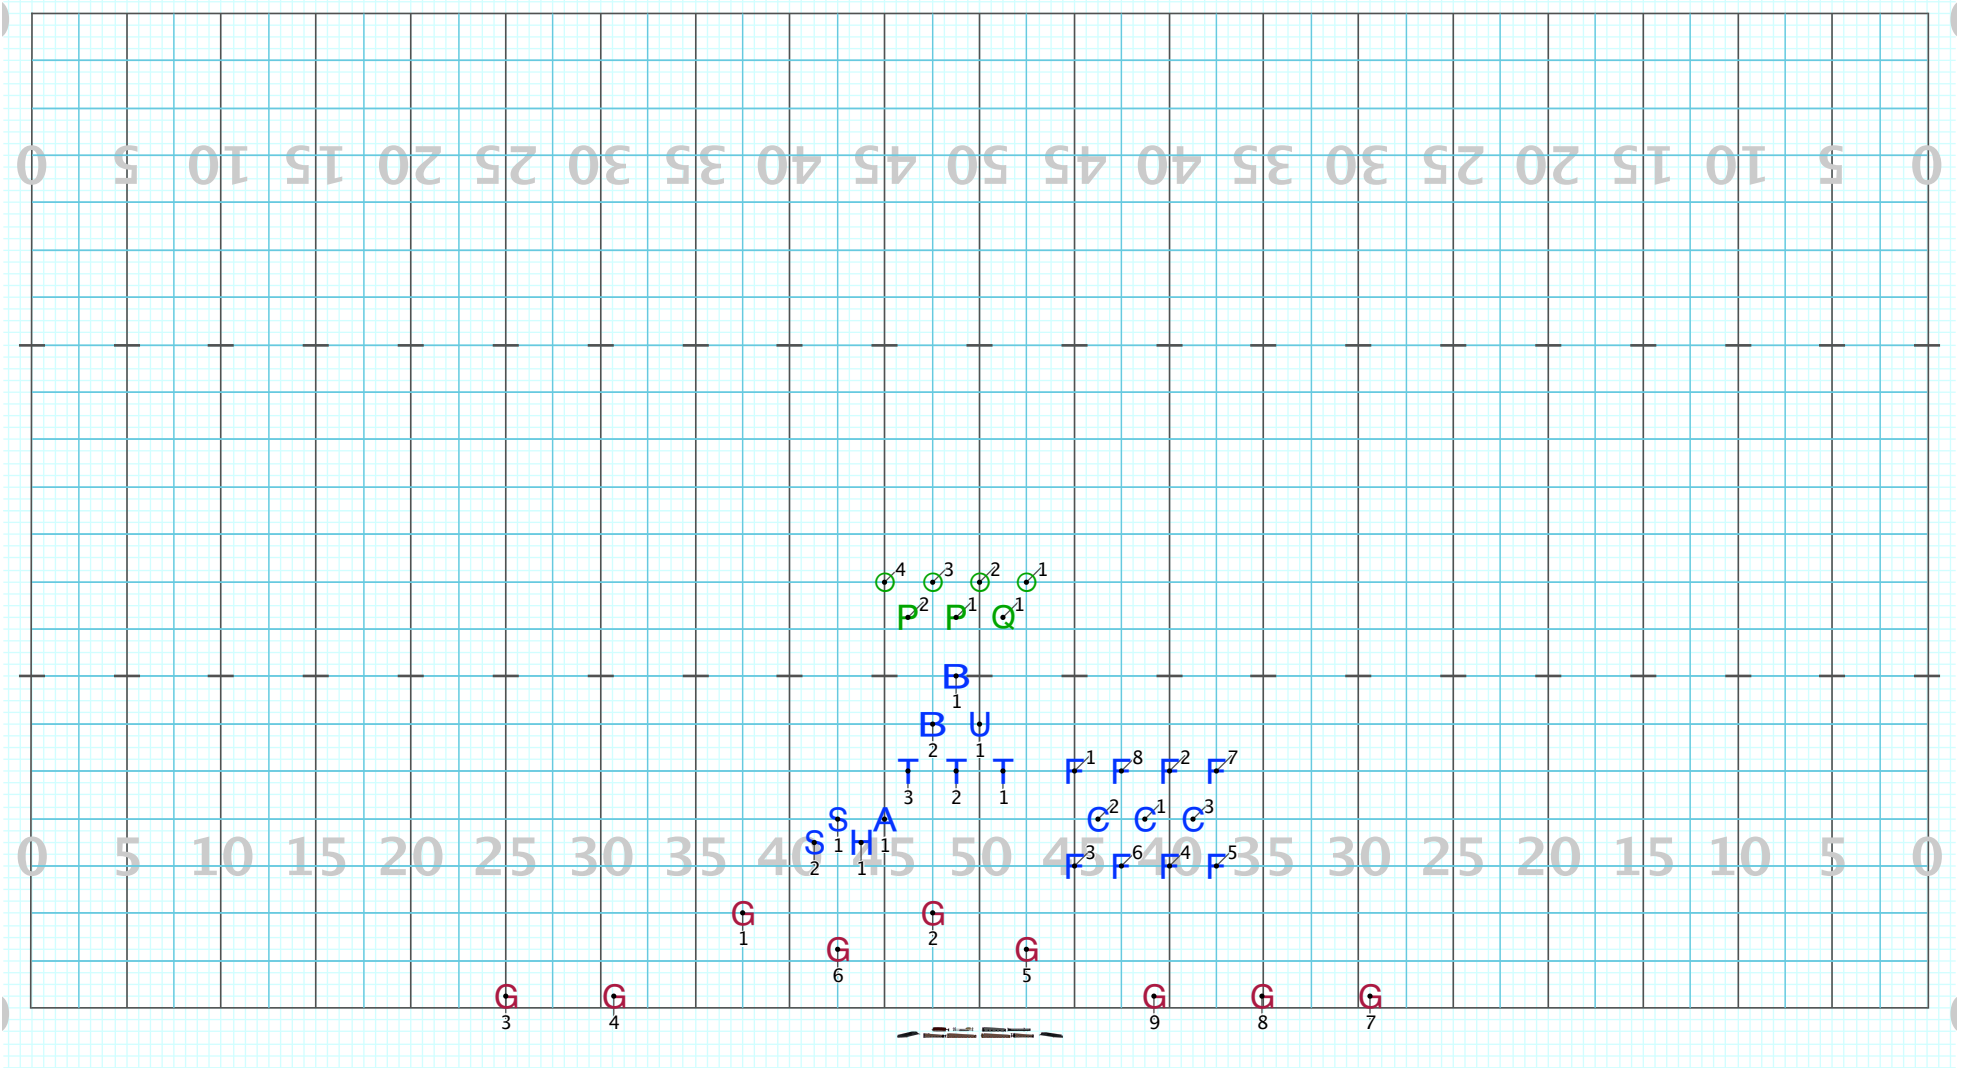

Duarte 23-4

Licensed to: SCOTT BILBRUCK
Created on Pyware 3D.

Set #3 Counts: 12 Measures: 136-139

S,A,H move 4 hold 8

G1-2 focus

G5-6 enter last 4 counts