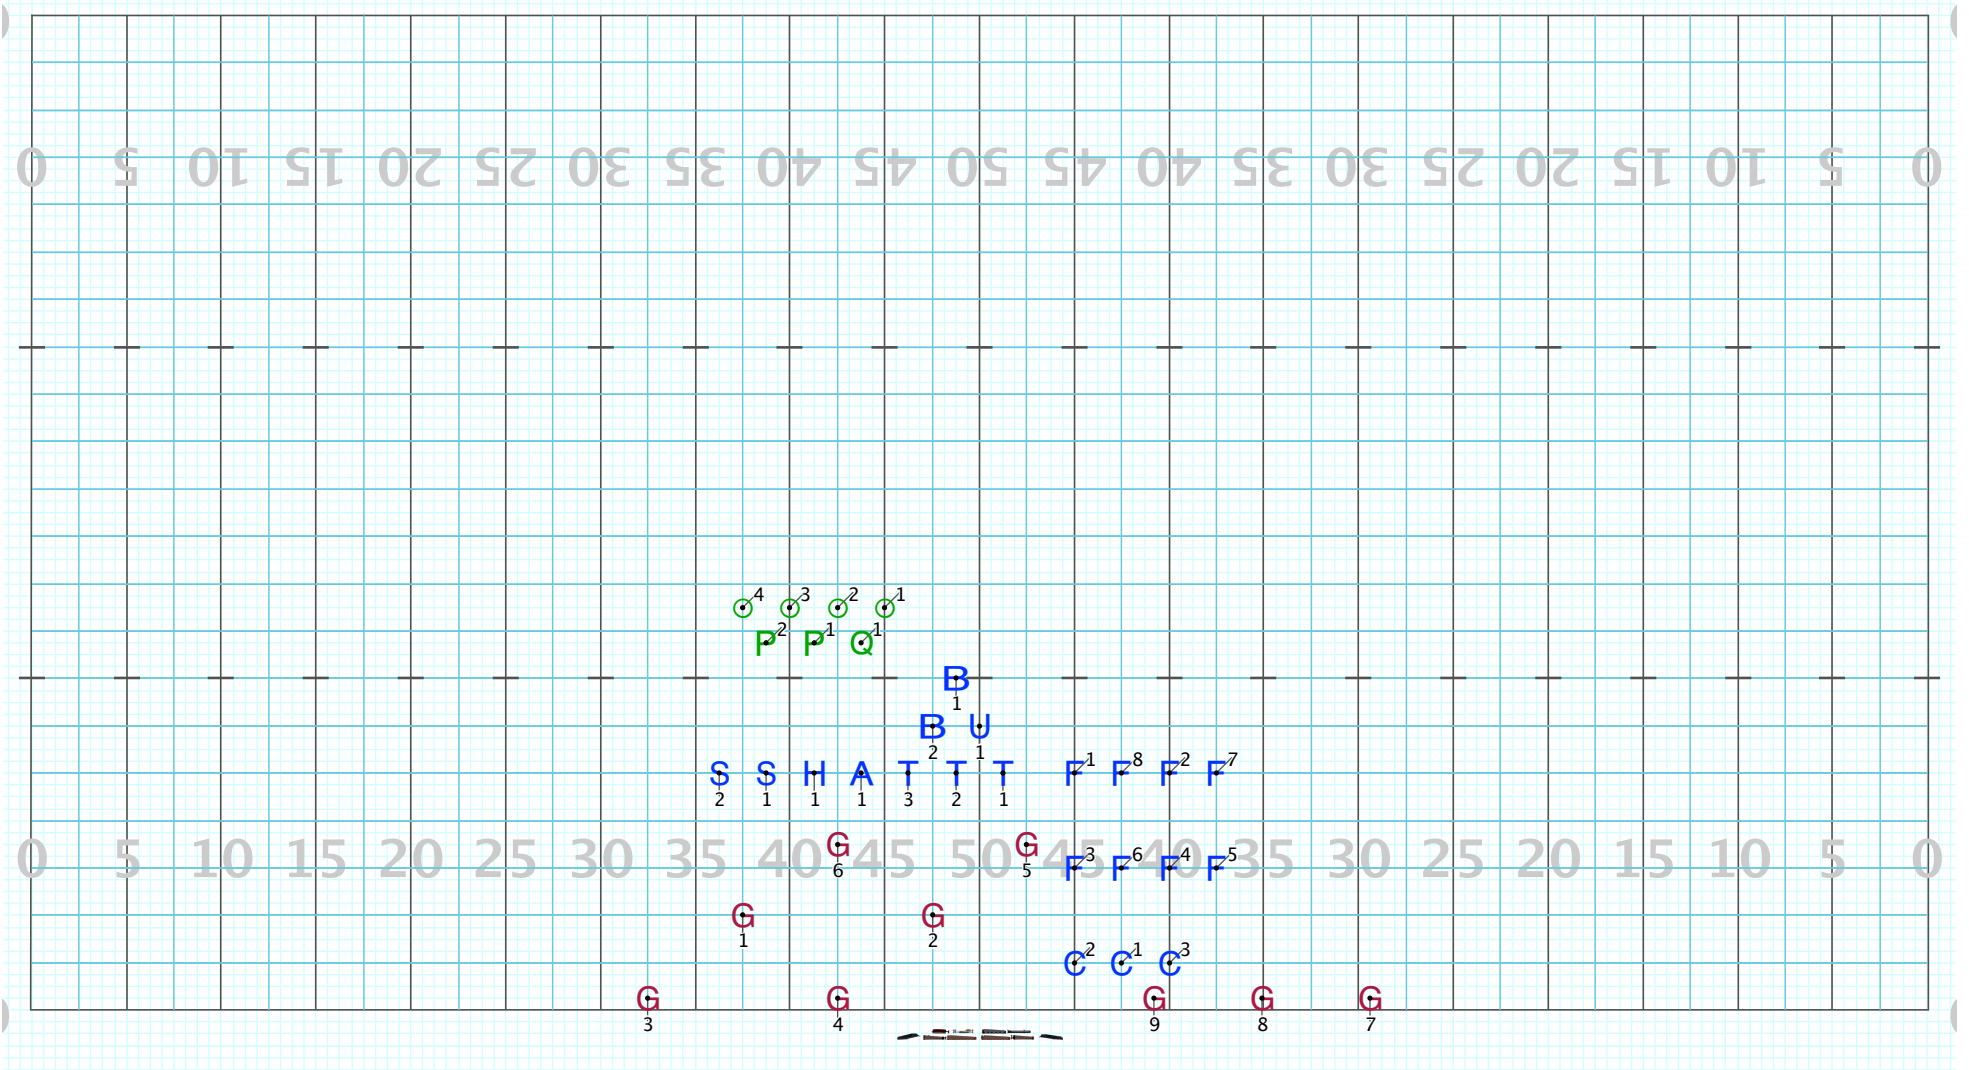

Director Viewpoint

Set #1 Counts: 0 Measures:

Duarte 23-4

Licensed to: SCOTT BILBRUCK
Created on Pyware 3D.

Set #2 Counts: 12 Measures: 132-135

Band direct paths perc. shift over 2 and back
G1-2 enter with flags

Duarte 23-4

Licensed to: SCOTT BILBRUCK
Created on Pyware 3D.

Set #3 Counts: 12 Measures: 136-139

S,A,H move 4 hold 8

G1-2 focus

G5-6 enter last 4 counts

Duarte 23-4

Licensed to: SCOTT BILBRUCK
Created on Pyware 3D.

Set #4 Counts: 12 Measures: 140-143

- 1,2,5,6 opposition
- G3-4 enter flag stripped
- T,B,U hold
- Direct paths for the rest

Duarte 23-4

Licensed to: SCOTT BILBRUCK
Created on Pyware 3D.

Set #5 Counts: 12 Measures: 144-147

T hold

G1-6 small restage-let choreo. move them

7-9 enter with flag stripped

Director Viewpoint

Set #6 Counts: 12 Measures: 148-151

Direct paths

G1-6 spin

G7-9 still stripped