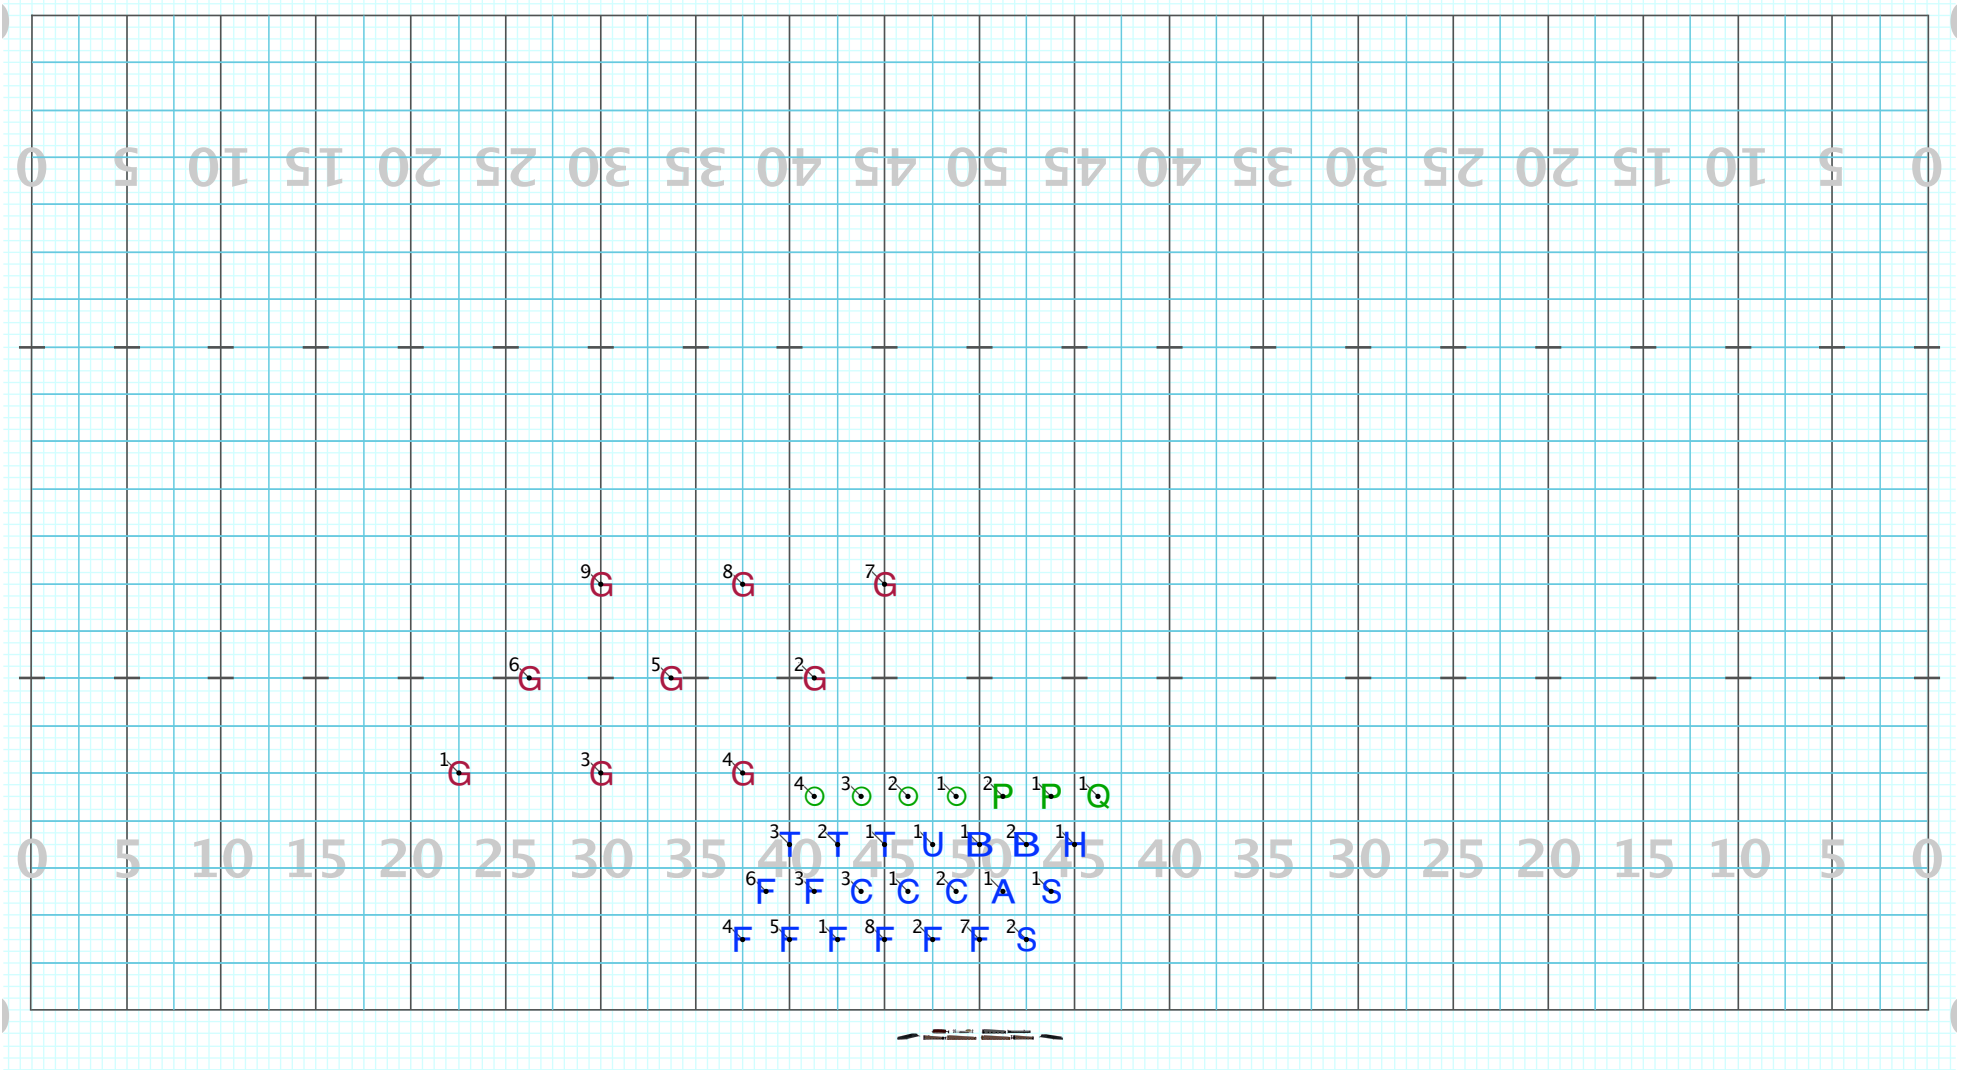

Direct paths

Set #10 Counts: 10 Measures: 162-163

Direct paths

Duarte 23-4

Licensed to: SCOTT BILBRUCK
Created on Pyware 3D.

Director Viewpoint

Set #11 Counts: 16 Measures: 164-167

All Hold

Duarte 23-4

Licensed to: SCOTT BILBRUCK
Created on Pyware 3D.

Director Viewpoint

Set #12 Counts: 16 Measures: 168-171

Direct paths

Director Viewpoint

Set #13 Counts: 14 Measures: 172-175

Direct paths