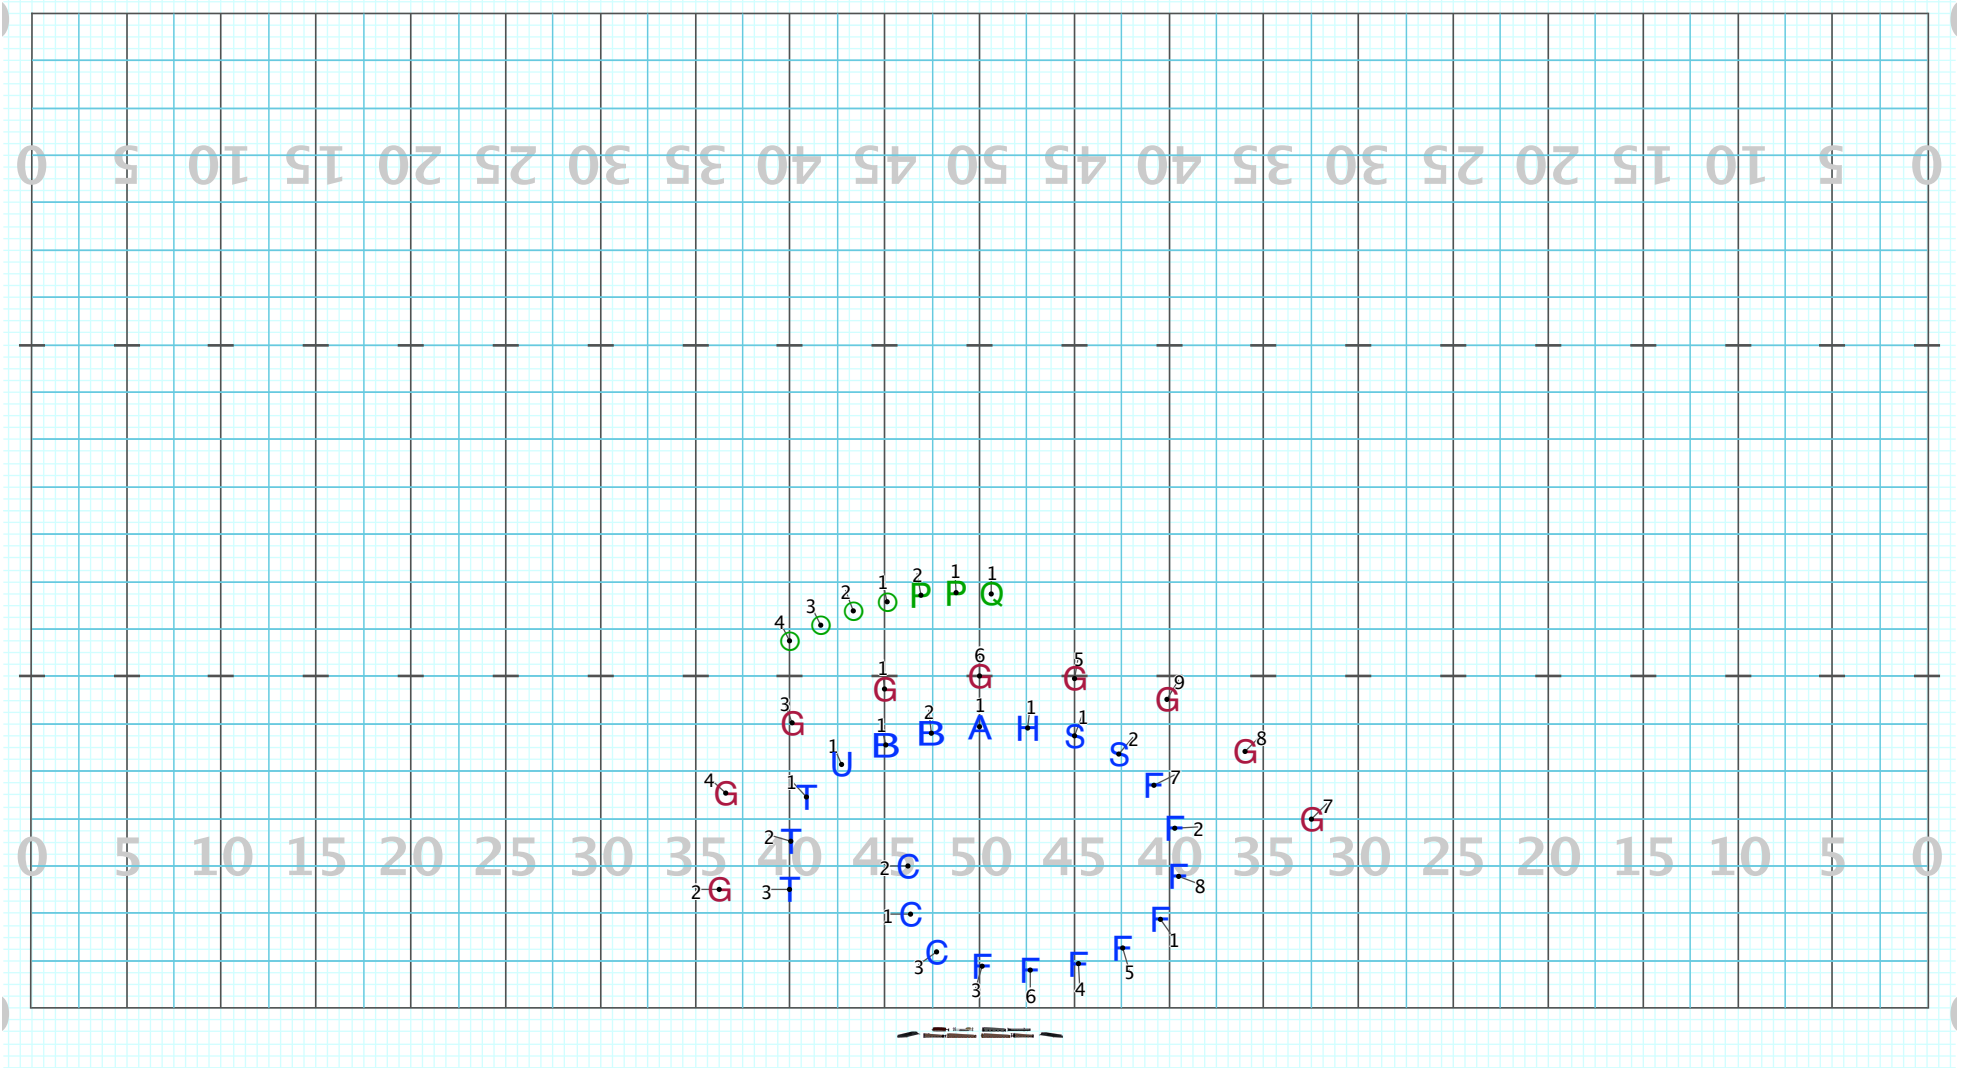

T hold

G1-6 small restage-let choreo. move them

7-9 enter with flag stripped

Director Viewpoint

Set #6 Counts: 12 Measures: 148-151

Direct paths

G1-6 spin

G7-9 still stripped

Duarte 23-4

Licensed to: SCOTT BILBRUCK
Created on Pyware 3D.

Director Viewpoint

Set #7 Counts: 12 Measures: 152-155

Direct paths
Build to all flags-ripple

Duarte 23-4

Licensed to: SCOTT BILBRUCK
Created on Pyware 3D.