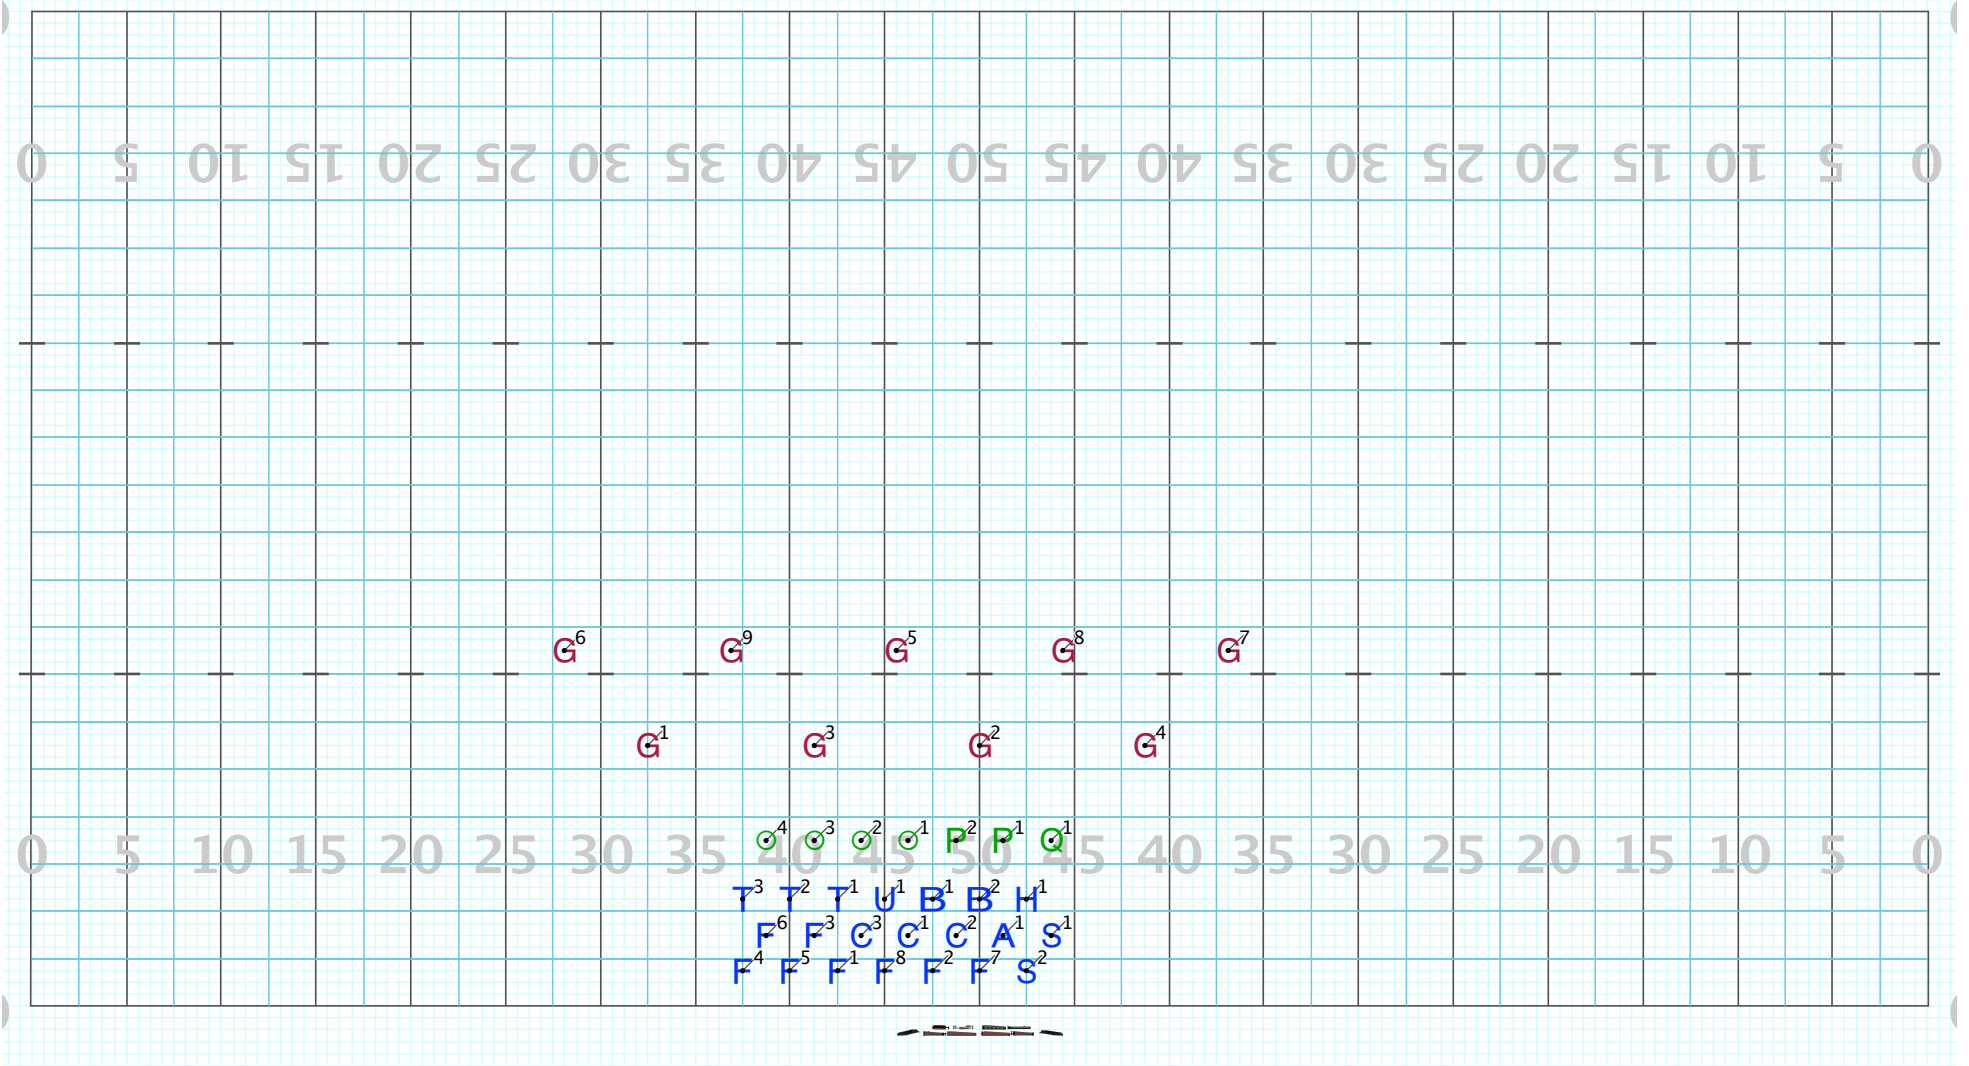

Duarte 23-4

Licensed to: SCOTT BILBRUCK
Created on Pyware 3D.

Director Viewpoint

Set #12 Counts: 16 Measures: 168-171

Direct paths

Director Viewpoint

Set #13 Counts: 14 Measures: 172-175

Direct paths

Licensed to: SCOTT BILBRUCK
Created on Pyware 3D.

Set #16 Counts: 16 Measures: 180-183

All push 1/2 tempo

Set #17 Counts: 12 Measures: 184-186

Direct paths

Duarte 23-4

Licensed to: SCOTT BILBRUCK
Created on Pyware 3D.

Director Viewpoint

Set #18 Counts: 4 Measures: 187

Use body to window block

Duarte 23-4

Licensed to: SCOTT BILBRUCK
Created on Pyware 3D.

Set #19 Counts: 15 Measures: 188-191

All Hold
End of Show