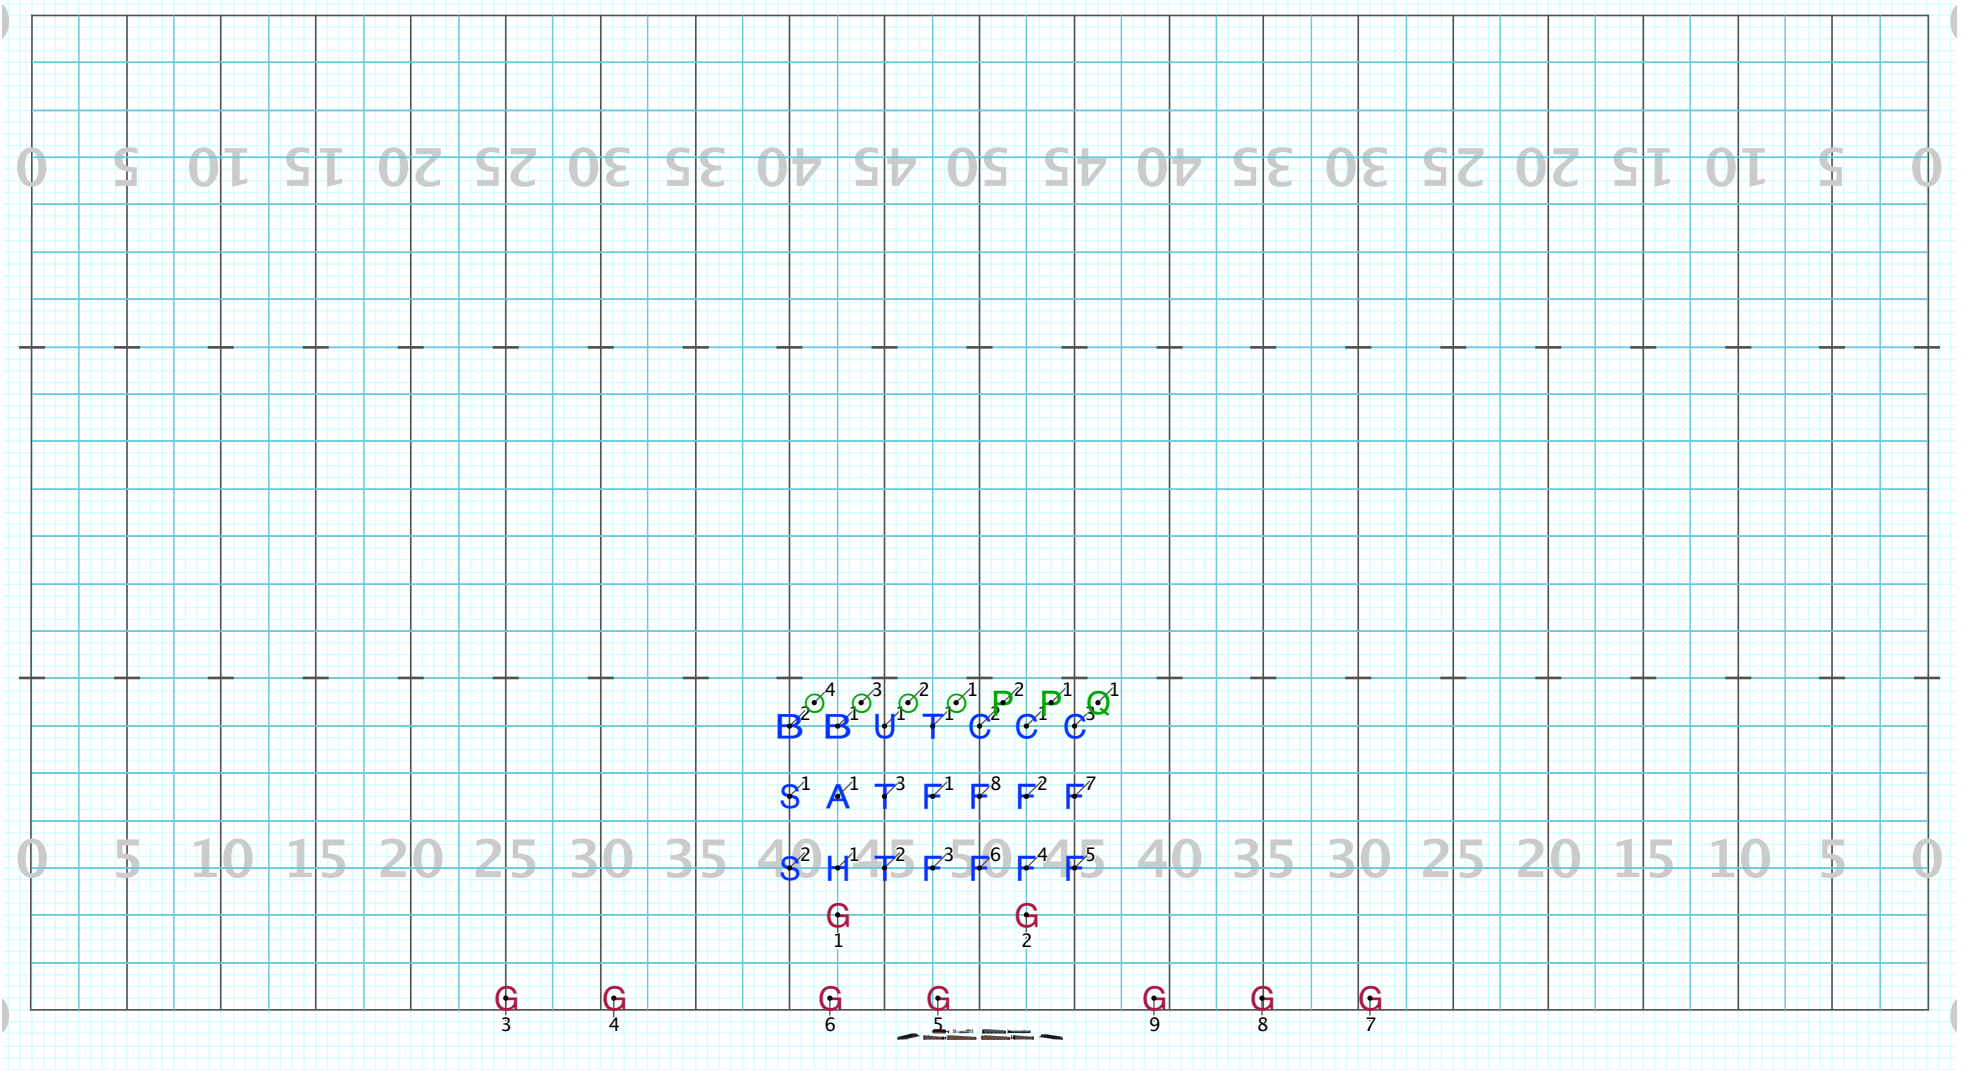

G
4

G
1

G
6

G
5

G
2

G
9

G
8

G
7

Director Viewpoint

Set #1 Counts: 0 Measures:

Duarte 23-4

Licensed to: SCOTT BILBRUCK
Created on Pyware 3D.

Set #2 Counts: 12 Measures: 132-135

Band direct paths perc. shift over 2 and back
G1-2 enter with flags