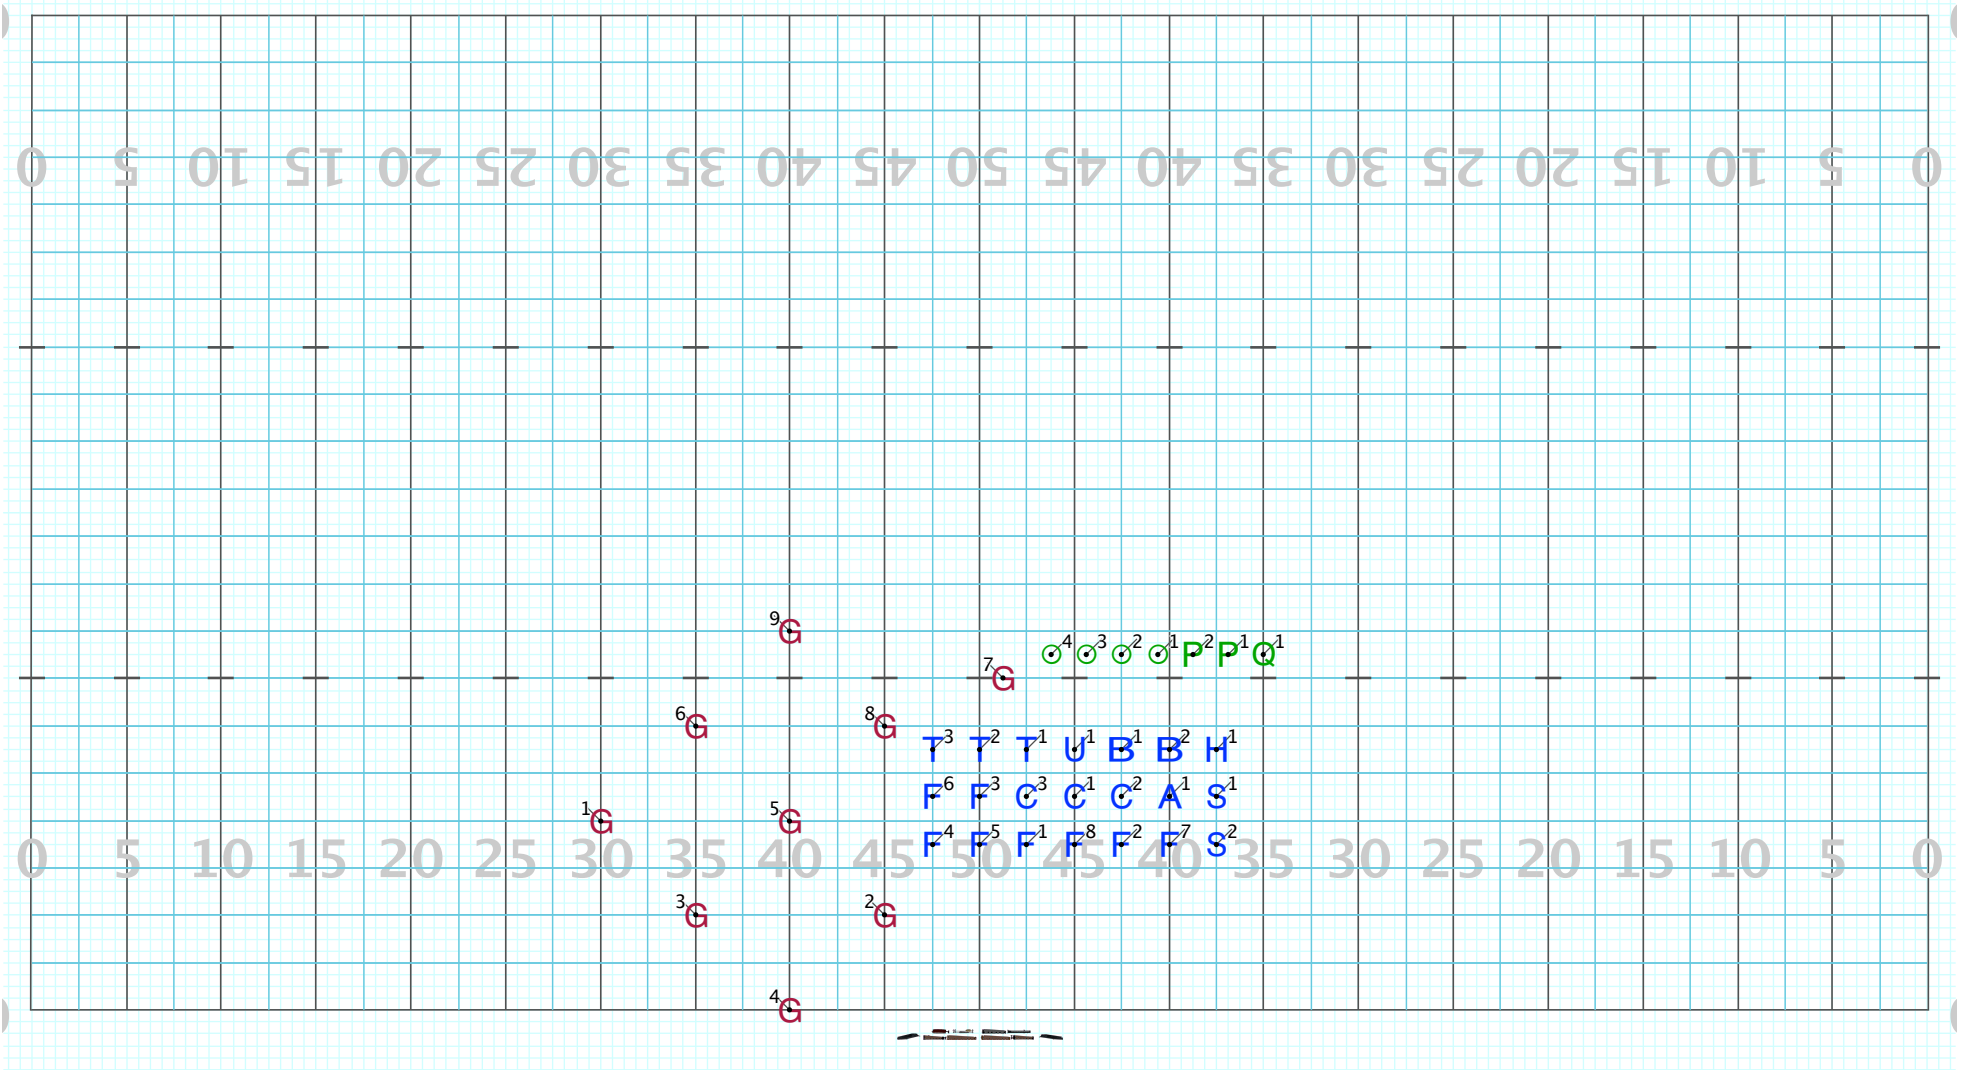

Duarte 23-4

Licensed to: SCOTT BILBRUCK
Created on Pyware 3D.

Director Viewpoint

Set #7 Counts: 12 Measures: 152-155

Direct paths
Build to all flags-ripple

Duarte 23-4

Licensed to: SCOTT BILBRUCK
Created on Pyware 3D.

Director Viewpoint

Set #8 Counts: 20 Measures: 156-159

Guard FTL

Winds curve with the paths and 1/2 tempo OR small steps to help with direction change

Director Viewpoint

Set #9 Counts: 10 Measures: 160-161

Direct paths

Set #10 Counts: 10 Measures: 162-163

Direct paths

Duarte 23-4

Licensed to: SCOTT BILBRUCK
Created on Pyware 3D.

Director Viewpoint

Set #11 Counts: 16 Measures: 164-167

All Hold

Duarte 23-4

Licensed to: SCOTT BILBRUCK
Created on Pyware 3D.

Director Viewpoint

Set #12 Counts: 16 Measures: 168-171

Direct paths

Director Viewpoint

Set #13 Counts: 14 Measures: 172-175

Direct paths