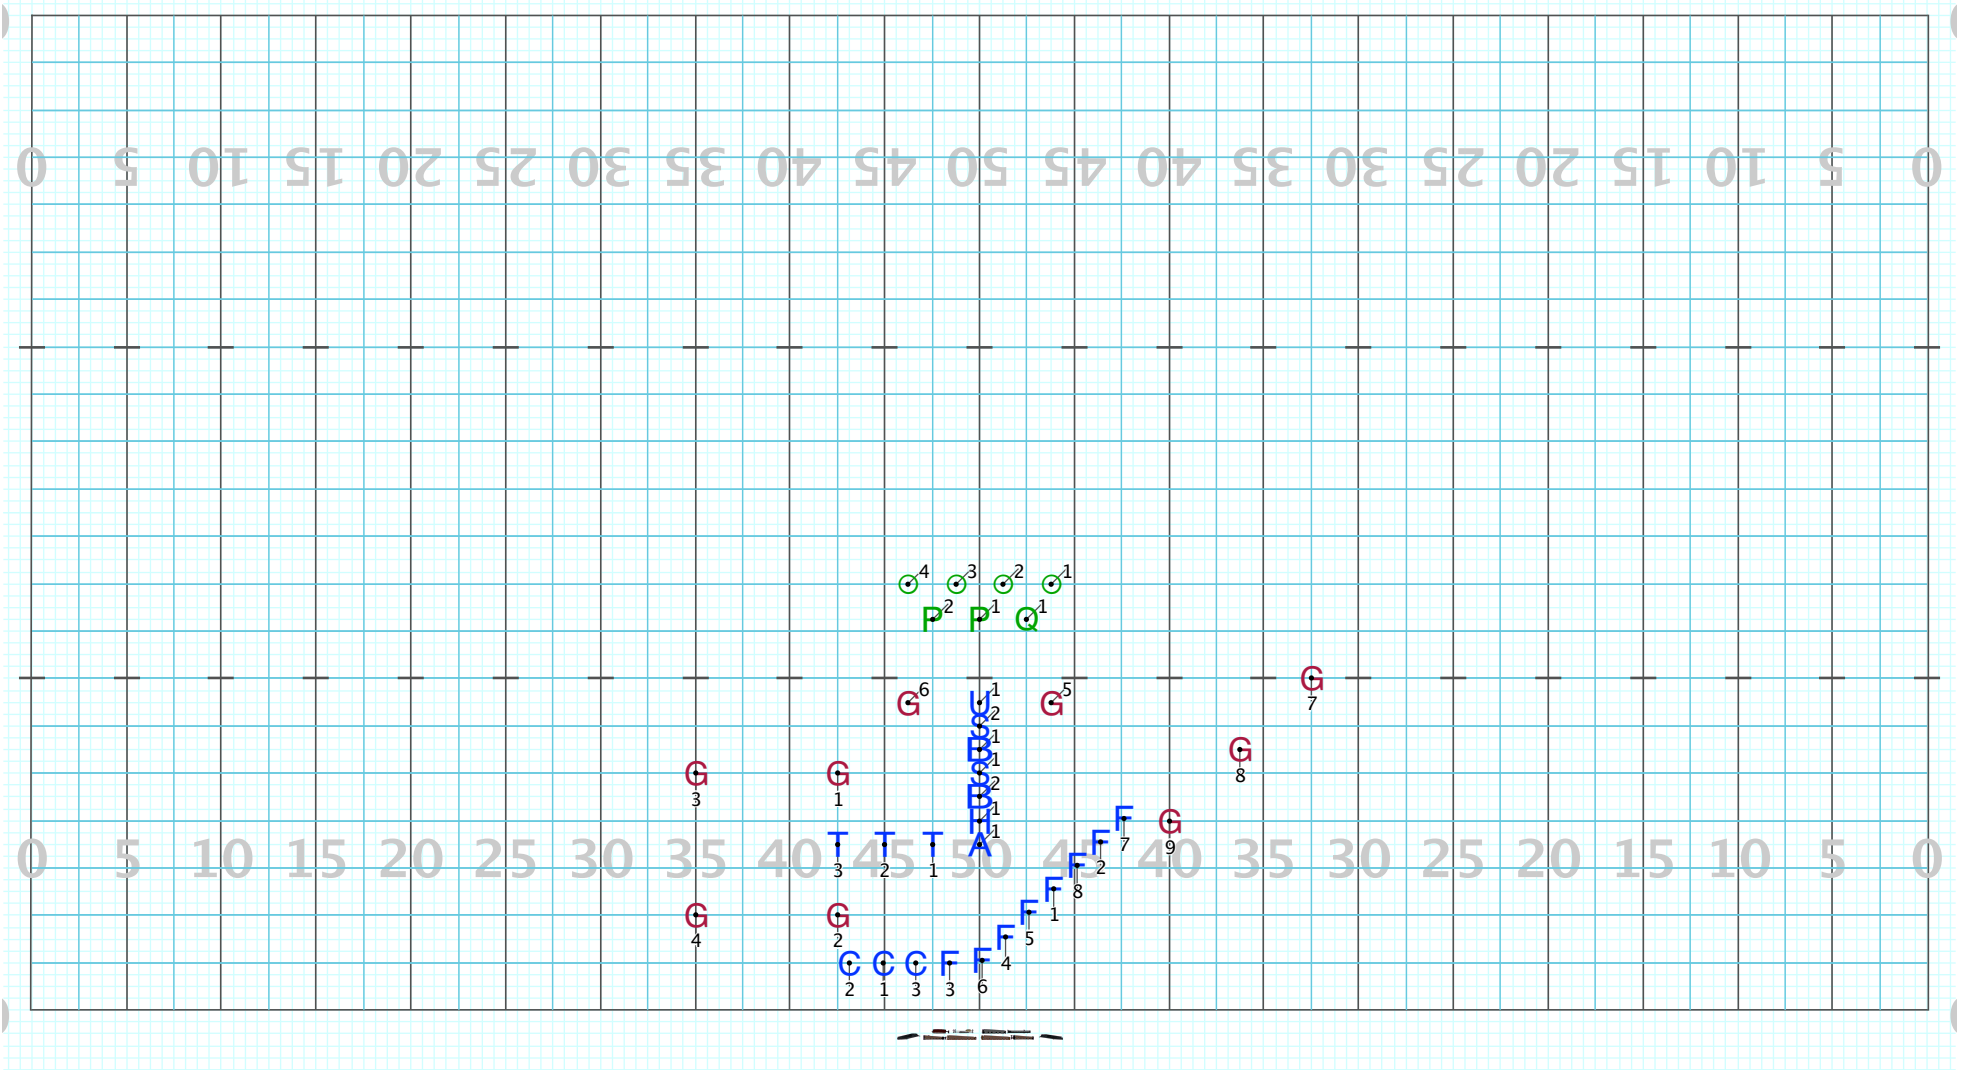

Set #4 Counts: 12 Measures: 140-143

- 1,2,5,6 opposition
- G3-4 enter flag stripped
- T,B,U hold
- Direct paths for the rest

Duarte 23-4

Licensed to: SCOTT BILBRUCK
Created on Pyware 3D.

Set #5 Counts: 12 Measures: 144-147

T hold

G1-6 small restage-let choreo. move them

7-9 enter with flag stripped

Director Viewpoint

Set #6 Counts: 12 Measures: 148-151

Direct paths

G1-6 spin

G7-9 still stripped

Duarte 23-4

Licensed to: SCOTT BILBRUCK
Created on Pyware 3D.

Director Viewpoint

Set #7 Counts: 12 Measures: 152-155

Direct paths
Build to all flags-ripple

Duarte 23-4

Licensed to: SCOTT BILBRUCK
Created on Pyware 3D.