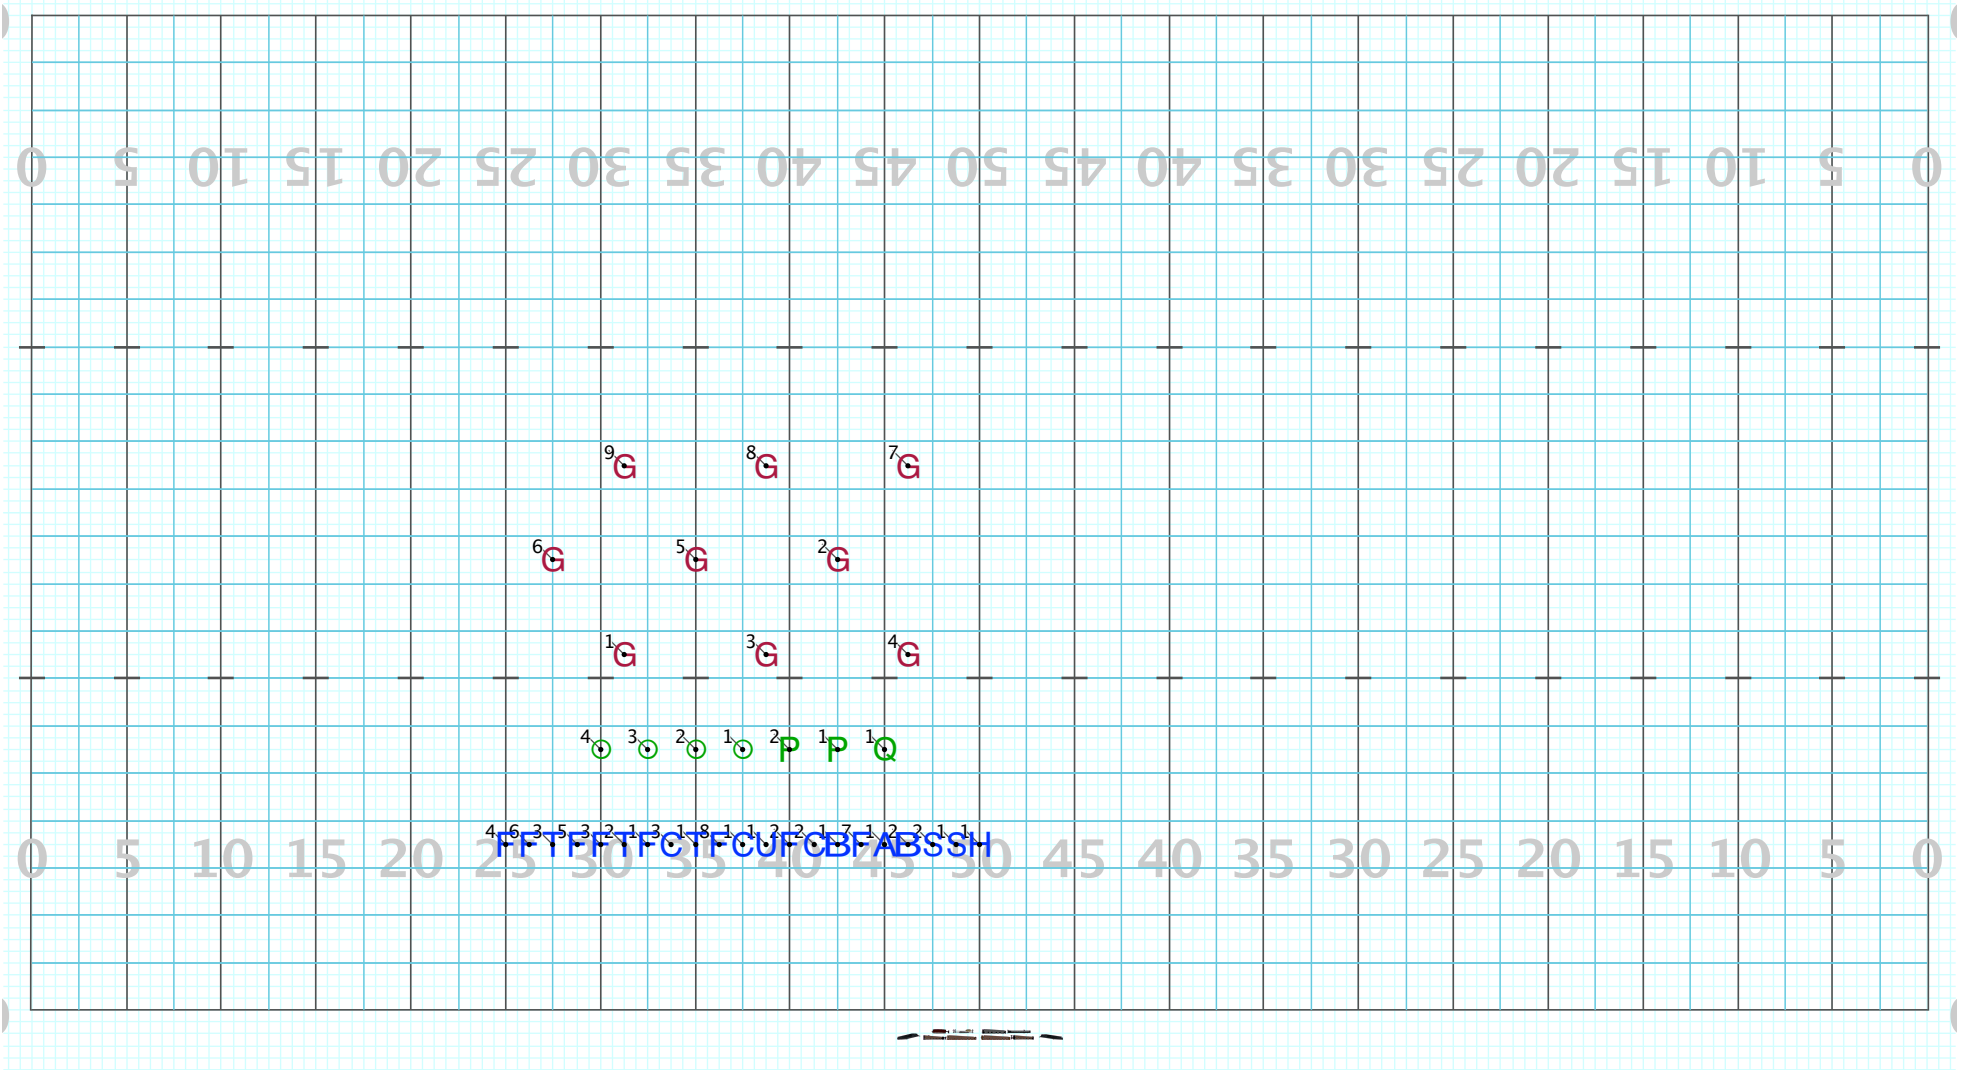

Duarte 23-4

Licensed to: SCOTT BILBRUCK
Created on Pyware 3D.

Director Viewpoint

Set #12 Counts: 16 Measures: 168-171

Direct paths

Director Viewpoint

Set #13 Counts: 14 Measures: 172-175

Direct paths