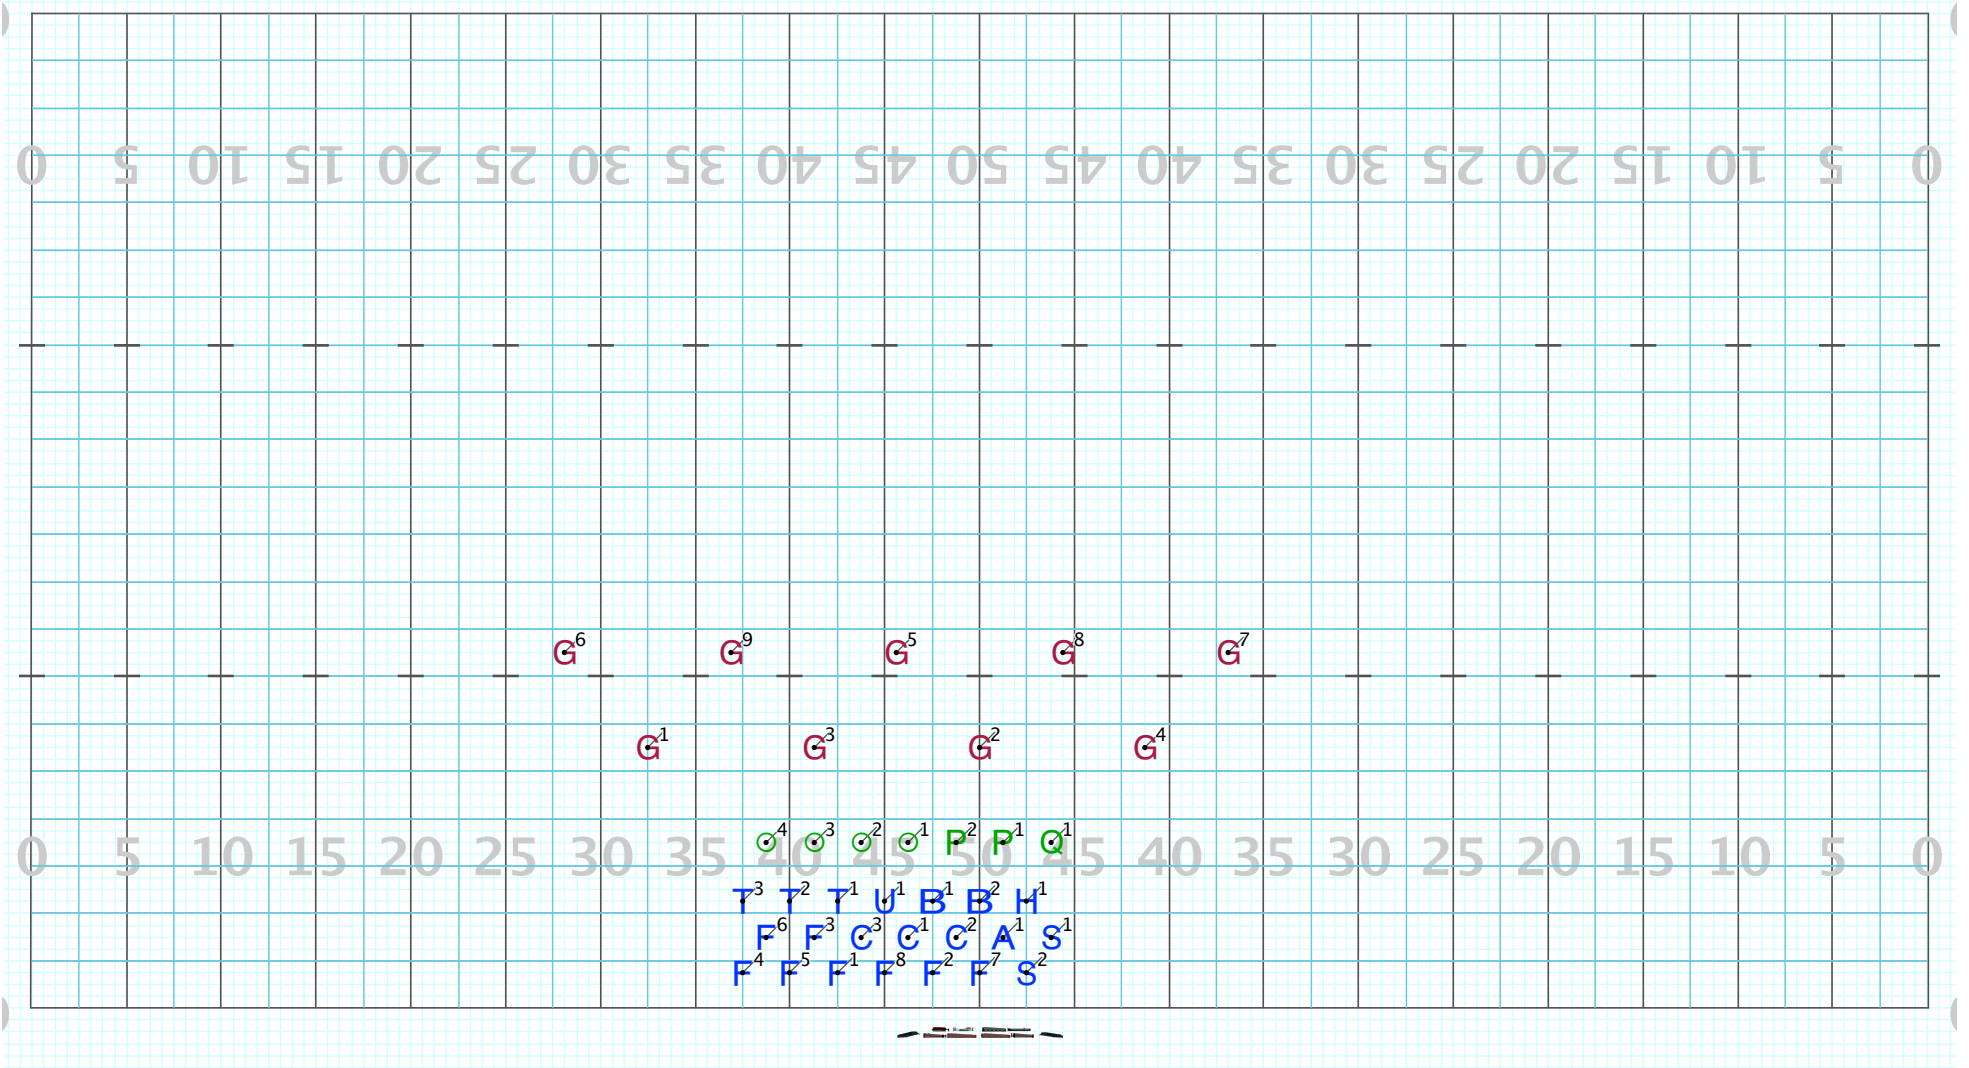

Duarte 23-4

Licensed to: SCOTT BILBRUCK
Created on Pyware 3D.

Director Viewpoint

Set #12 Counts: 16 Measures: 168-171

Direct paths

Director Viewpoint

Set #13 Counts: 14 Measures: 172-175

Direct paths

Licensed to: SCOTT BILBRUCK
Created on Pyware 3D.

Set #16 Counts: 16 Measures: 180-183

All push 1/2 tempo

Set #17 Counts: 12 Measures: 184-186

Direct paths

Duarte 23-4

Licensed to: SCOTT BILBRUCK
Created on Pyware 3D.

Director Viewpoint

Set #18 Counts: 4 Measures: 187

Use body to window block

Duarte 23-4

Licensed to: SCOTT BILBRUCK
Created on Pyware 3D.

Set #19 Counts: 15 Measures: 188-191

All Hold
End of Show